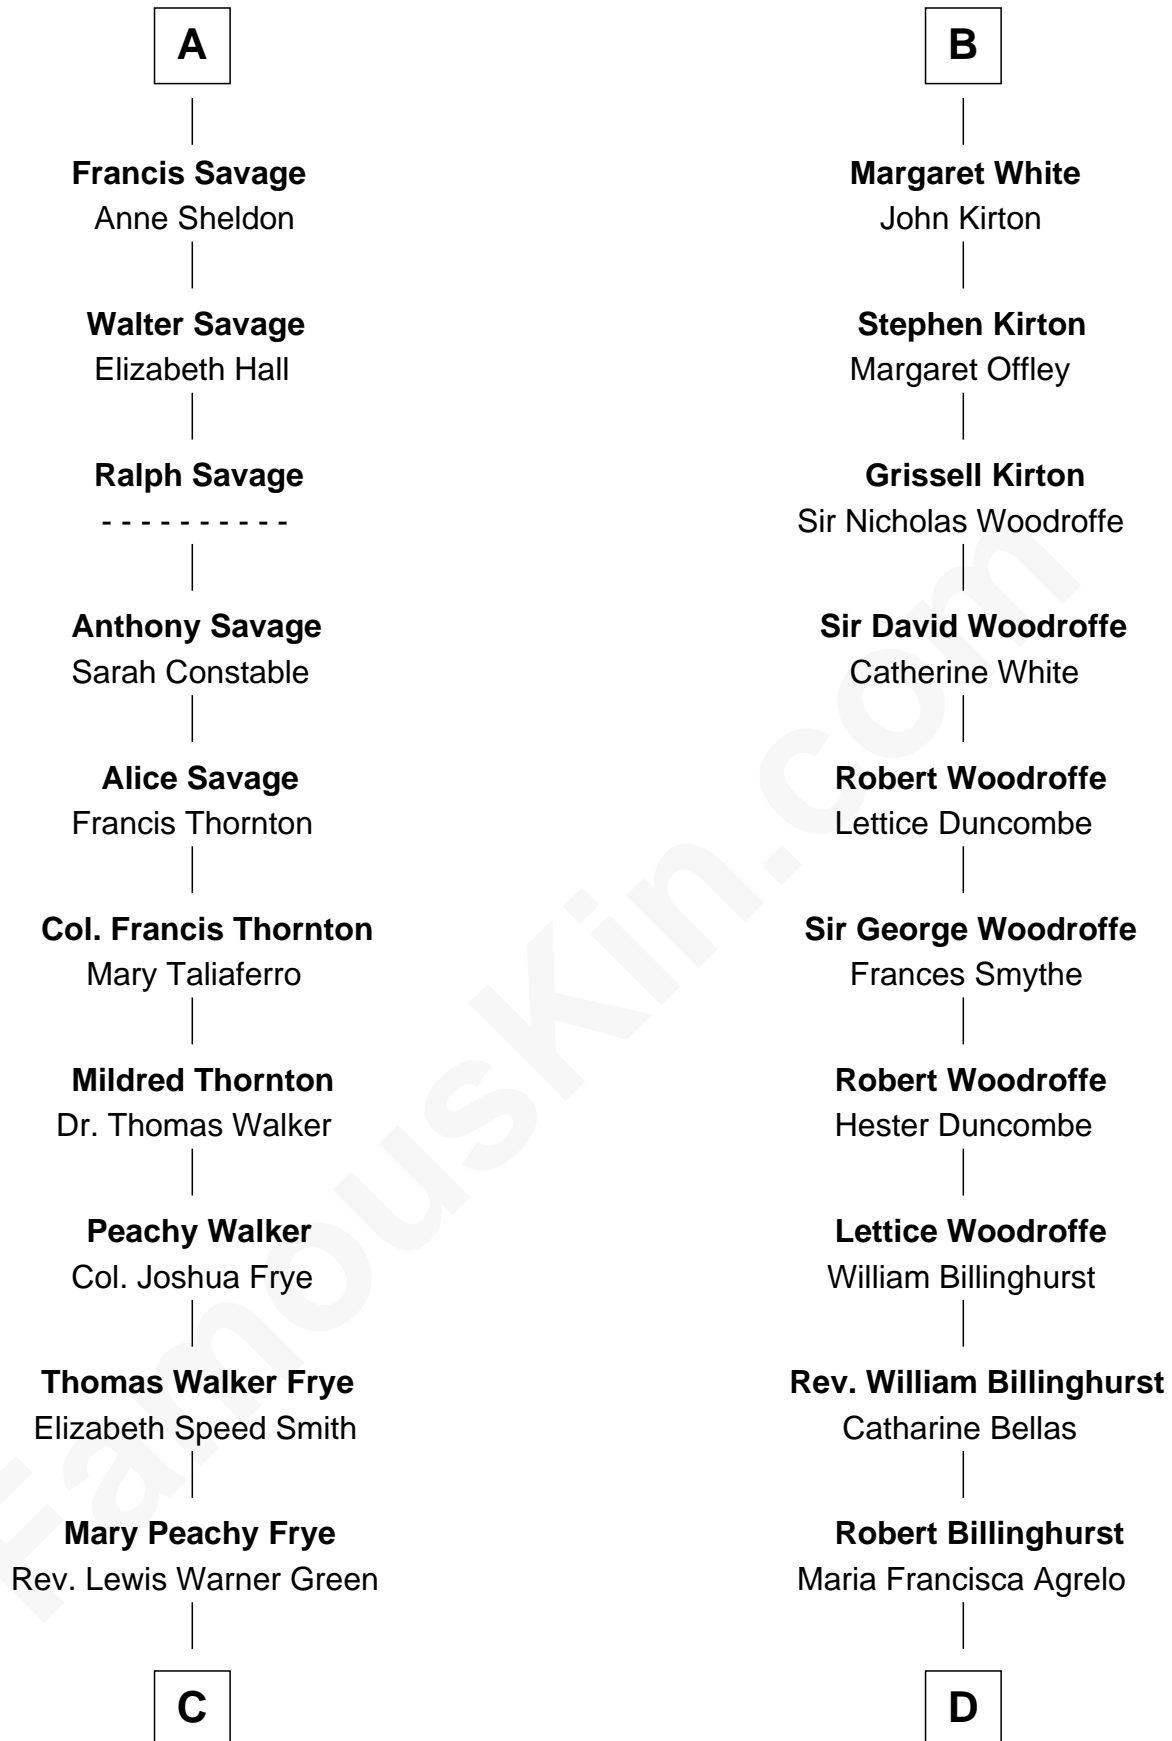

FamousKin.com Relationship Chart of

Adlai Stevenson III

U.S. Senator from Illinois

18th cousin 2 times removed of

Guillermo Billinghurst

31st President of Peru

Bartholomew de Badlesmere

Margaret de Clare

Elizabeth de Badlesmere

Sir William de Bohun

Elizabeth de Bohun

Sir Richard Fitzalan

Elizabeth Fitzalan

Sir Robert Goushill

Joan Goushill

Sir Thomas Stanley

Katherine Stanley

Sir John Savage

Sir Christopher Savage

Anne Stanley

Sir Christopher Savage

Anne Lygon

A

Maud de Badlesmere

Sir Robert Hungerford

Eleanor Hungerford

Sir John White

Robert White

Margaret Gainsford

B

FamousKin.com