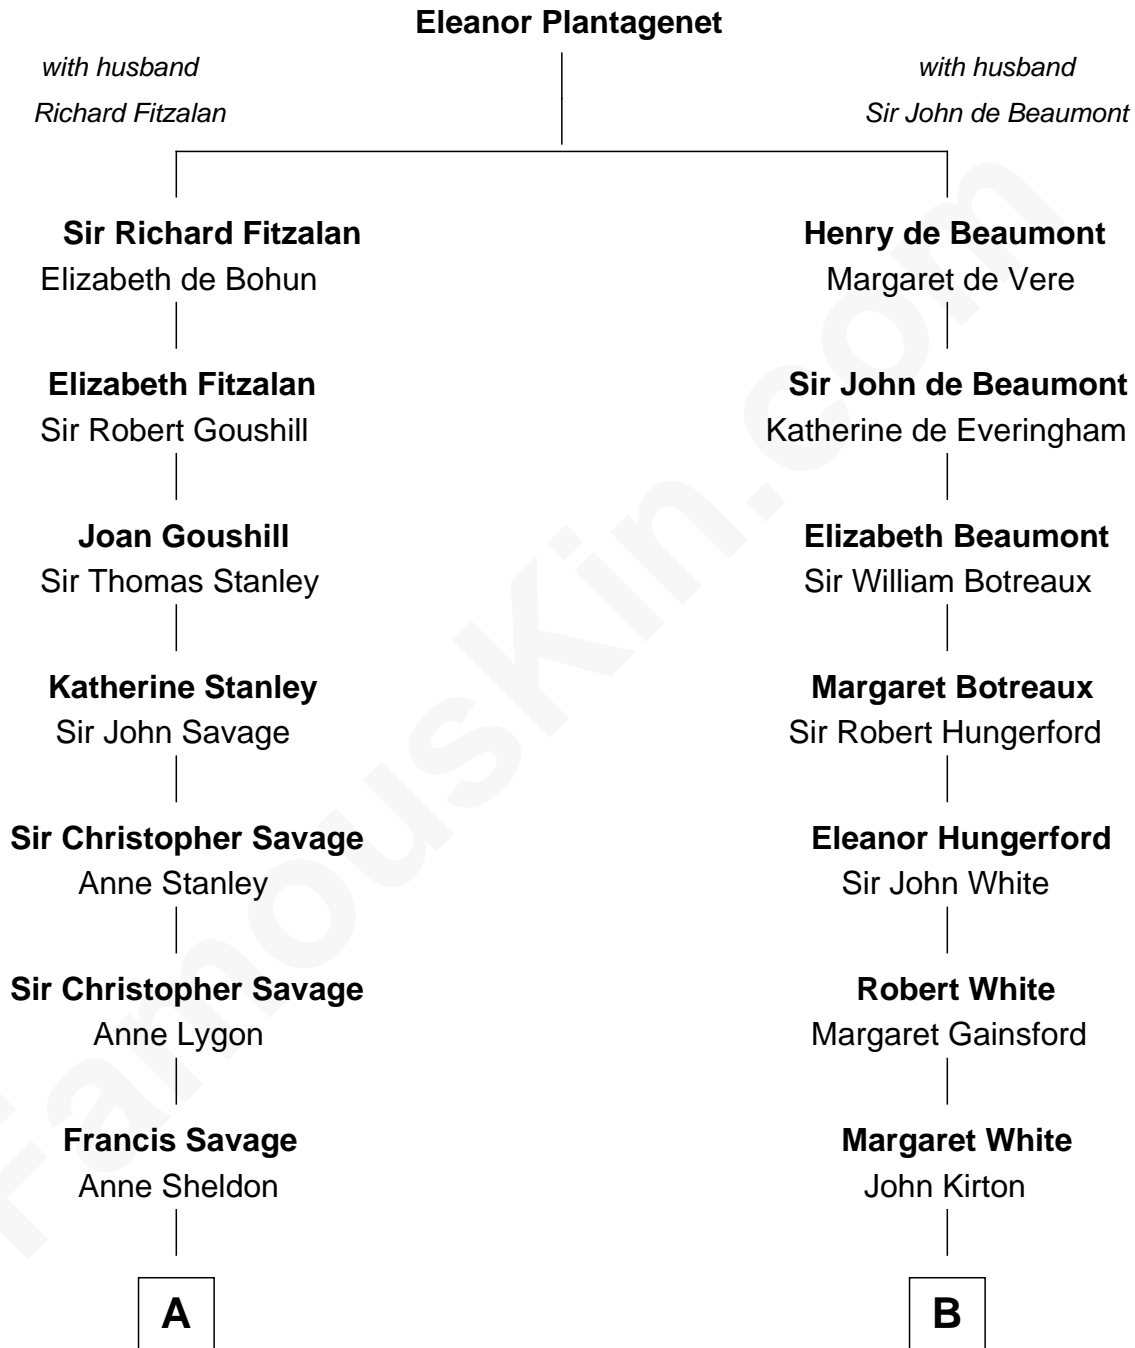

FamousKin.com Relationship Chart of

Adlai Stevenson III

U.S. Senator from Illinois

17th cousin 2 times removed of

Guillermo Billinghurst

31st President of Peru

C

—
Lewis Green Stevenson

Helen Louise Davis

—
Adlai Ewing Stevenson

Ellen Borden

—
Adlai Stevenson III

U.S. Senator from Illinois

FamousKin.com