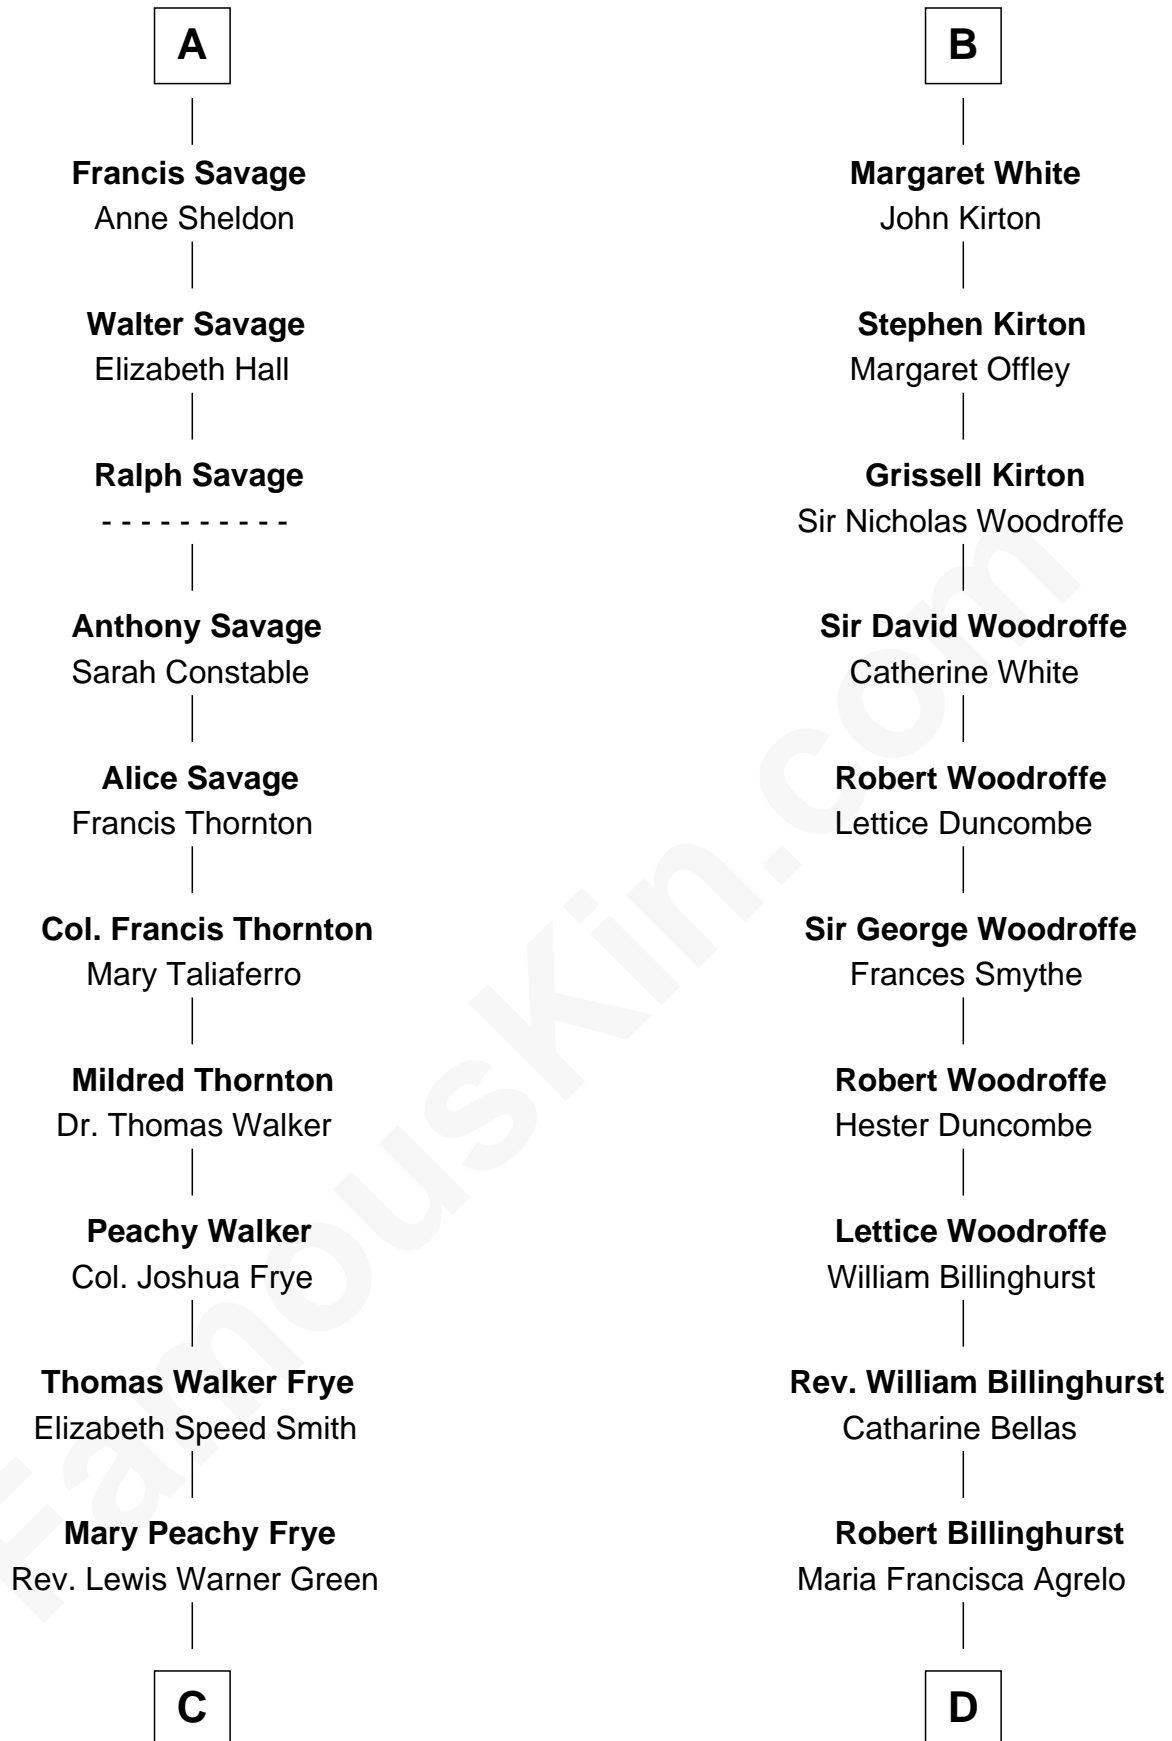

FamousKin.com Relationship Chart of

Adlai Stevenson III

U.S. Senator from Illinois

20th cousin of

Susana Ferrari Billinghurst

Argentine Aviation Pioneer

Bartholomew de Badlesmere

Margaret de Clare

Katherine Stanley

Sir John Savage

Sir Christopher Savage

Anne Stanley

Sir Christopher Savage

Anne Lygon

A

Maud de Badlesmere

Sir Robert Hungerford

Eleanor Hungerford

Sir John White

Robert White

Margaret Gainsford

B

C

Letitia Green
Adlai Ewing Stevenson

Susana Ferrari Billinghamurst
Argentine Aviation Pioneer