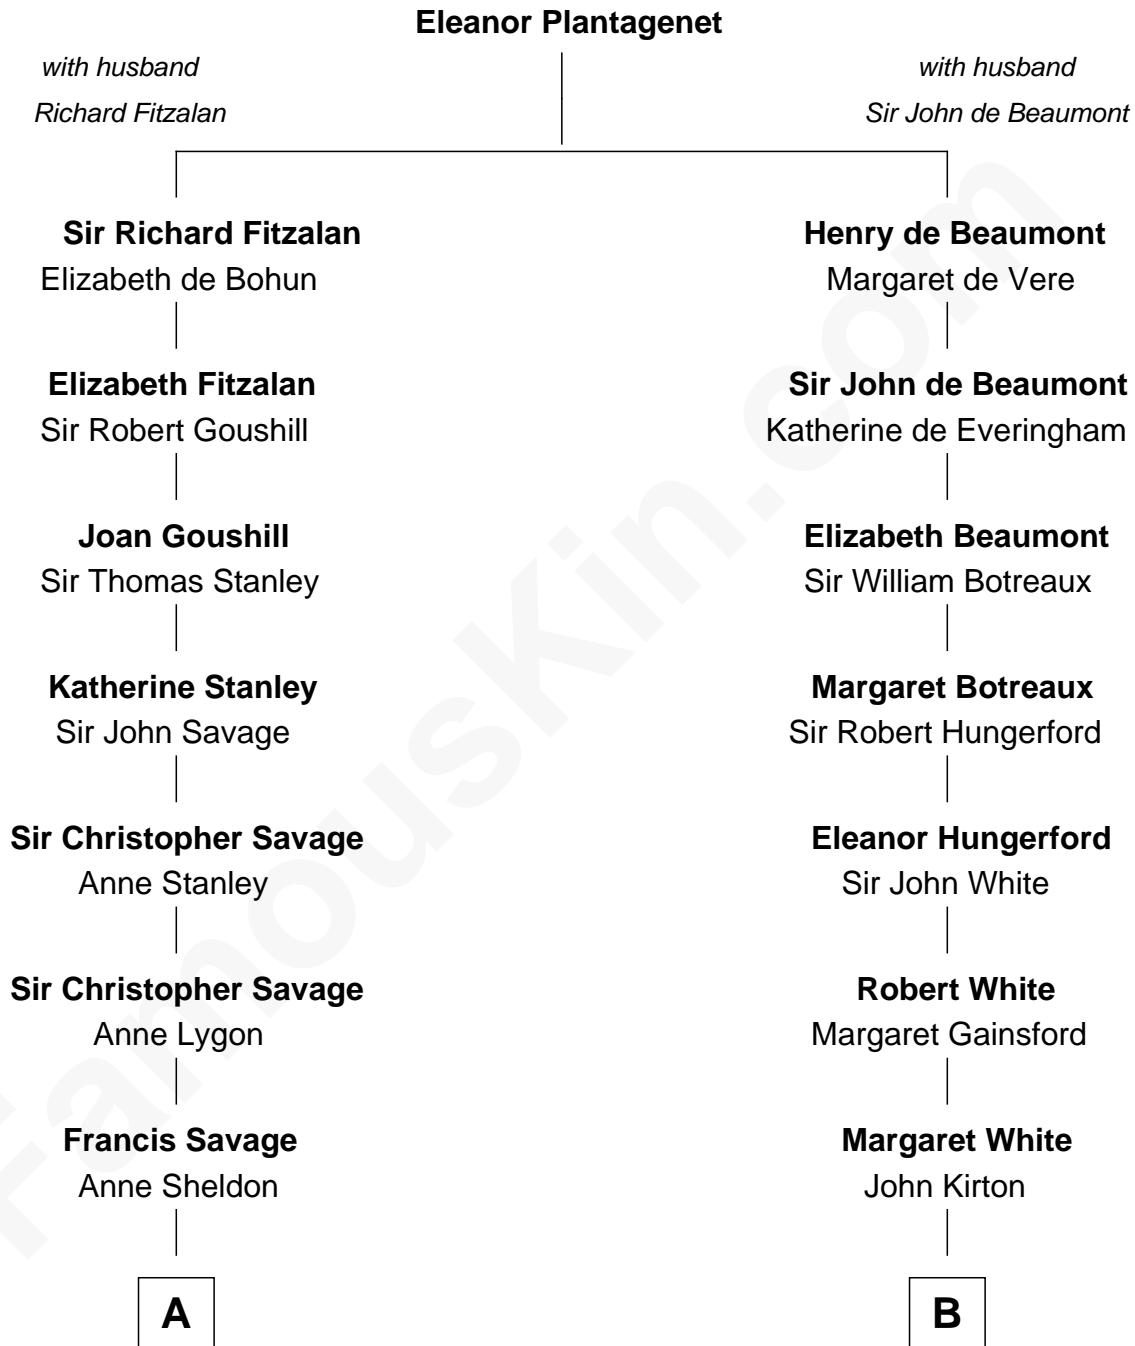

FamousKin.com Relationship Chart of

Adlai Stevenson III

U.S. Senator from Illinois

19th cousin of

Susana Ferrari Billinghurst

Argentine Aviation Pioneer

FamousKin.com