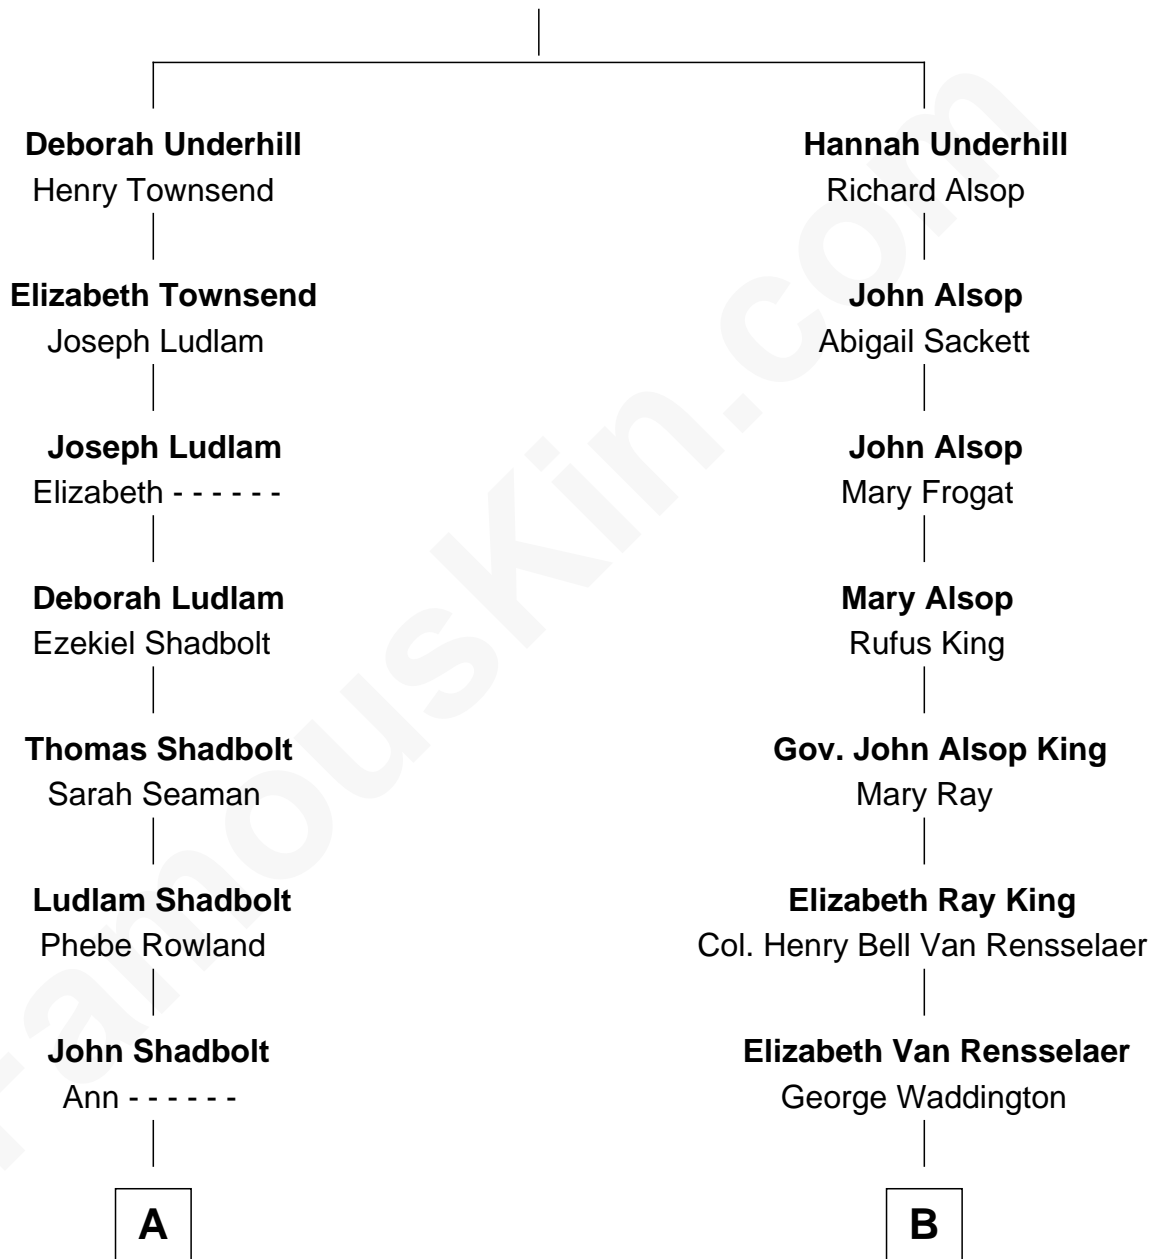

# FamousKin.com Relationship Chart of

**Tom Selleck**

*TV and Movie Actor*

8th cousin 3 times removed of

**Jane Wyatt**

*TV and Movie Actress*

**John Underhill**

Elizabeth Feake

**A**

**Phebe Shadbolt**

John F. Fricke

**Mary Clementine Fricke**

Samuel H. Selleck

**George Samuel Selleck**

Nellie Louisa Fife

**Robert Dean Selleck**