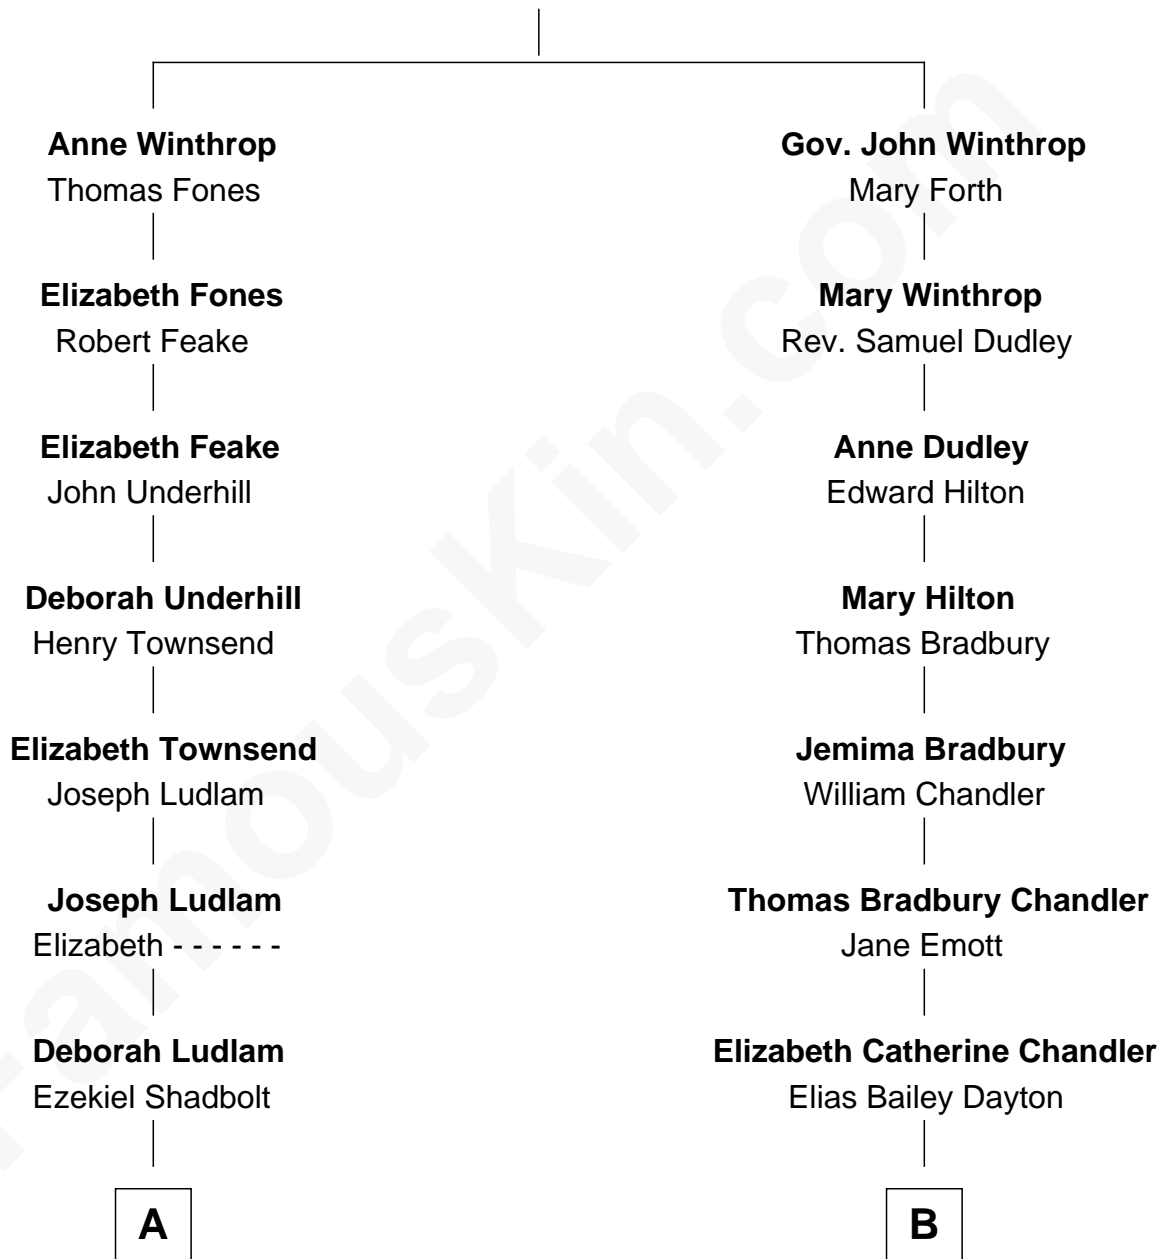

FamousKin.com Relationship Chart of

Tom Selleck

TV and Movie Actor

12th cousin 2 times removed of

Christopher Reeve

Movie Actor

Adam Winthrop

Anne Browne

A

Thomas Shadbolt

Sarah Seaman

Ludlam Shadbolt

Phebe Rowland

John Shadbolt

Ann - - - - -

Phebe Shadbolt

John F. Fricke

Mary Clementine Fricke

Samuel H. Selleck

George Samuel Selleck

Nellie Louisa Fife

Robert Dean Selleck

Martha Jagger

Tom Selleck