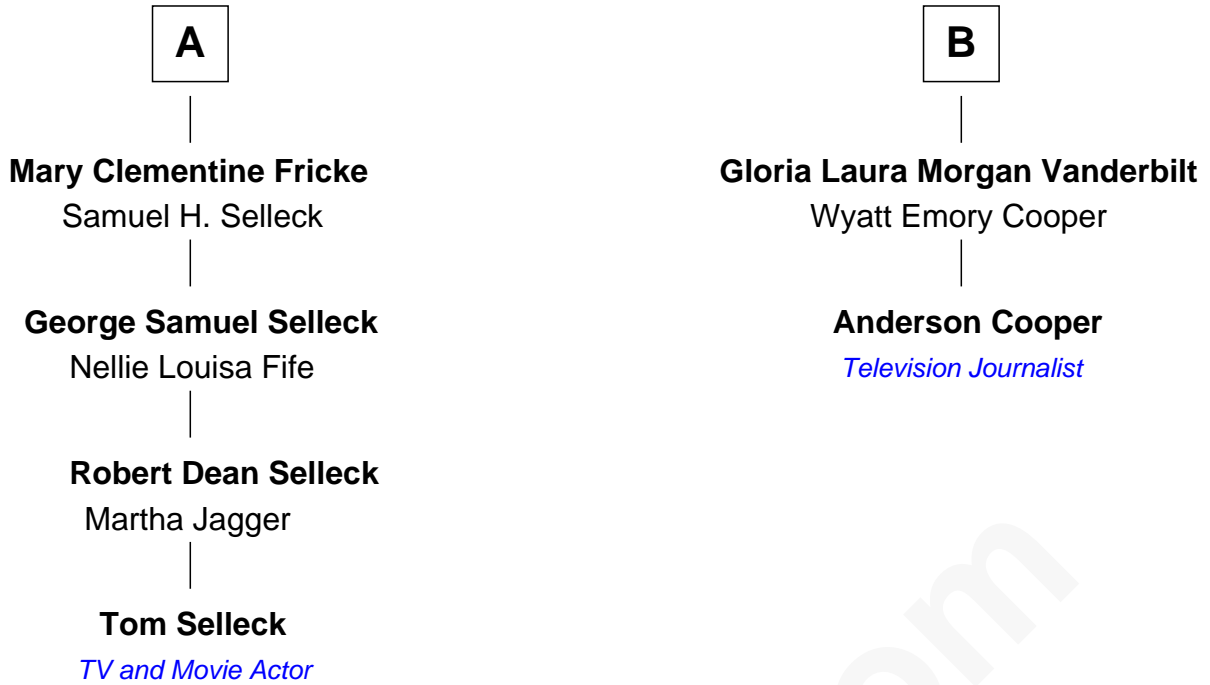

FamousKin.com Relationship Chart of

Tom Selleck

TV and Movie Actor

8th cousin 2 times removed of

Anderson Cooper

Television Journalist

John Wright
Mary Townsend

Eliphah Wright
Henry Townsend

Ludlam Shadbolt
Phebe Rowland

Maria Louisa Kissam
William Henry Vanderbilt

John Shadbolt
Ann - - - - -

Cornelius Vanderbilt
Alice Claypoole Gwynne

Phebe Shadbolt
John F. Fricke

Reginald Claypoole Vanderbilt
Gloria Maria Mercedes Morgan

A

B

FamousKin.com