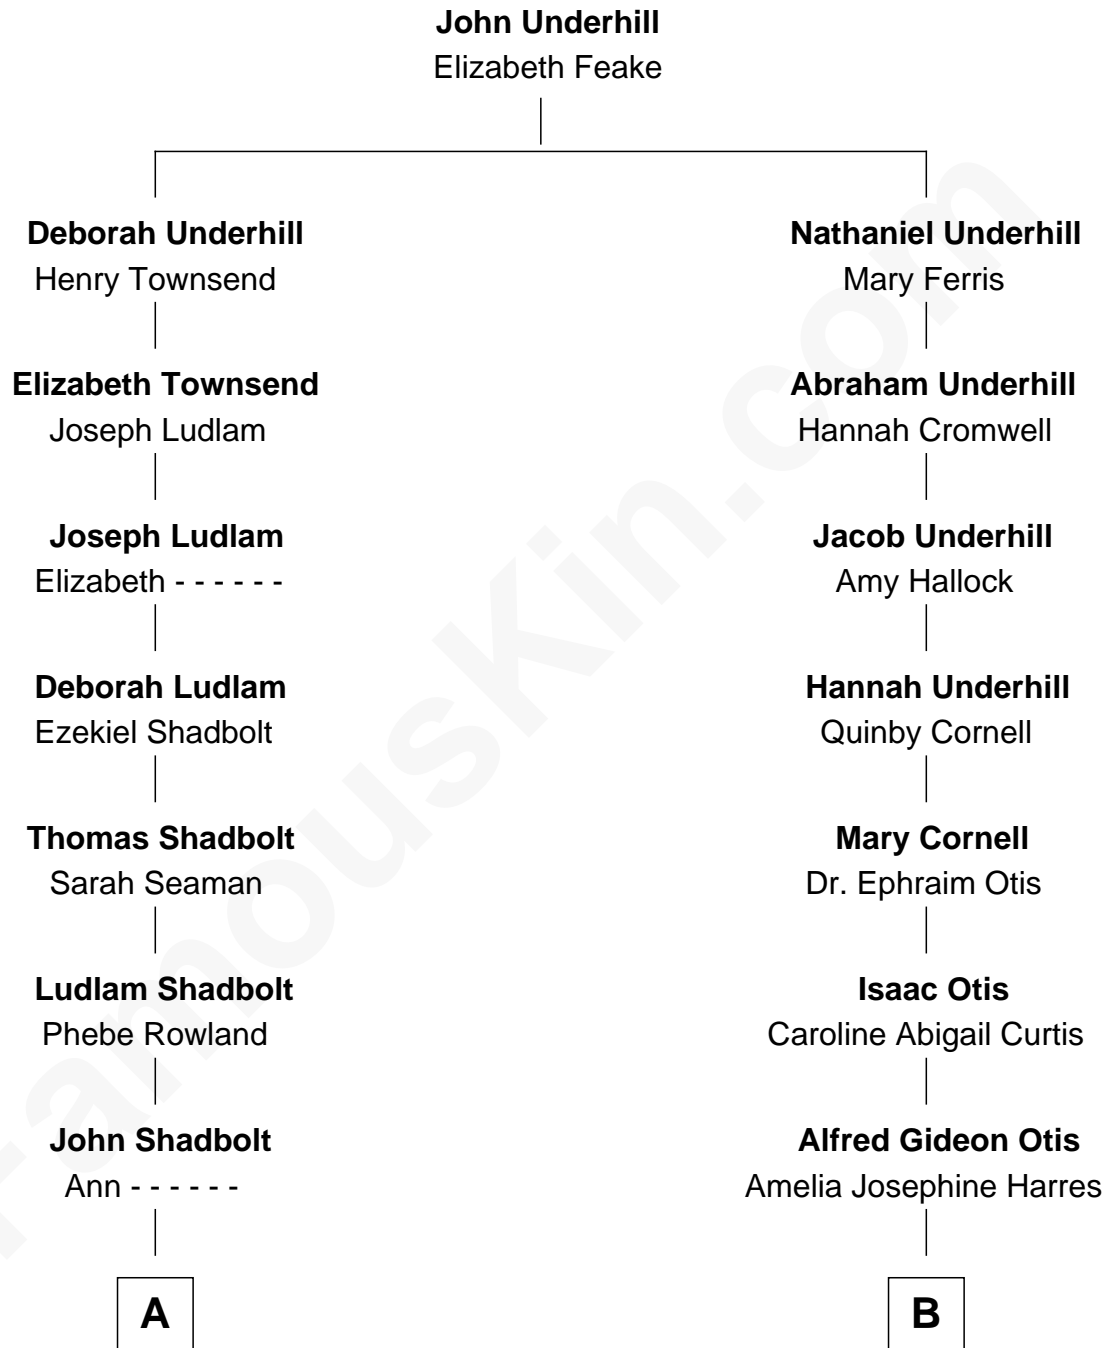

FamousKin.com Relationship Chart of

Tom Selleck

TV and Movie Actor

8th cousin 3 times removed of

Amelia Earhart

Aviation Pioneer

A

Phebe Shadbolt

John F. Fricke

Mary Clementine Fricke

Samuel H. Selleck

George Samuel Selleck

Nellie Louisa Fife

Robert Dean Selleck

Martha Jagger

Tom Selleck