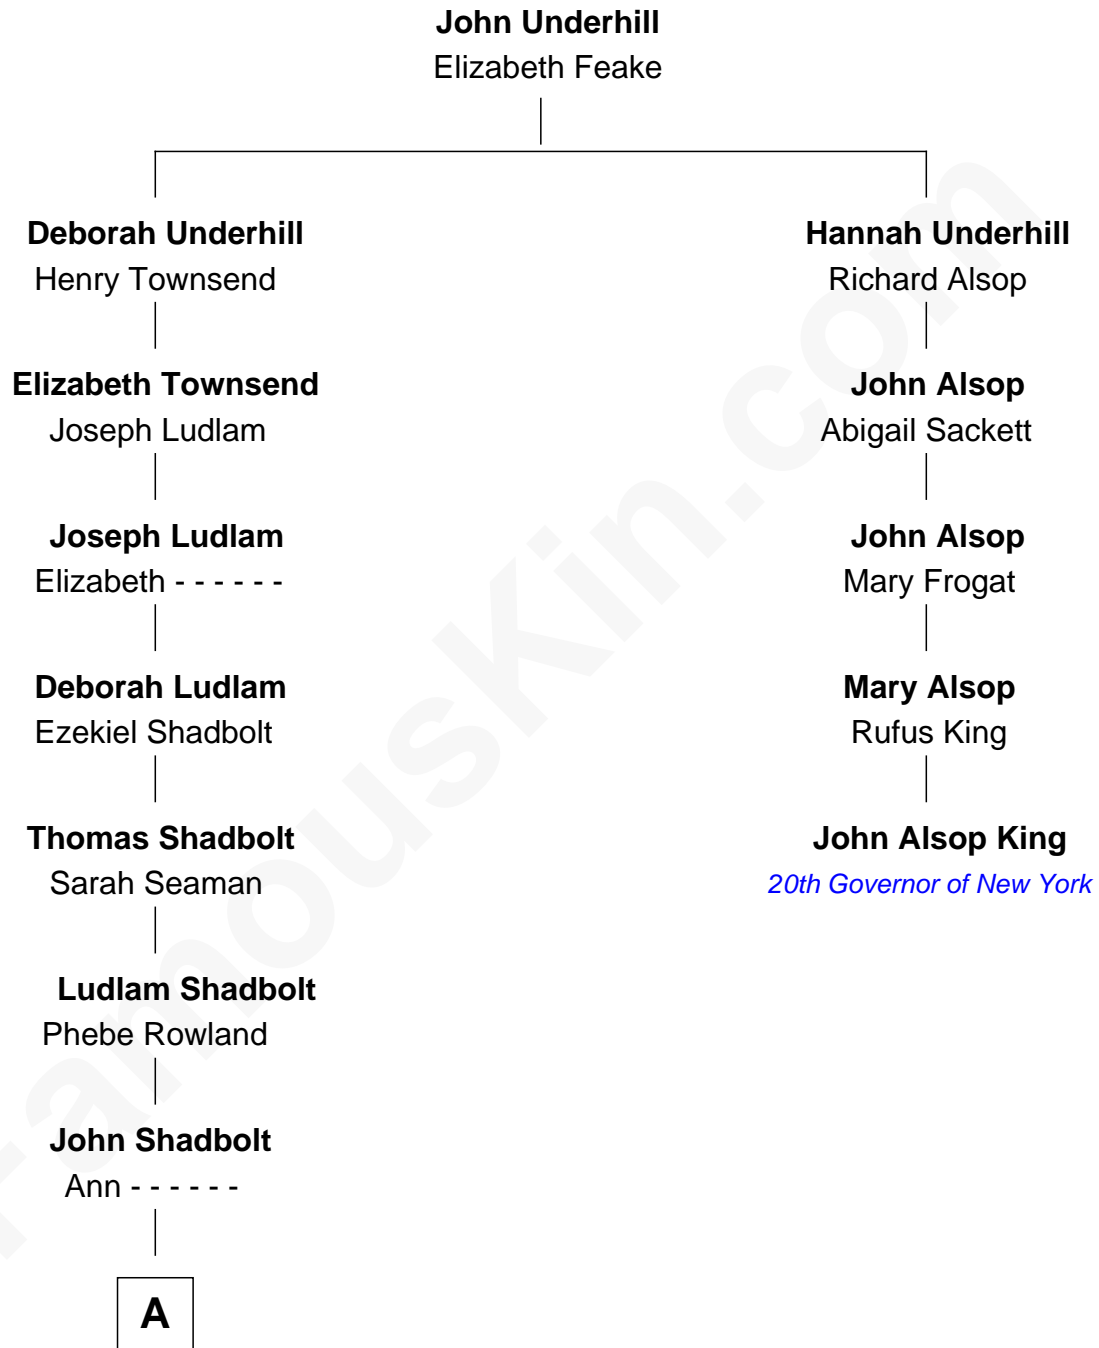

FamousKin.com Relationship Chart of

Tom Selleck

TV and Movie Actor

4th cousin 7 times removed of

John Alsop King

20th Governor of New York

A

—
Phebe Shadbolt

John F. Fricke

—
Mary Clementine Fricke

Samuel H. Selleck

—
George Samuel Selleck

Nellie Louisa Fife

—
Robert Dean Selleck

Martha Jagger

—
Tom Selleck