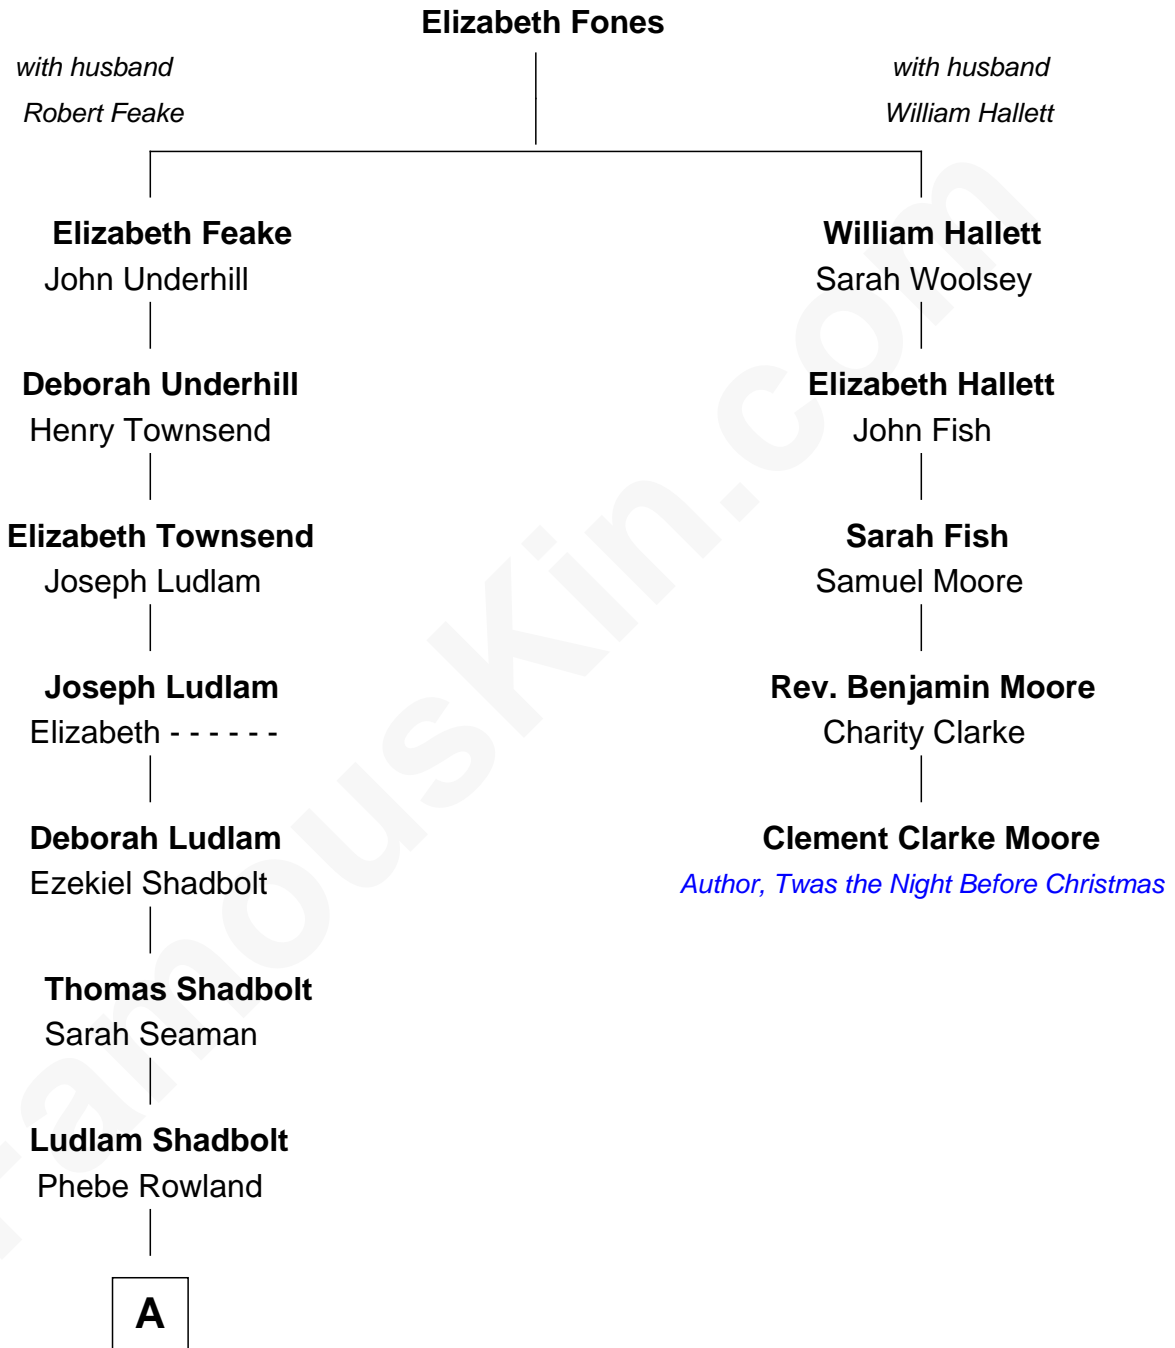

FamousKin.com Relationship Chart of

Tom Selleck

TV and Movie Actor

4th cousin 8 times removed of

Clement Clarke Moore

Author of "Twas the Night Before Christmas"

FamousKin.com