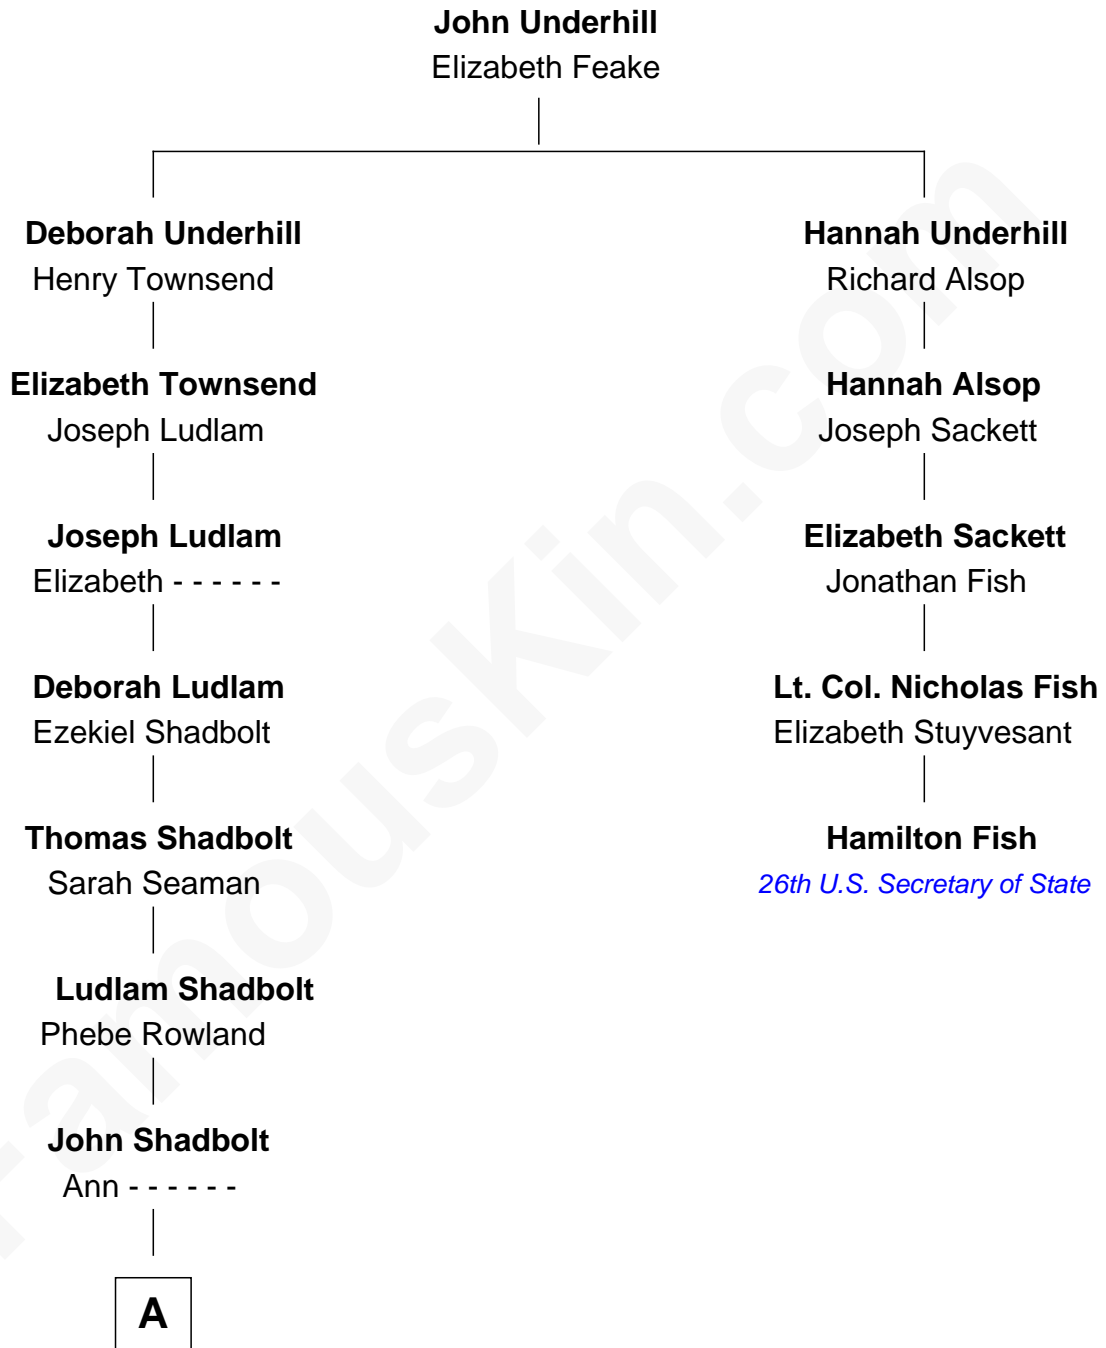

FamousKin.com Relationship Chart of

Tom Selleck

TV and Movie Actor

4th cousin 7 times removed of

Hamilton Fish

26th U.S. Secretary of State

A

—
Phebe Shadbolt

John F. Fricke

—
Mary Clementine Fricke

Samuel H. Selleck

—
George Samuel Selleck

Nellie Louisa Fife

—
Robert Dean Selleck

Martha Jagger

—
Tom Selleck