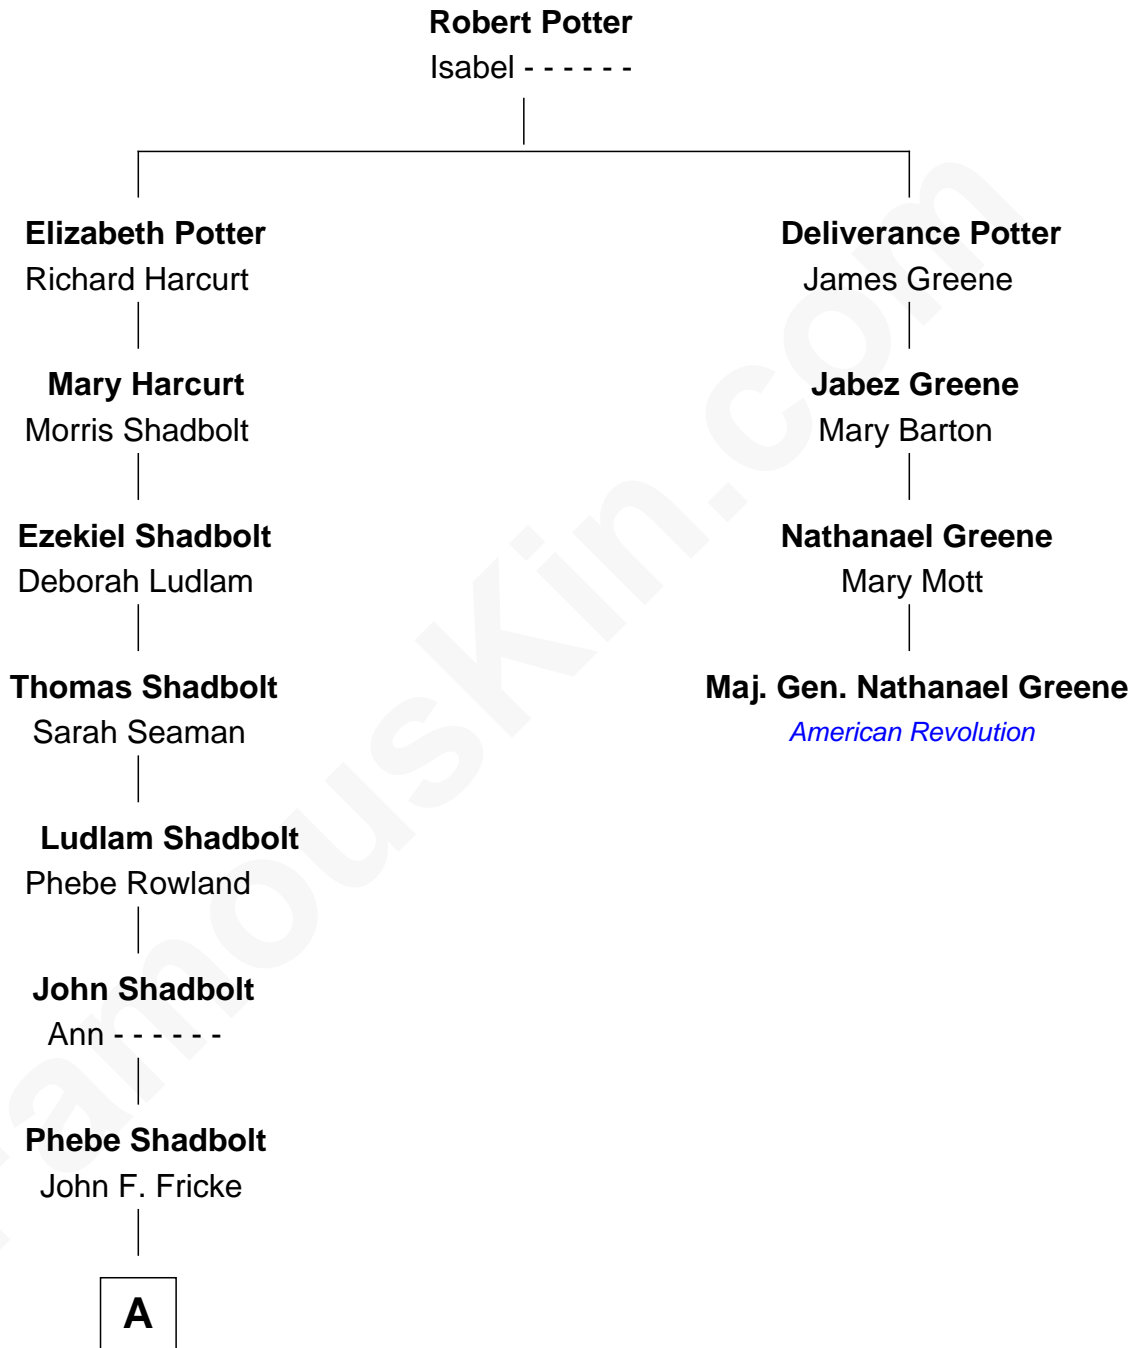

# FamousKin.com Relationship Chart of

**Tom Selleck**

*TV and Movie Actor*

3rd cousin 7 times removed of

**Maj. Gen. Nathanael Greene**

*American Revolution*

**A**

—  
**Mary Clementine Fricke**

Samuel H. Selleck

—  
**George Samuel Selleck**

Nellie Louisa Fife

—  
**Robert Dean Selleck**

Martha Jagger

—  
**Tom Selleck**

*TV and Movie Actor*