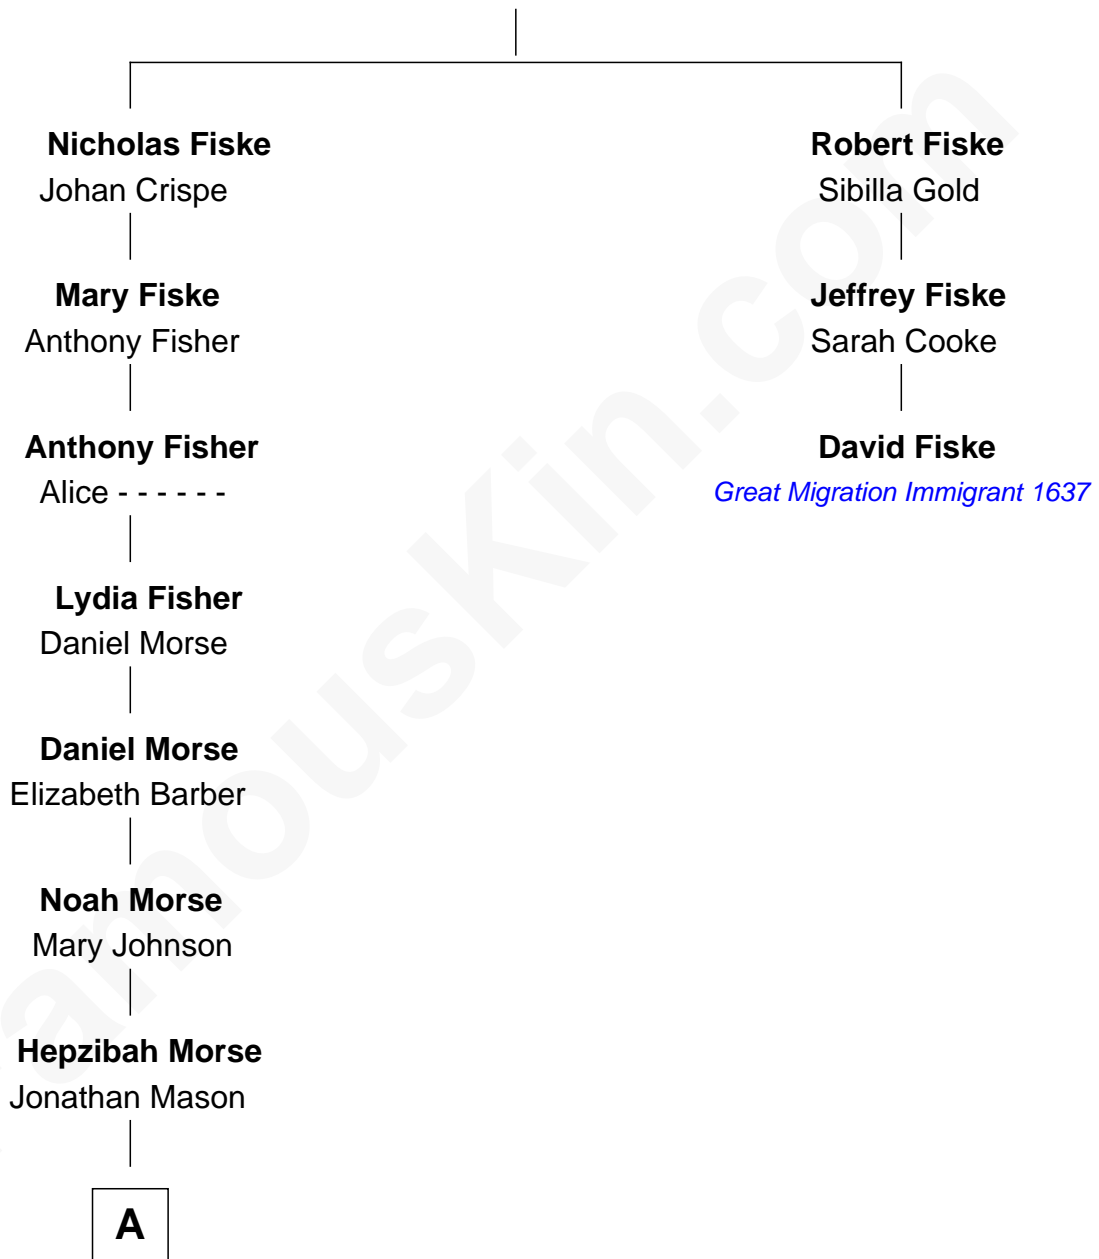

FamousKin.com

Relationship Chart of

Mary Lyon

Founder of Mount Holyoke College

2nd cousin 7 times removed of

David Fiske

(unk - c1660/1) Great Migration Immigrant 1637

Richard Fiske

A

—
Mary Mason

Aaron Lyon

—
Aaron Lyon
Jemima Shepard

—
Mary Lyon

Founder of Mount Holyoke College

FamousKin.com