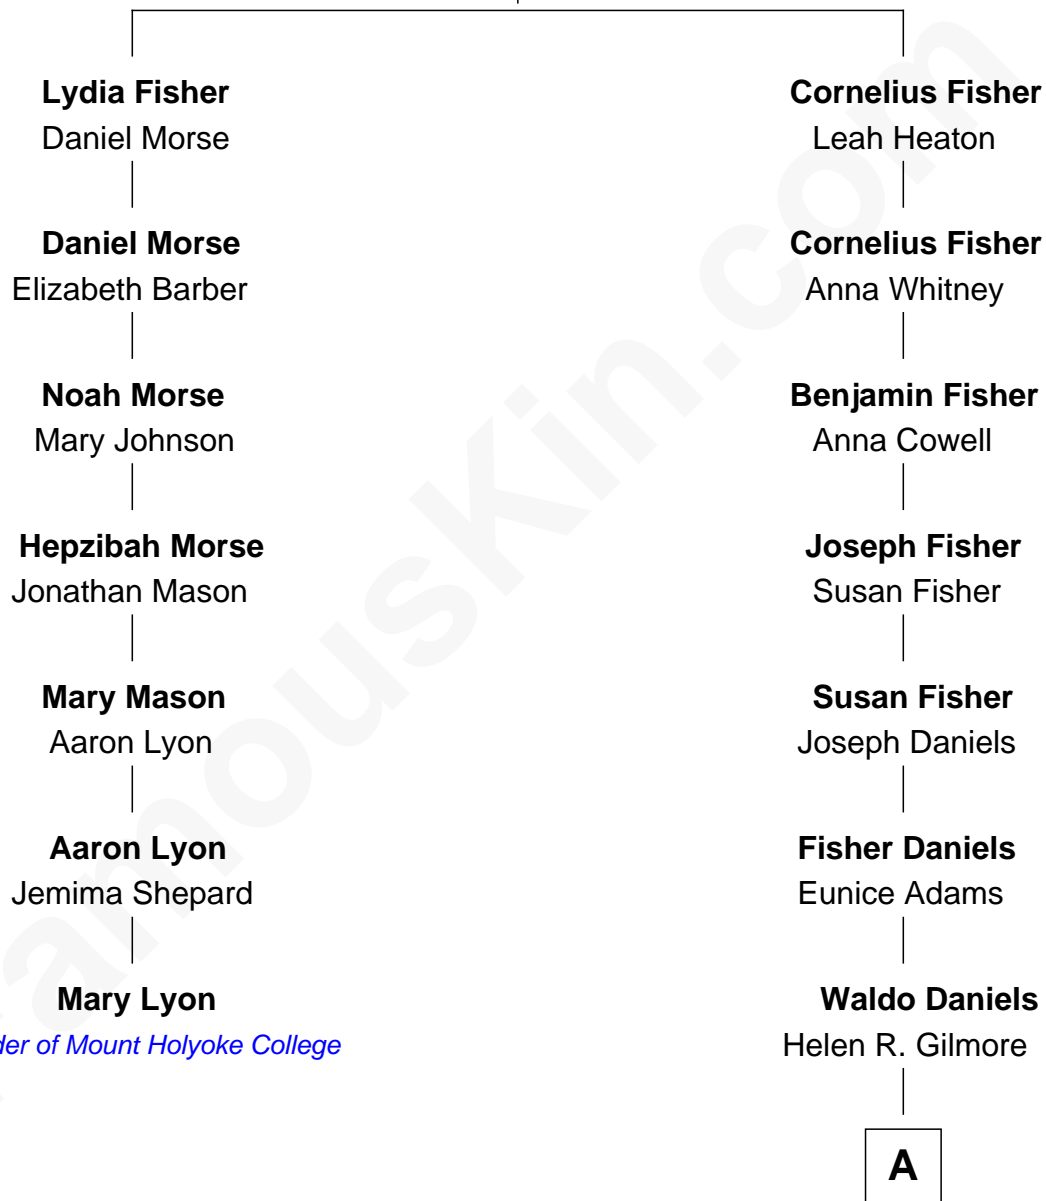

FamousKin.com

Relationship Chart of

Mary Lyon

Founder of Mount Holyoke College

6th cousin 2 times removed of

Bessie Waldo (Daniels) Allison

RMS Titanic Victim

Anthony Fisher

Alice - - - - -

A

Arville Fisher Daniels

Sarah J. McCully

Bessie Waldo (Daniels) Allison

RMS Titanic Victim

FamousKin.com