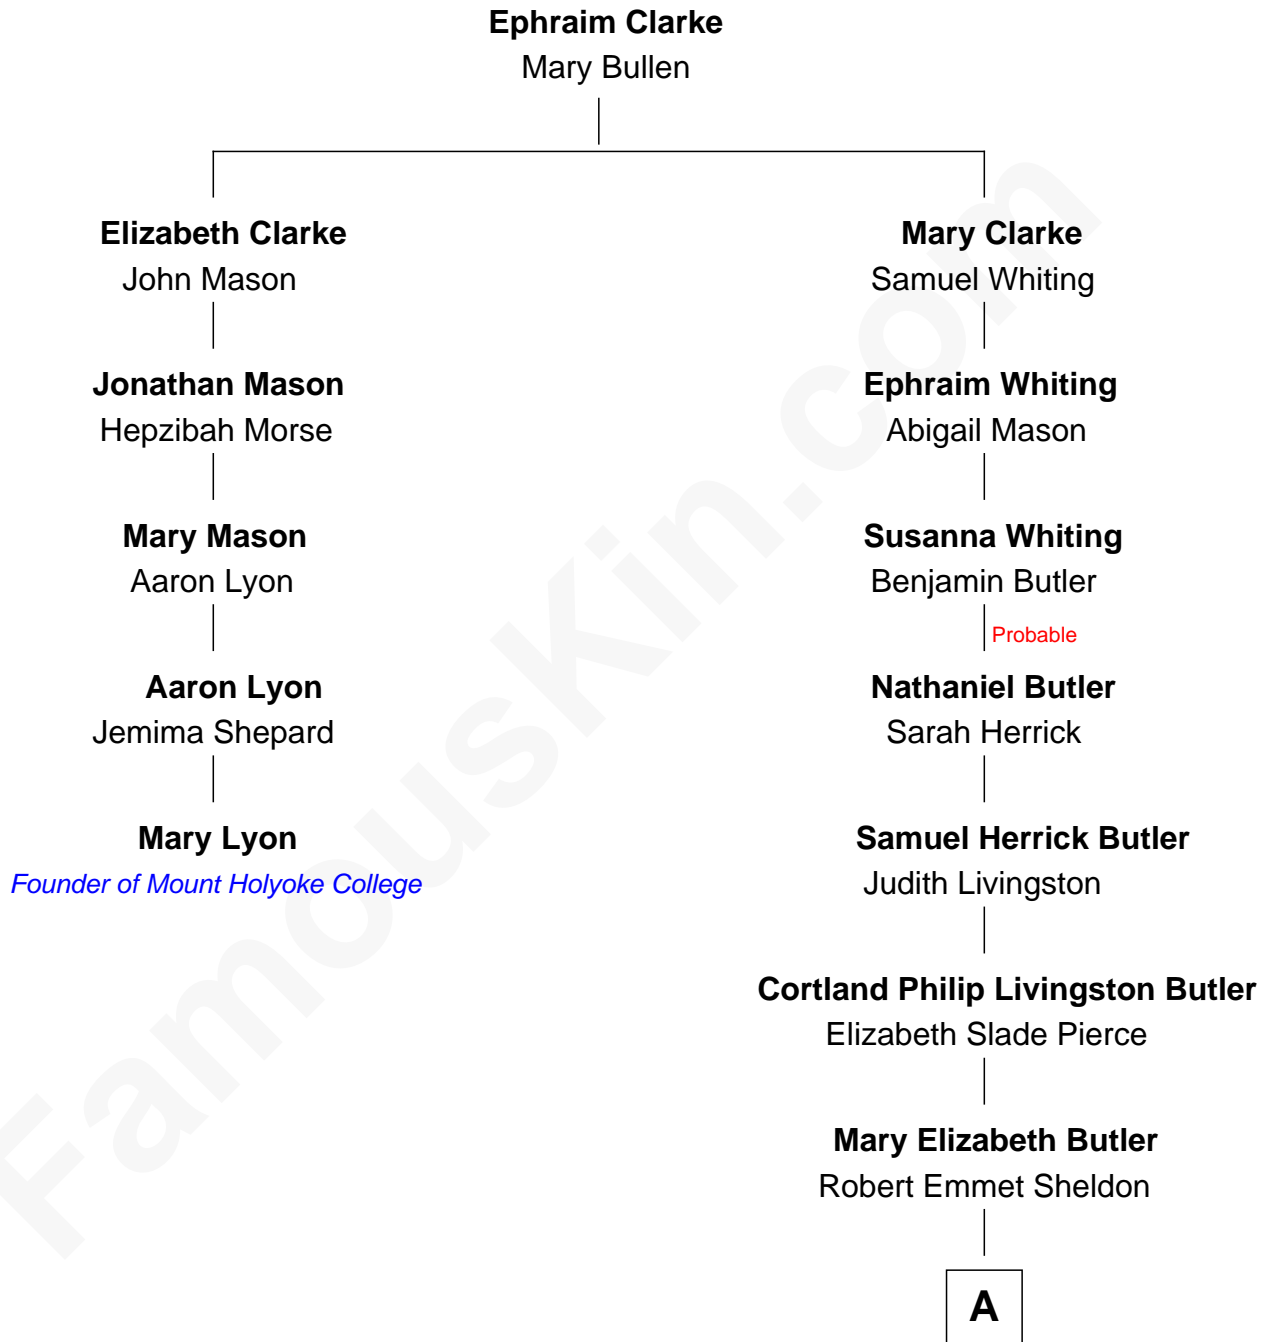

FamousKin.com

Relationship Chart of

Mary Lyon

Founder of Mount Holyoke College

4th cousin 6 times removed of

Jonathan Bush

Co-founder and CEO of athenahealth

A

—
Flora Sheldon

Samuel Prescott Bush

—
Prescott Sheldon Bush

Dorothy Wear Walker

—
Jonathan James Bush

Josephine Colwell Bradley

—
Jonathan Bush

Co-founder and CEO of athenahealth