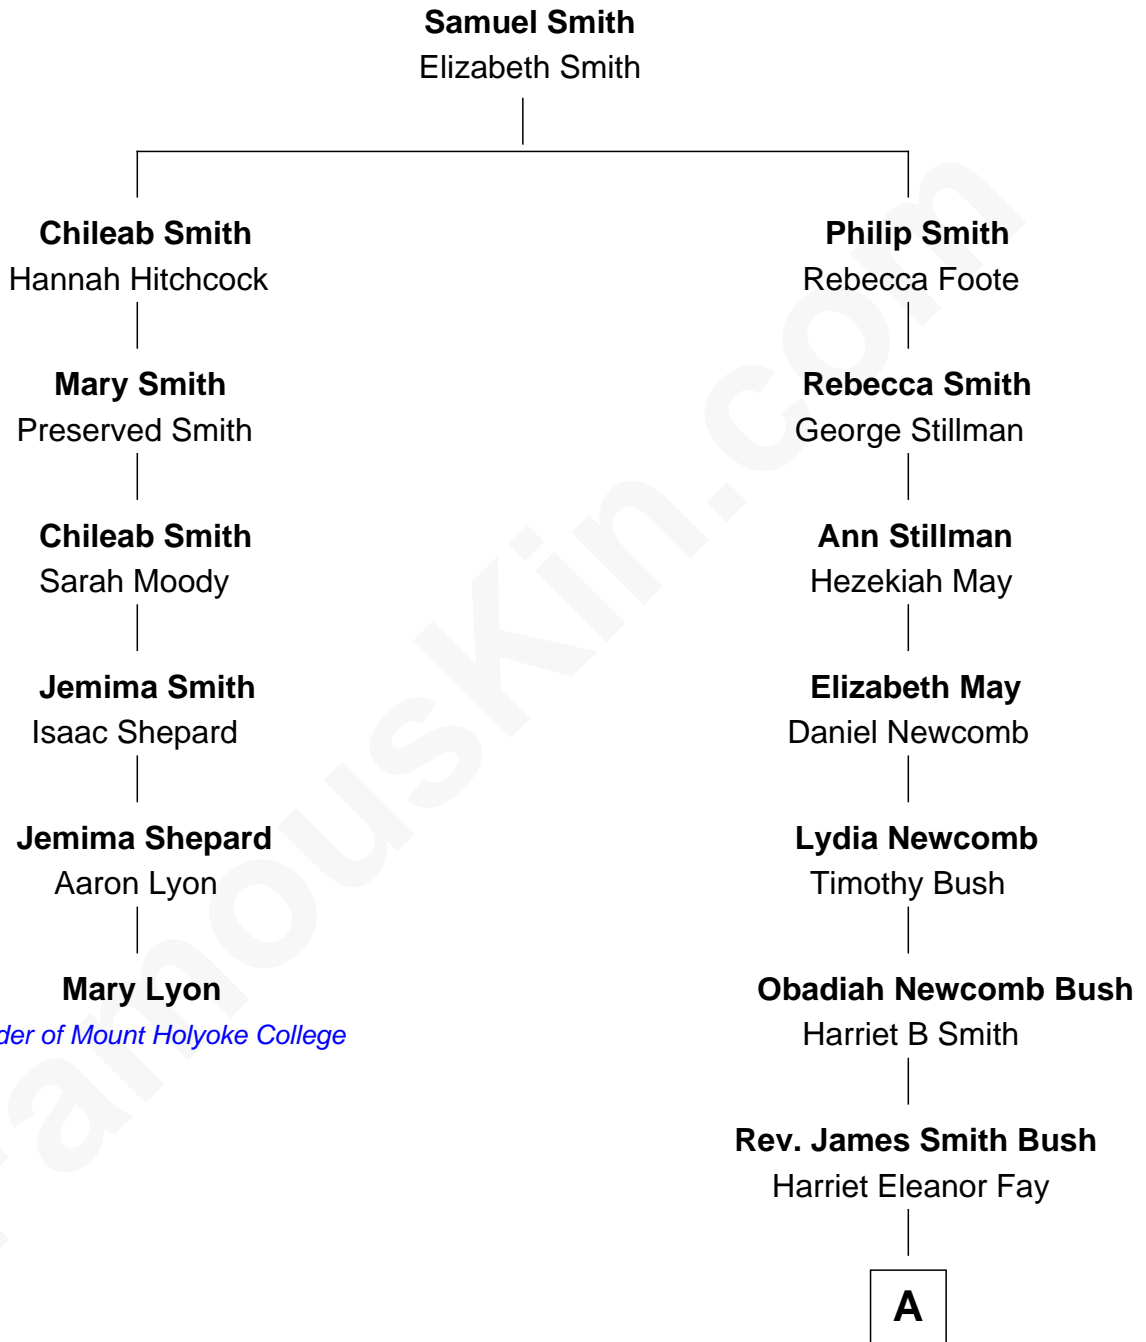

FamousKin.com

Relationship Chart of

Mary Lyon

Founder of Mount Holyoke College

5th cousin 5 times removed of

Jonathan Bush

Co-founder and CEO of athenahealth

A

Samuel Prescott Bush

Flora Sheldon

Prescott Sheldon Bush

Dorothy Wear Walker

Jonathan James Bush

Josephine Colwell Bradley

Jonathan Bush

Co-founder and CEO of athenahealth