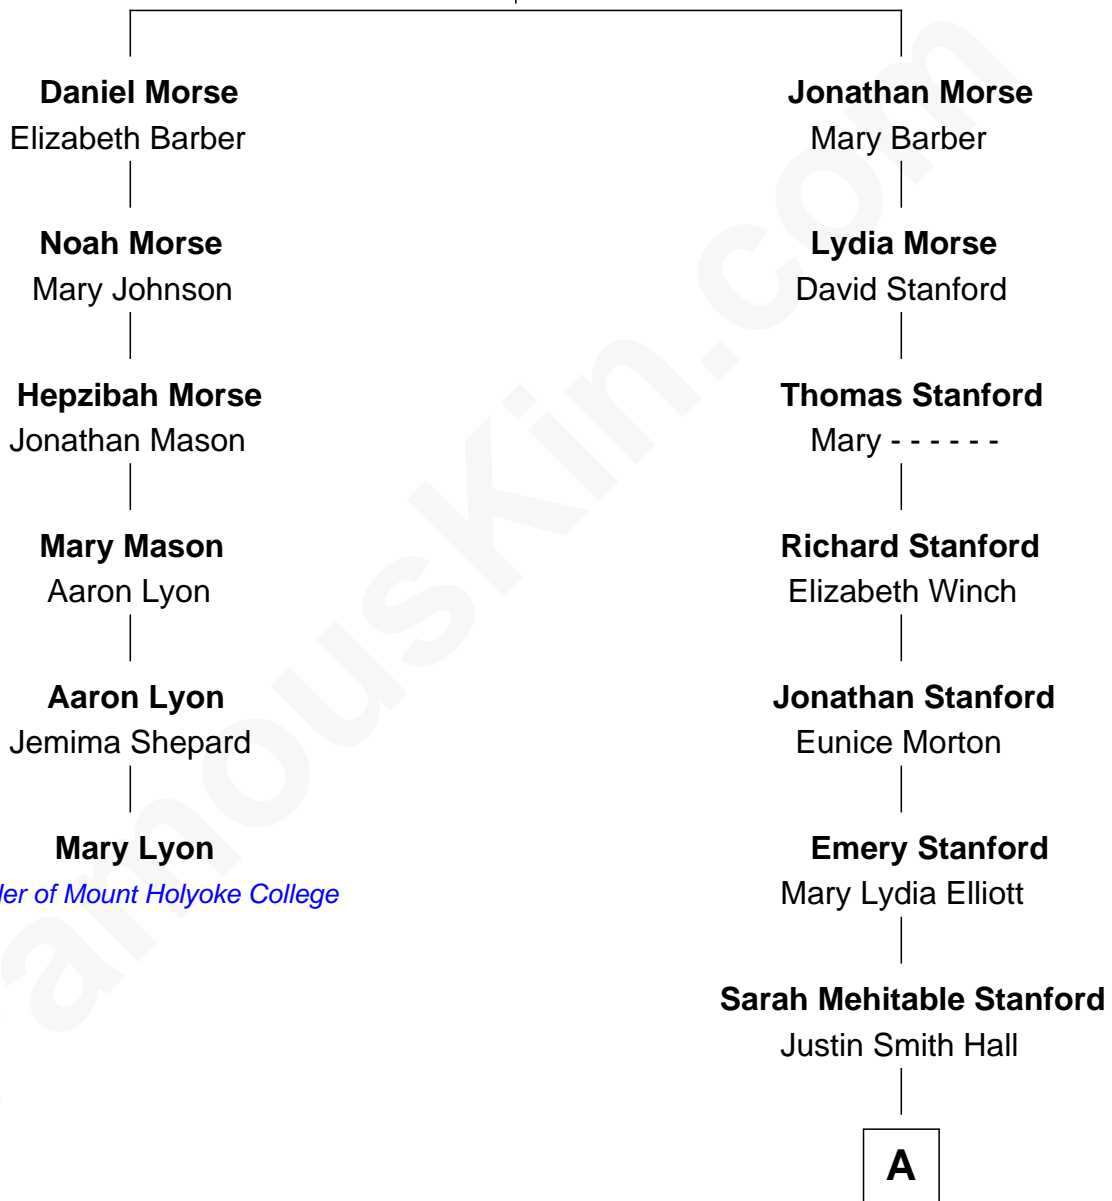

FamousKin.com Relationship Chart of

Mary Lyon

Founder of Mount Holyoke College

5th cousin 4 times removed of

Raquel Welch

Movie Actress

Daniel Morse

Lydia Fisher

A

—
Emery Stanford Hall

Clara Louise Adams

—
Josephine Sarah Hall

Armando Carlos Tejada

—
Raquel Welch

aka Raquel Welch

FamousKin.com