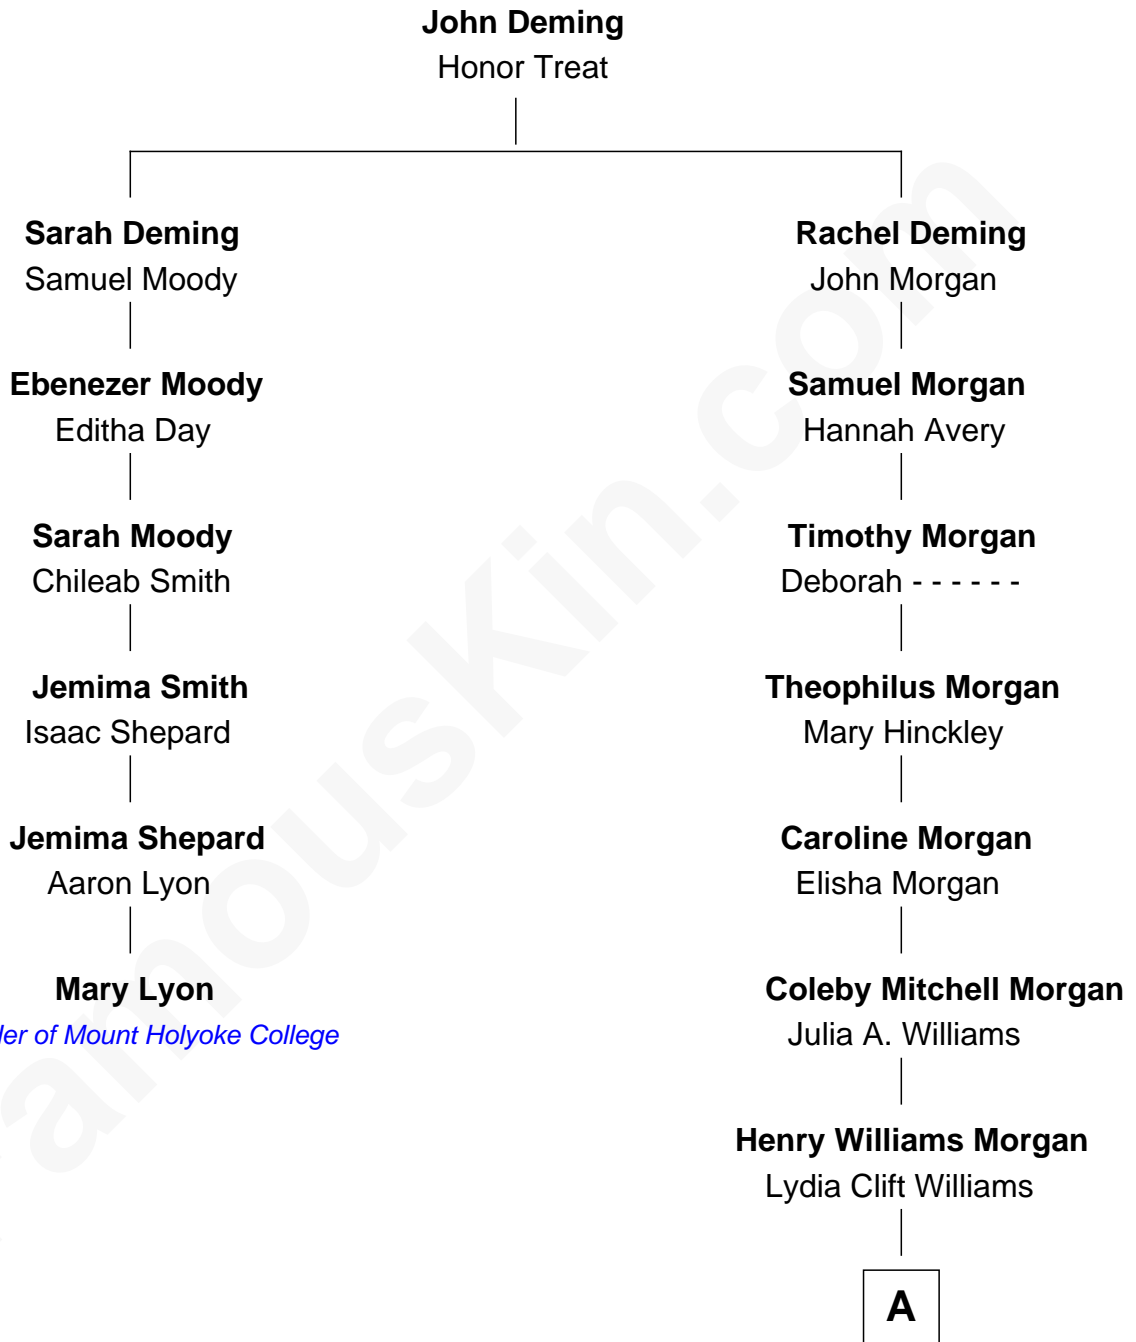

## Relationship Chart of

### Mary Lyon

Founder of Mount Holyoke College

5th cousin 5 times removed of

### Gretchen Mol

TV and Movie Actress

**A**

Harry Clift Morgan

Virgia Viola Hull

Henry Williams Morgan

Beatrix Chappuis

Janet Morgan