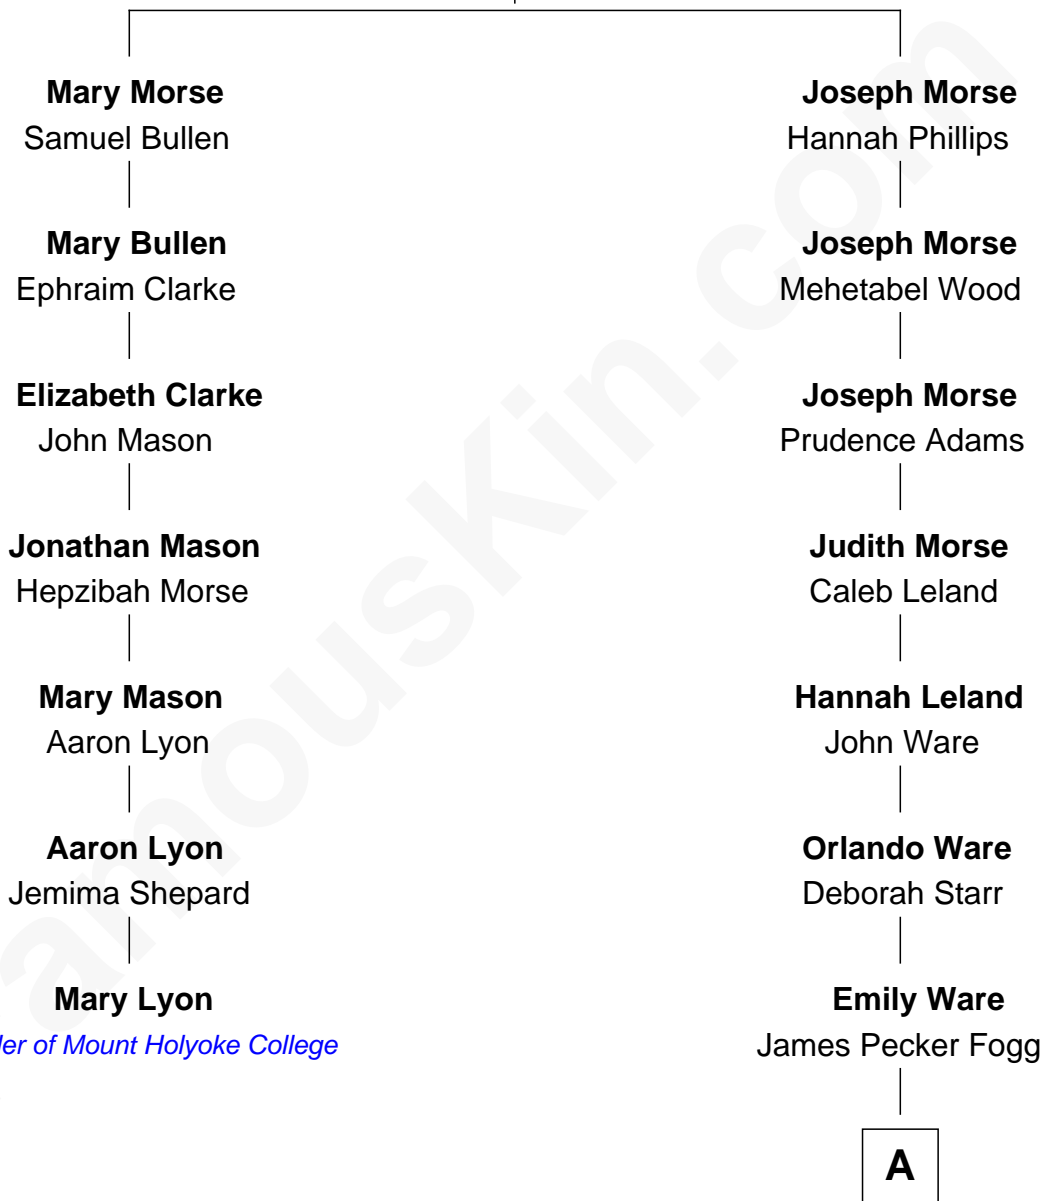

FamousKin.com

Relationship Chart of

Mary Lyon

Founder of Mount Holyoke College

6th cousin 3 times removed of

Margaret Mead

Cultural Anthropologist

Samuel Morse
Elizabeth Jasper

A

James Leland Fogg
Elizabeth Bogart Lockwood

Emily Fogg
Edward Sherwood Mead

Margaret Mead
Cultural Anthropologist

FamousKin.com