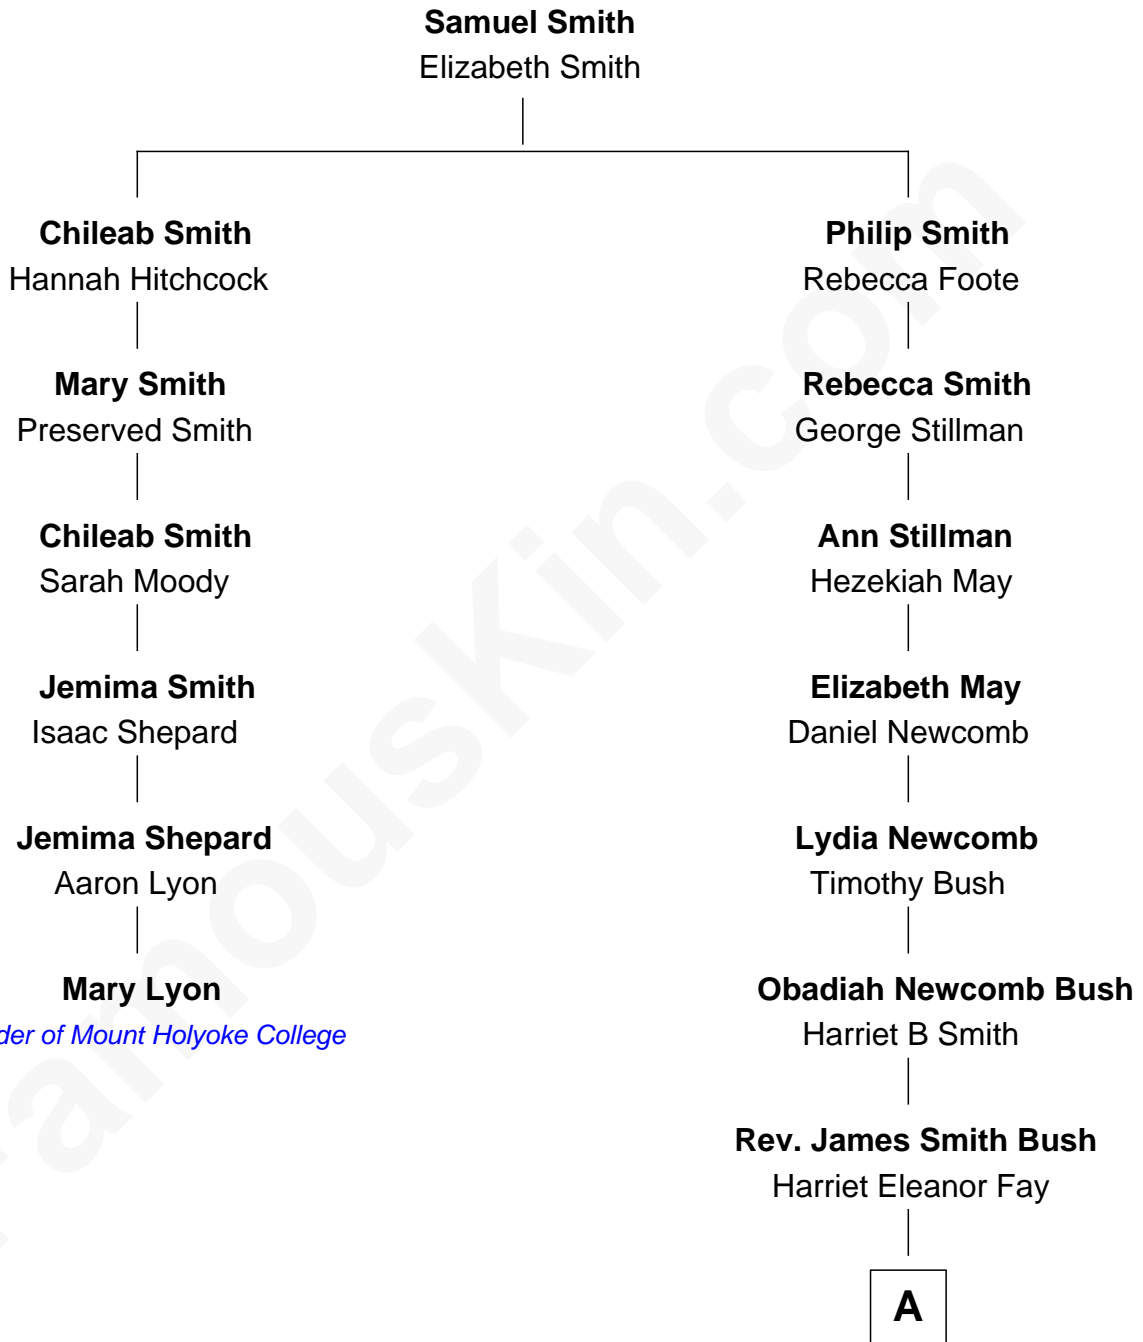

FamousKin.com Relationship Chart of Mary Lyon

Founder of Mount Holyoke College

5th cousin 4 times removed of

George H. W. Bush
41st U.S. President

A

Samuel Prescott Bush
Flora Sheldon

Prescott Sheldon Bush
Dorothy Wear Walker

George H. W. Bush
41st U.S. President

FamousKin.com