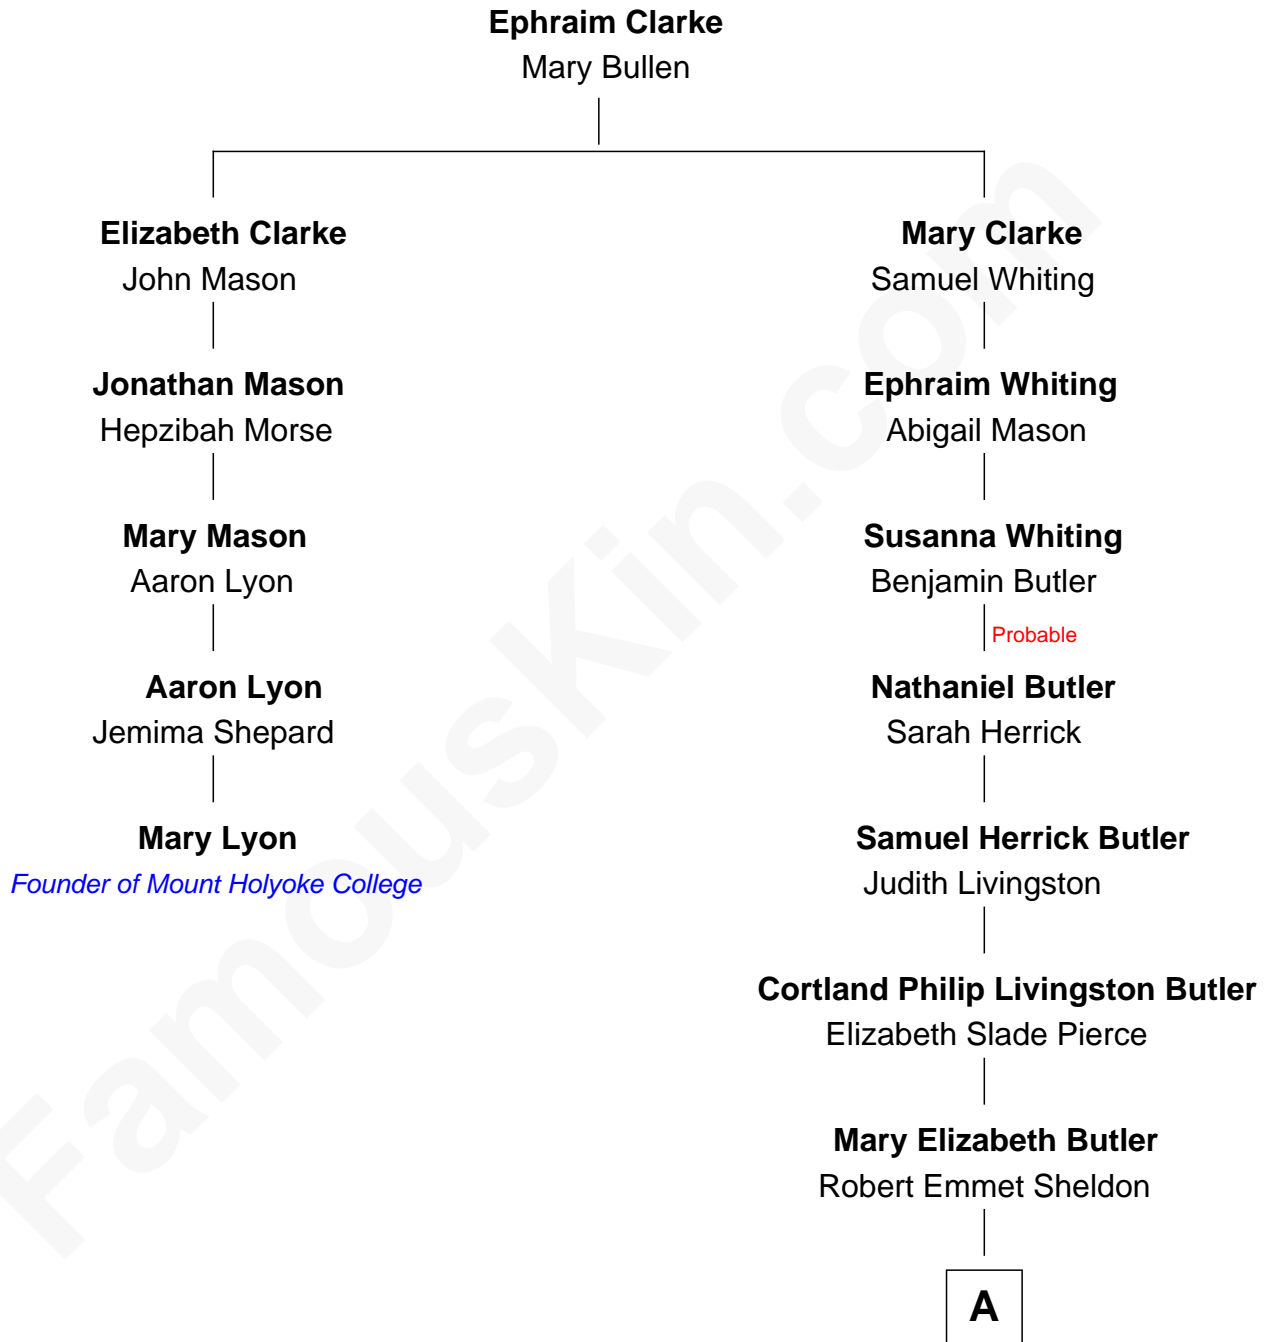

# FamousKin.com

## Relationship Chart of

### Mary Lyon

Founder of Mount Holyoke College

4th cousin 6 times removed of

**George W. Bush**  
43rd U.S. President

**A**

—  
**Flora Sheldon**

Samuel Prescott Bush

—  
**Prescott Sheldon Bush**

Dorothy Wear Walker

—  
**George Herbert Walker Bush**

Barbara Pierce

—  
**George W. Bush**

*43rd U.S. President*

FamousKin.com