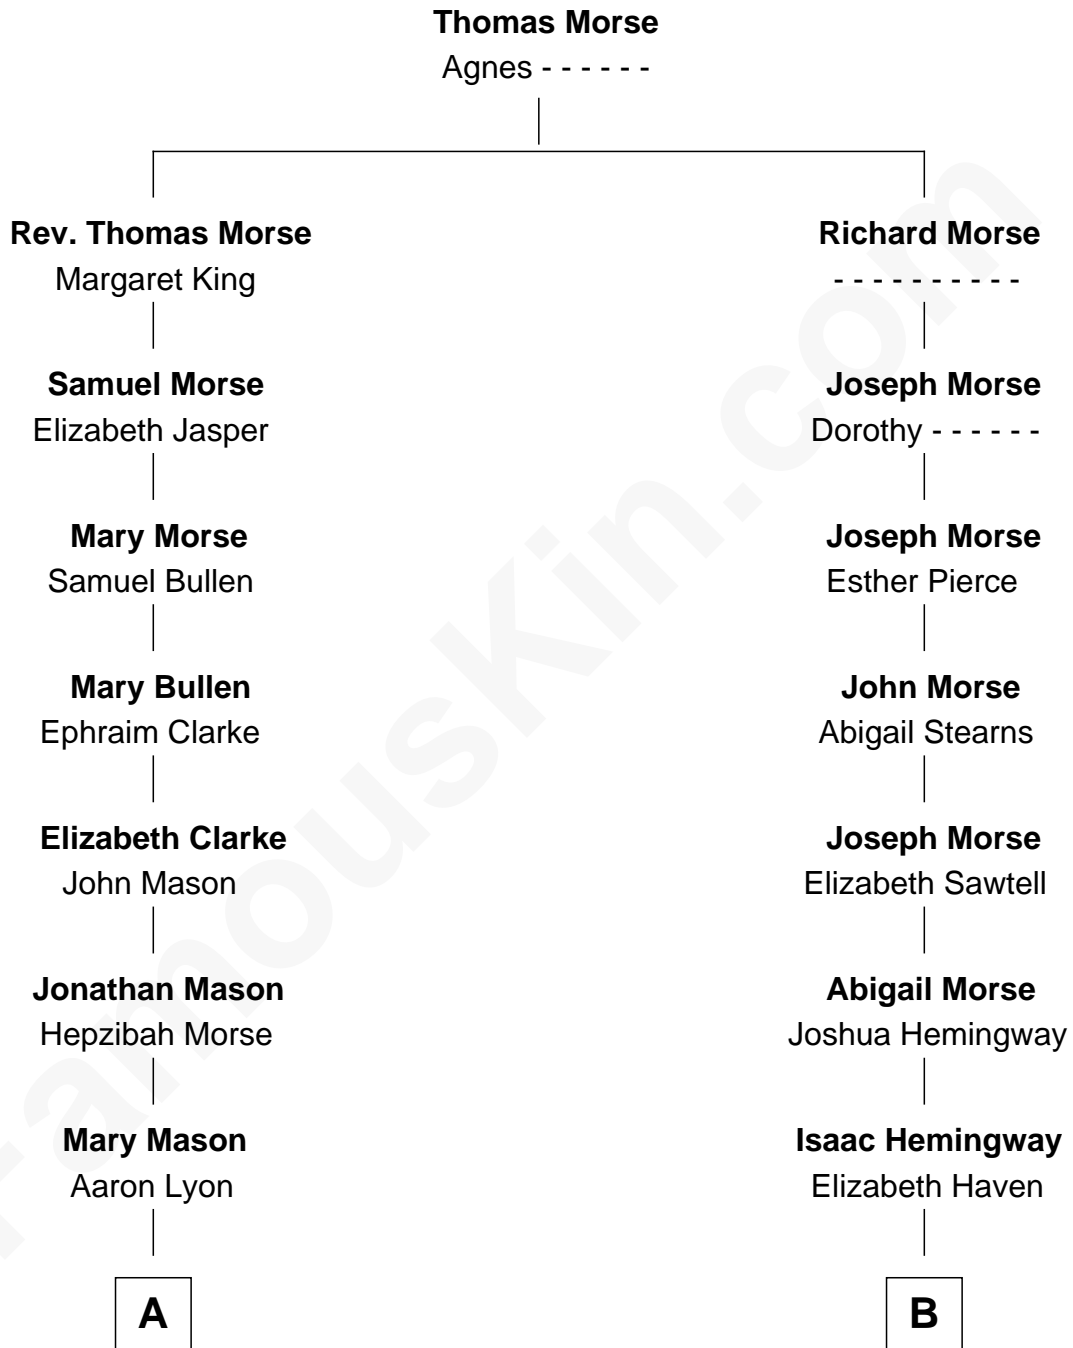

FamousKin.com

Relationship Chart of

Mary Lyon

Founder of Mount Holyoke College

8th cousin 4 times removed of

Richard Nixon

37th U.S. President

A

Aaron Lyon
Jemima Shepard

Mary Lyon
Founder of Mount Holyoke College

B

James Hemingway
Elizabeth Armstrong

James Hemingway
Hope Malmsbury

Jane M. Hemingway
Oliver Burdg

Almira Park Burdg
Franklin Milhous

Hannah Milhous
Francis Anthony Nixon