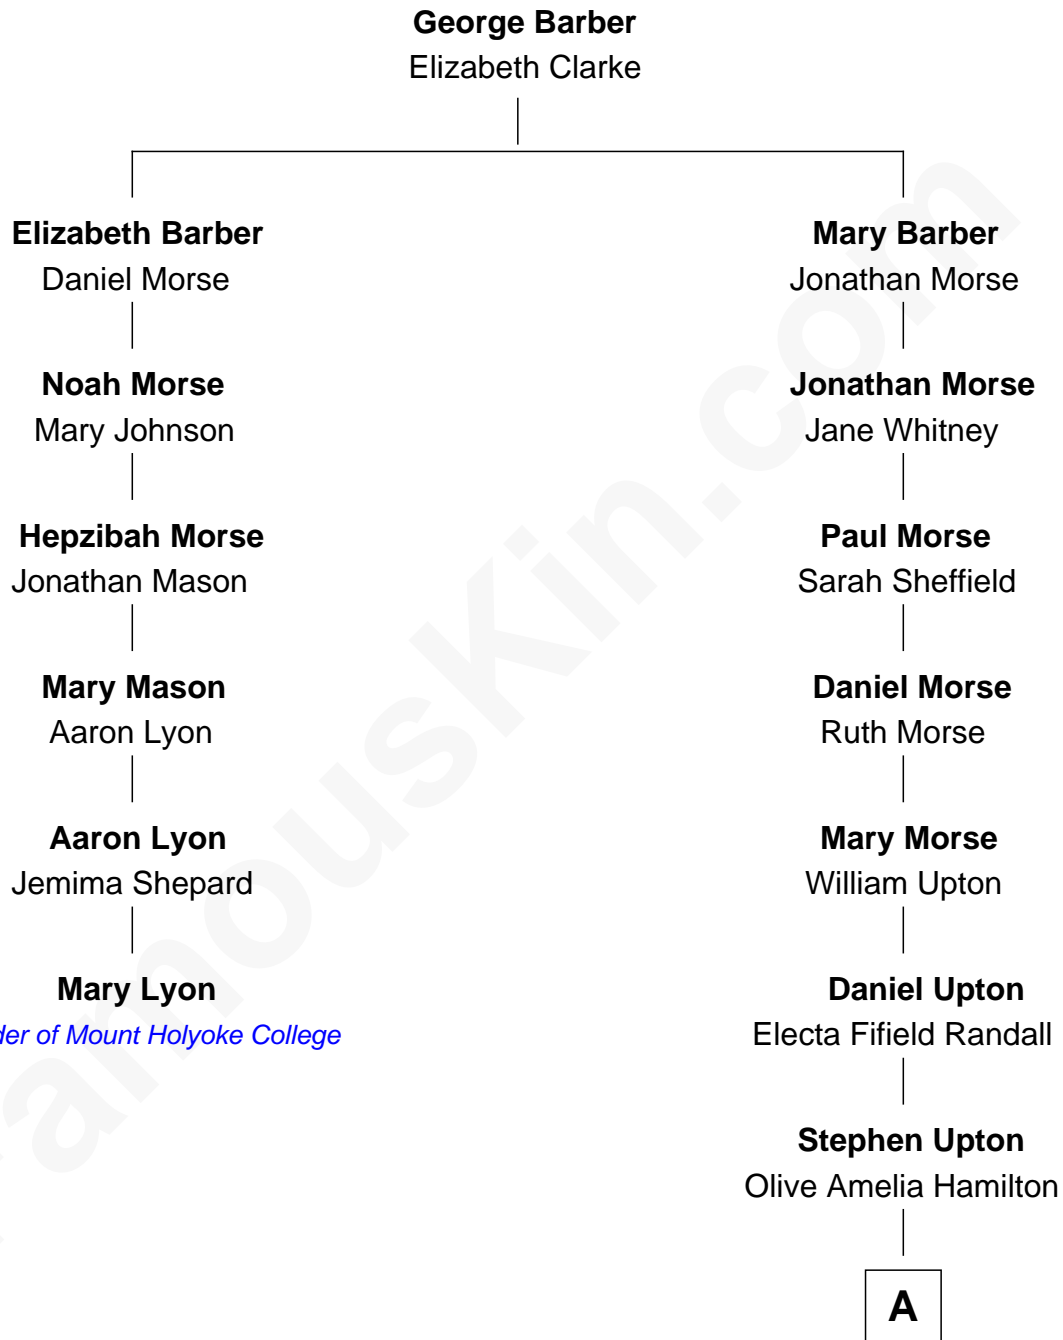

FamousKin.com

Relationship Chart of

Mary Lyon

Founder of Mount Holyoke College

5th cousin 6 times removed of

Kate Upton

Sports Illustrated Swimsuit Cover Model

A

Cassius Marcellus Upton

Carrie A. Blodgett

Frederick Stanley Upton

Margaret M. Beckley

Stephen Edward Upton

Elizabeth Brooks Vial

Jefferson Matthew Upton

Shelley Fawn Davis