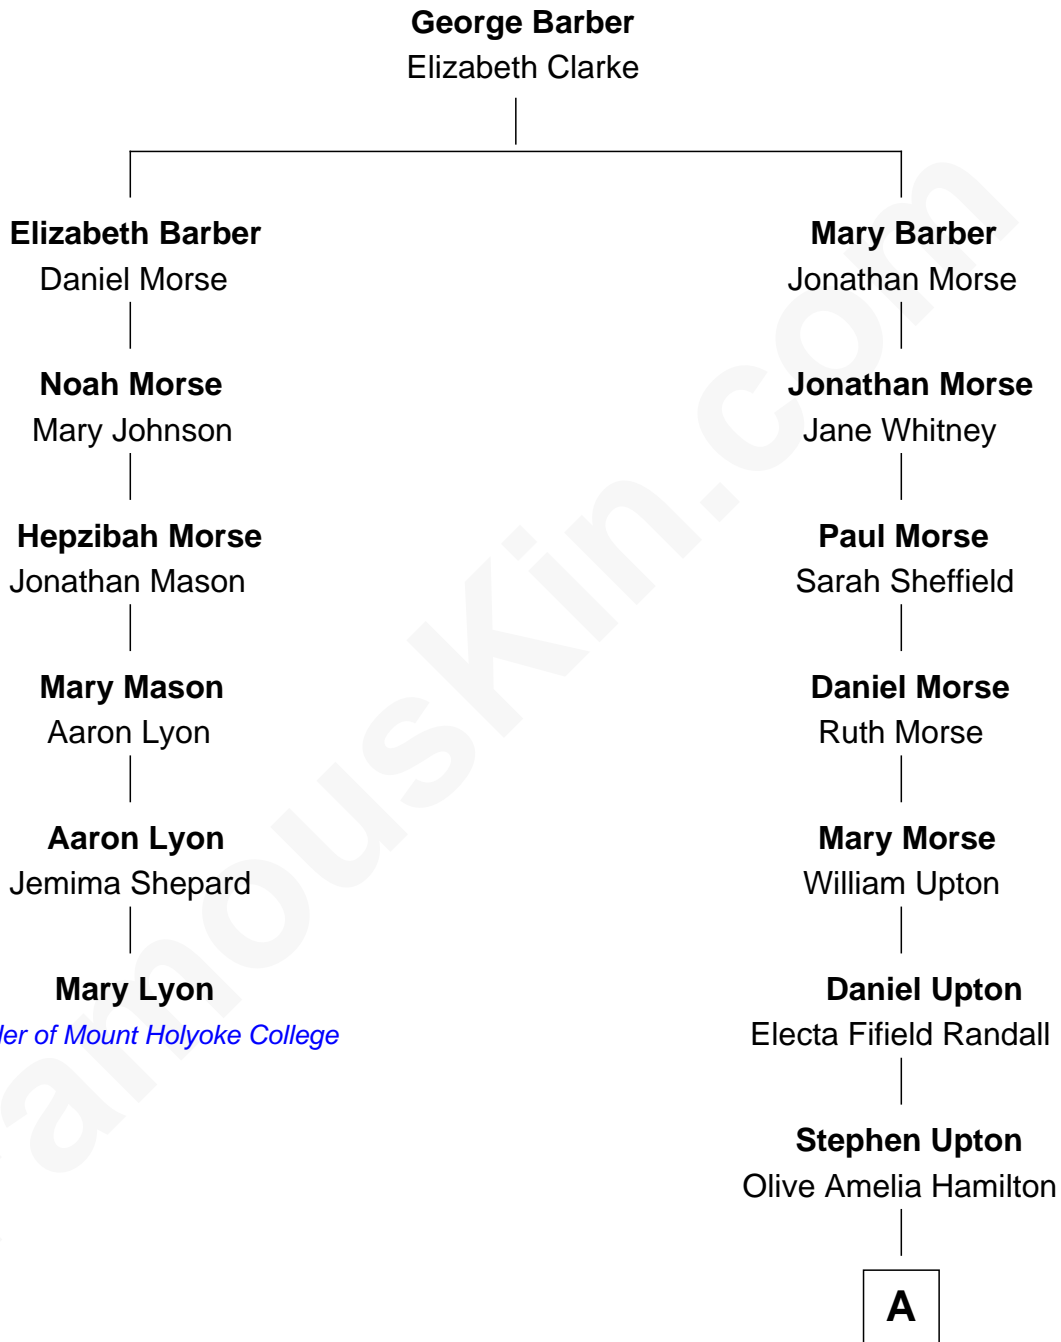

FamousKin.com

Relationship Chart of

Mary Lyon

Founder of Mount Holyoke College

5th cousin 3 times removed of

Frederick Upton

Co-Founder of Whirlpool Corporation

A

—
Cassius Marcellus Upton

Carrie A. Blodgett

—
Frederick Upton

Co-Founder of Whirlpool Corporation

FamousKin.com