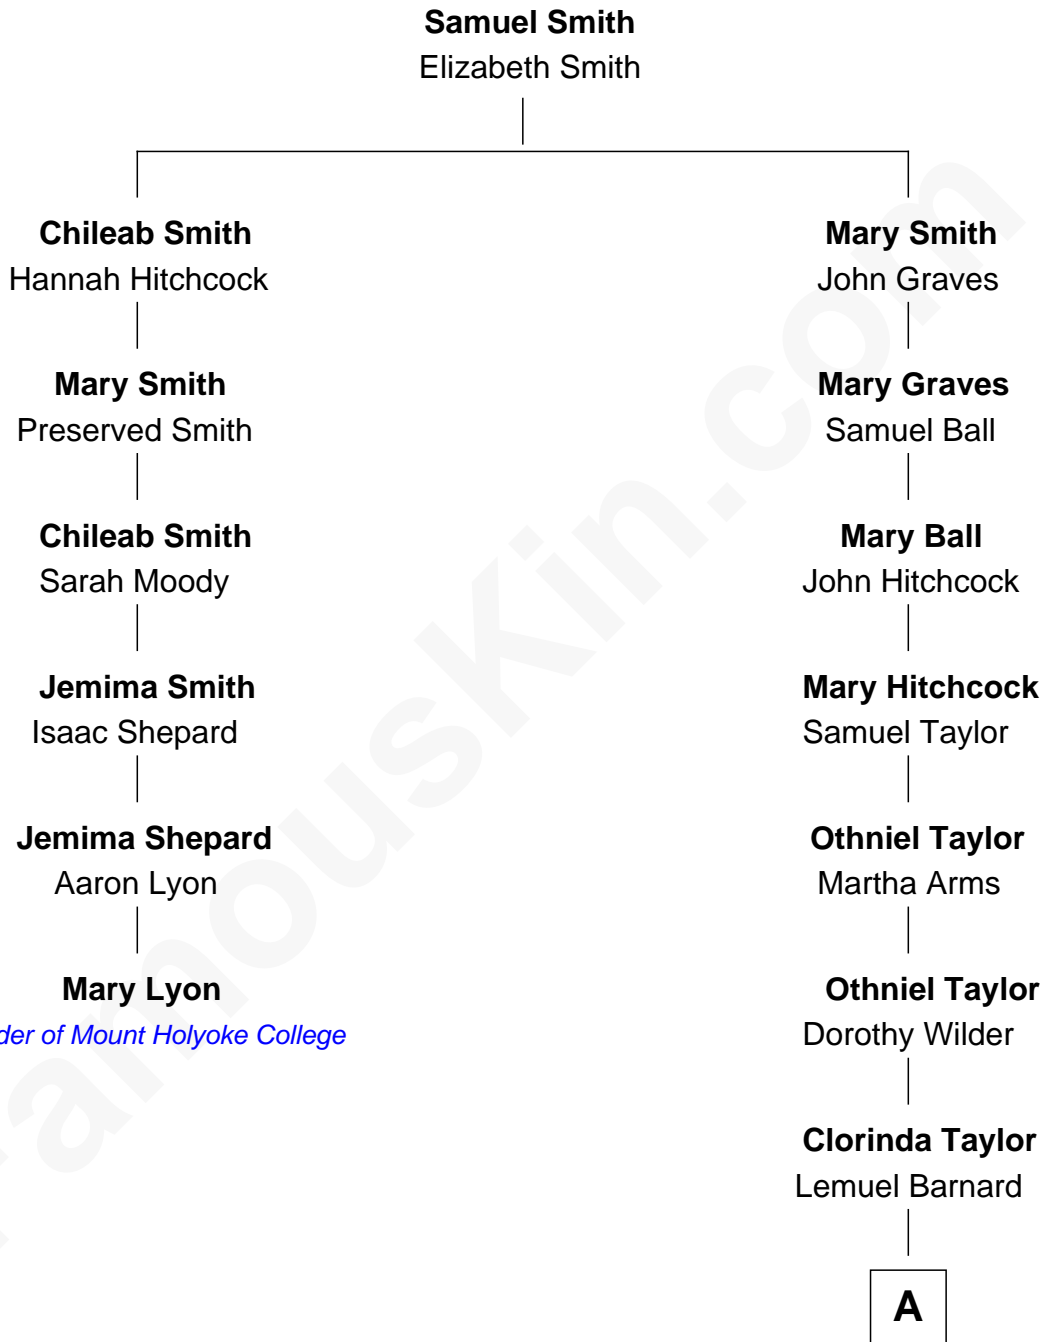

FamousKin.com

Relationship Chart of

Mary Lyon

Founder of Mount Holyoke College

5th cousin 5 times removed of

Lillian Gish

Stage, TV and Movie Actress

A

—
Emily Ward Barnard

Samuel H. Robinson

—
Elizabeth Ellen Robinson

Henry C. McConnell

—
Mary Robinson McConnell

James Lee Gish

—
Lillian Gish

Stage, TV and Movie Actress