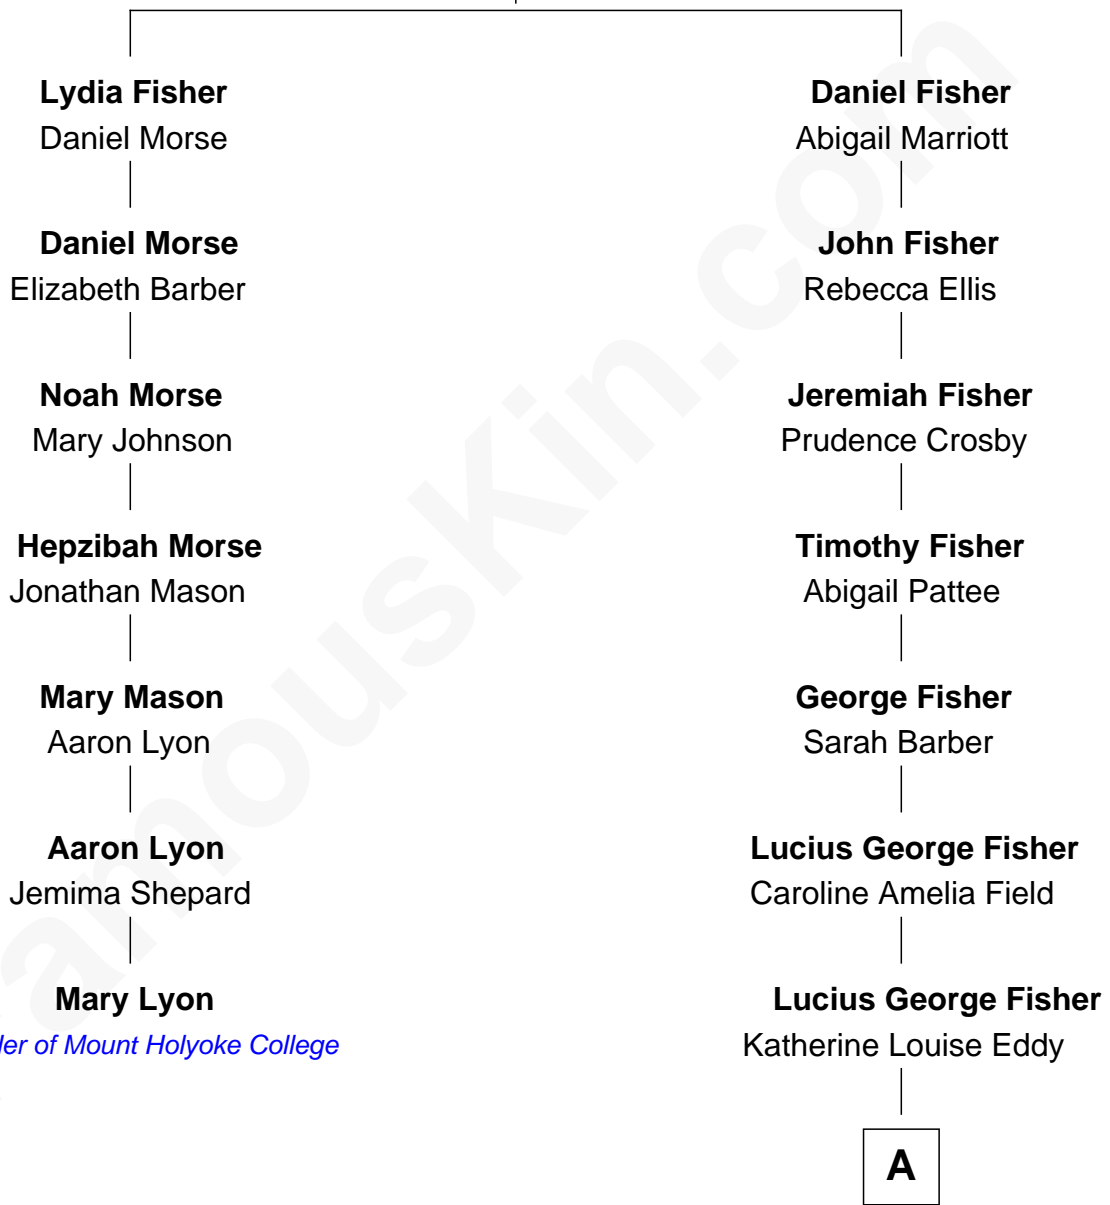

FamousKin.com

Relationship Chart of

Mary Lyon

Founder of Mount Holyoke College

6th cousin 4 times removed of

Jodie Foster

Movie Actress

Anthony Fisher

Alice - - - - -

A

Alice Eddy Fisher
Alexis Caldwell Foster

Lucius Fisher Foster
Constance Marie Robertson

Lucius Fisher Foster
Evelyn Della Almond

Jodie Foster
Movie Actress