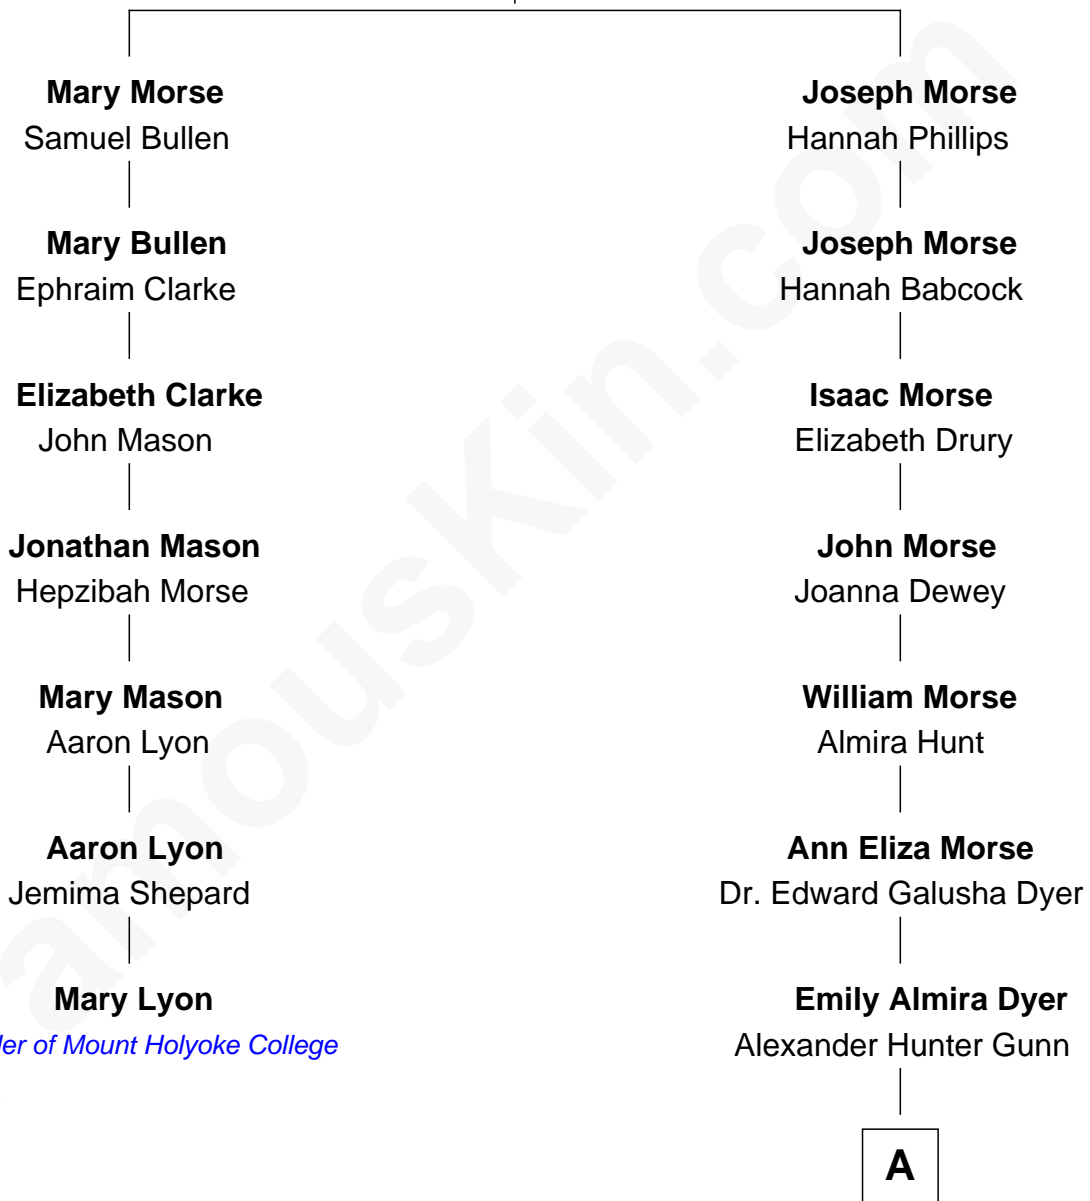

FamousKin.com

Relationship Chart of

Mary Lyon

Founder of Mount Holyoke College

6th cousin 4 times removed of

Andrew Shue

TV Actor

Samuel Morse
Elizabeth Jasper

A

Alexander Hunter Gunn
Harriet Grace Brewster Willcox

Mary Brewster Gunn
Adoniram Judson Wells

Anne Brewster Wells
James William Shue

Andrew Shue
TV Actor