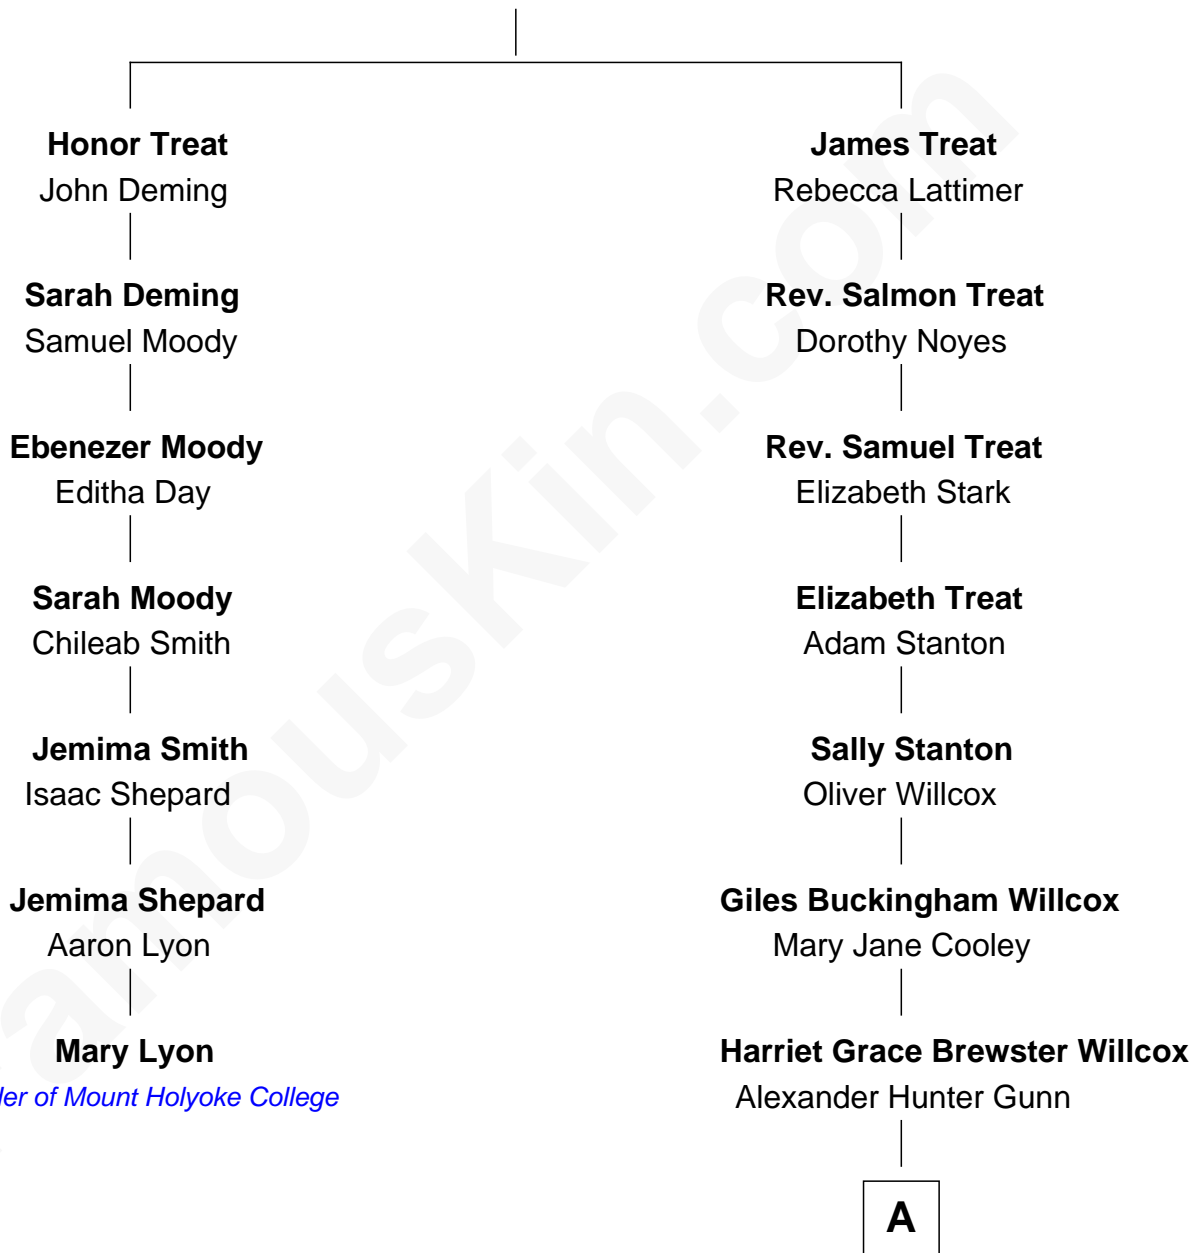

## Relationship Chart of

### Mary Lyon

*Founder of Mount Holyoke College*

6th cousin 3 times removed of

### Andrew Shue

*TV Actor*

**Richard Treat**

Alice Gaylord

A

**Mary Brewster Gunn**  
Adoniram Judson Wells

**Anne Brewster Wells**  
James William Shue

**Andrew Shue**  
*TV Actor*