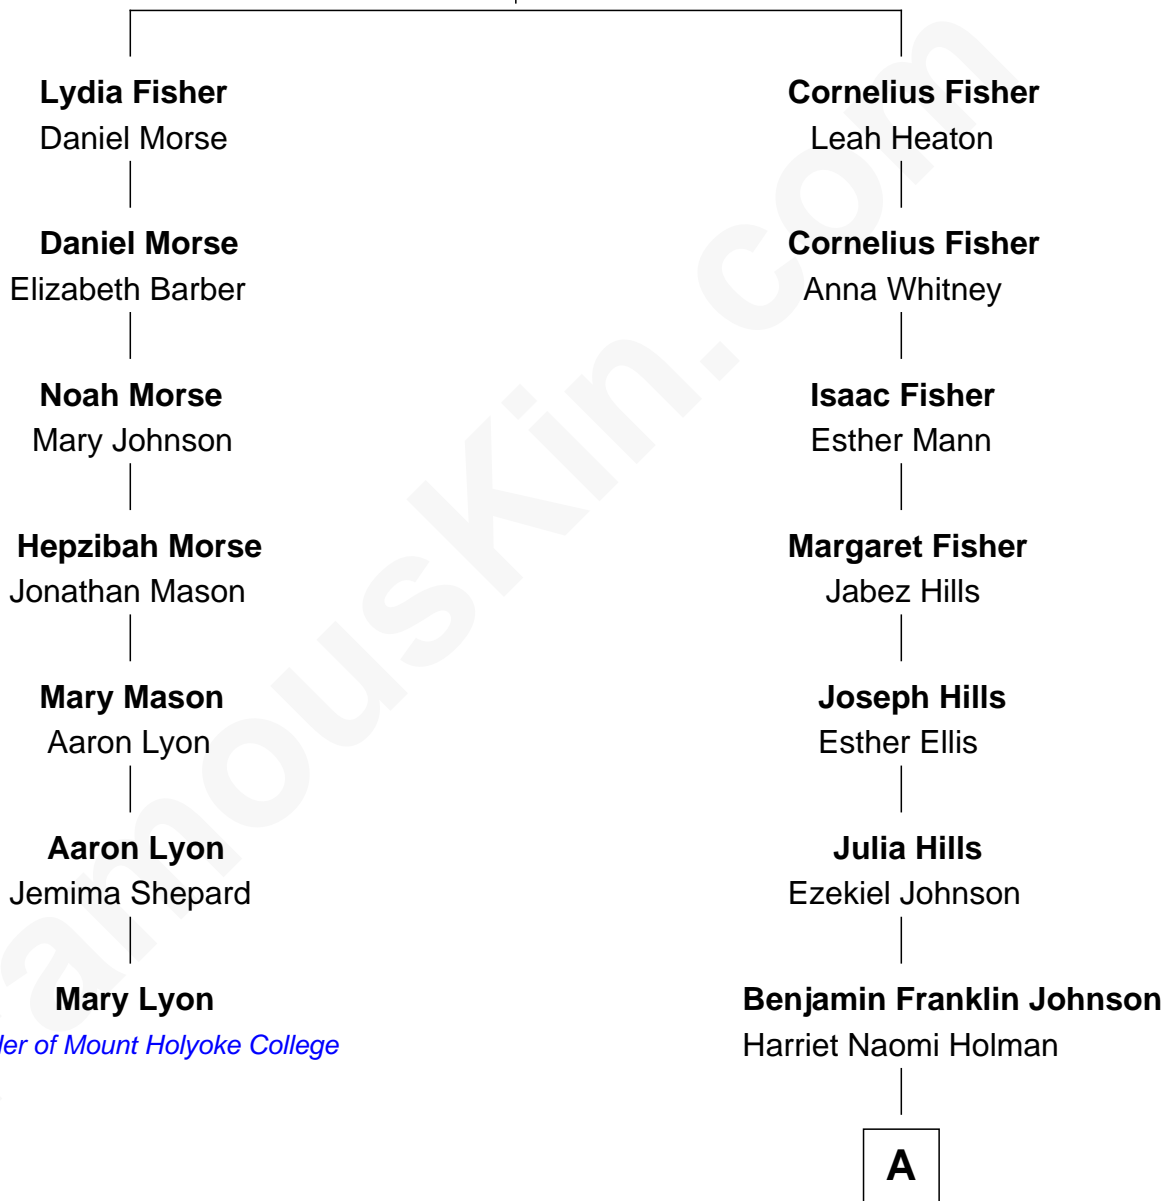

FamousKin.com

Relationship Chart of

Mary Lyon

Founder of Mount Holyoke College

6th cousin 5 times removed of

Elizabeth Smart

Founder of Elizabeth Smart Foundation

Anthony Fisher

Alice - - - - -

A

Seth Jedidiah Johnson
Polly Elizabeth Richmond

Genevieve Johnson
Archibald Newel Pettit

Genevieve Pettit
Myron LeGrande Francom

Lois Ann Francom
Edward Sharp Smart

Elizabeth Smart
Child Safety Activist