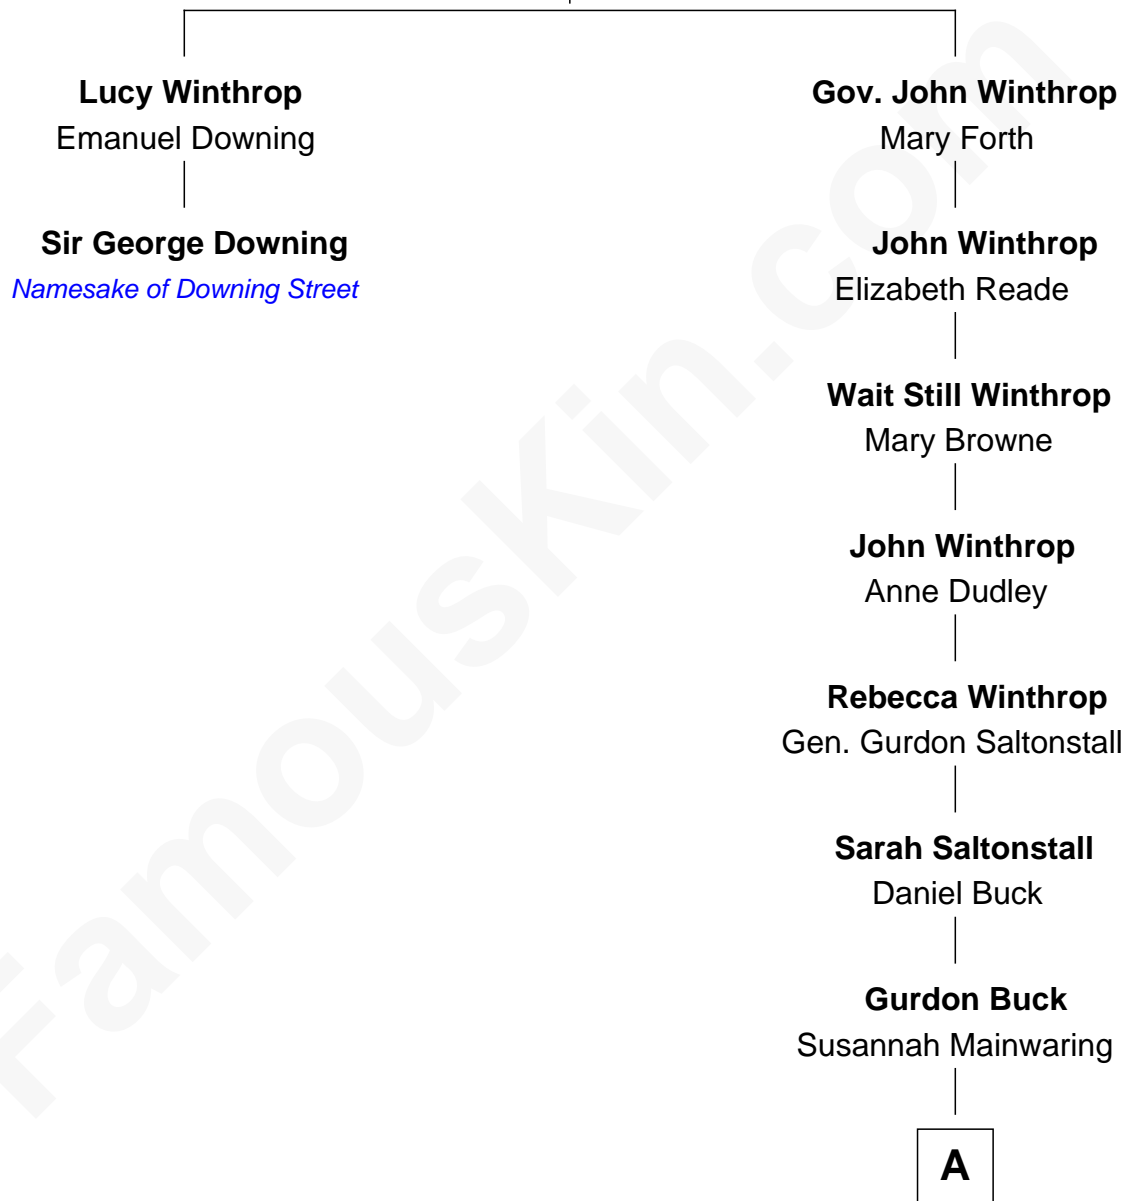

FamousKin.com

Relationship Chart of

Sir George Downing

Namesake of Downing Street in London

1st cousin 9 times removed of

Louis Auchincloss

Author

Adam Winthrop

Anne Browne

A

Elizabeth Buck
John Auchincloss

John Winthrop Auchincloss
Joanna Hone Russell

Joseph Howland Auchincloss
Priscilla Dixon Stanton

Louis Auchincloss
Author

FamousKin.com