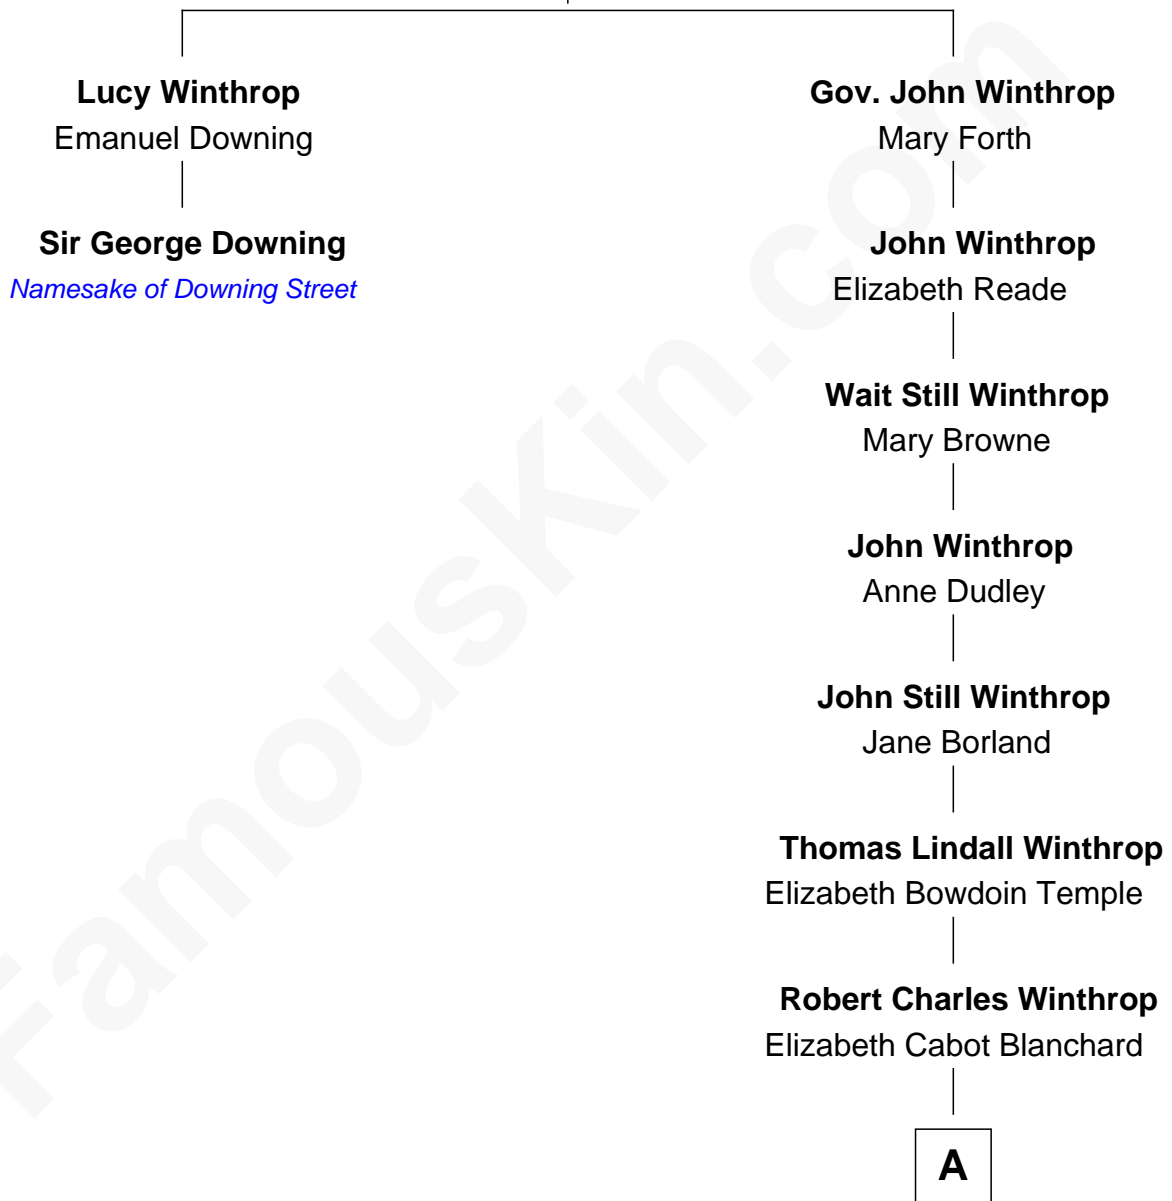

FamousKin.com
Relationship Chart of
Sir George Downing

Namesake of Downing Street in London

1st cousin 9 times removed of

John Kerry

68th U.S. Secretary of State

Adam Winthrop

Anne Browne

A

|
Robert Charles Winthrop

Elizabeth Mason

|
Margaret Tyndal Winthrop

James Grant Forbes

|
Rosemary Isabel Forbes

Richard John Kerry

|
John Kerry

68th U.S. Secretary of State