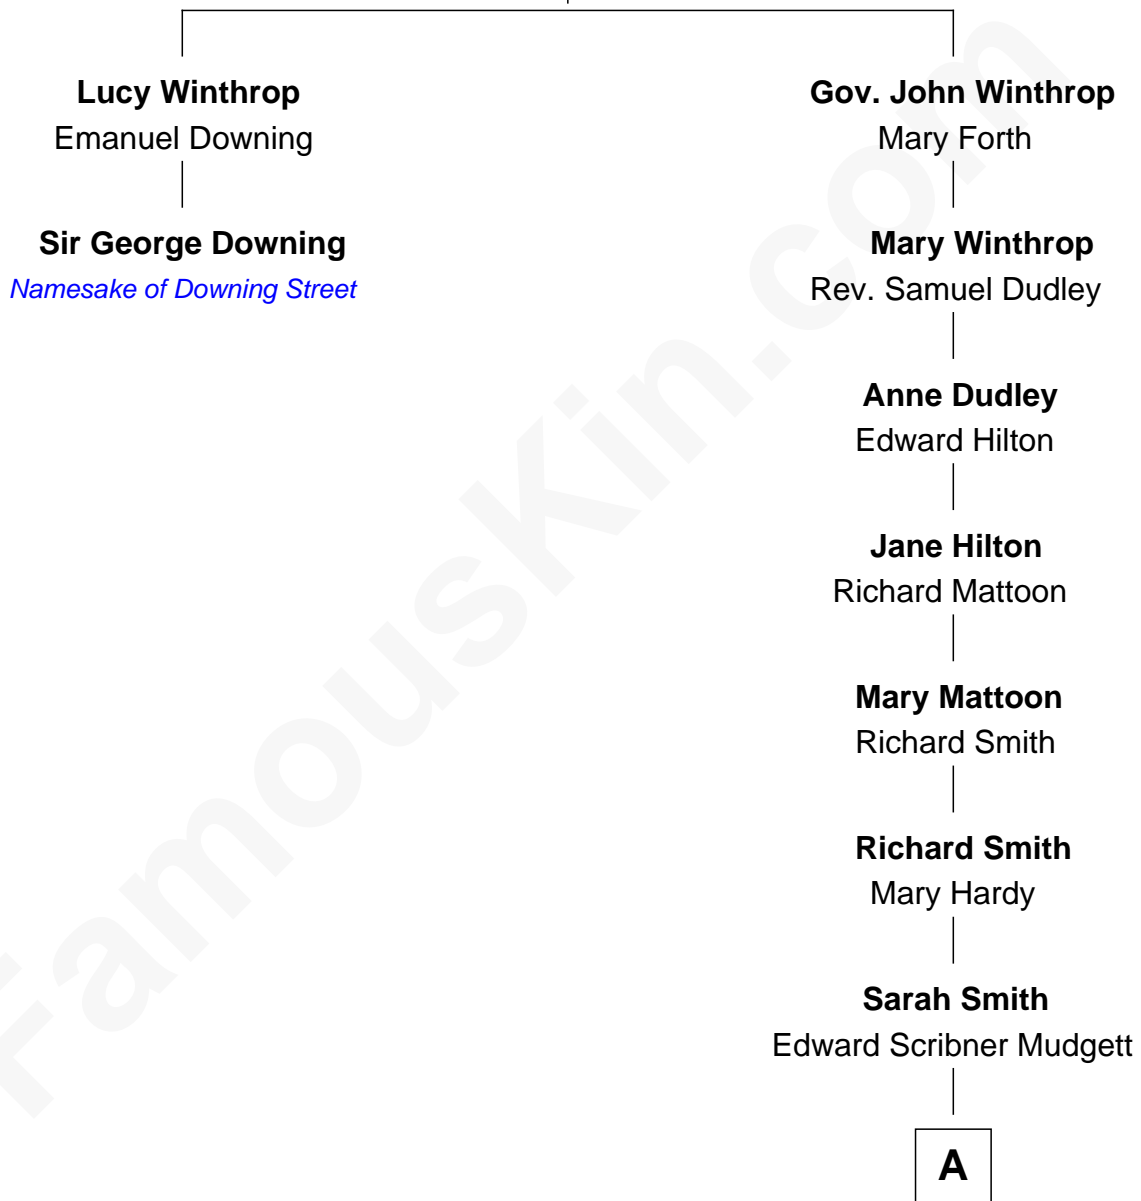

FamousKin.com

Relationship Chart of

Sir George Downing

Namesake of Downing Street in London

1st cousin 9 times removed of

Dr. H. H. Holmes

Serial Killer aka "Devil in the White City"

Adam Winthrop
Anne Browne

Serial Killer Dr. H. H. Holmes