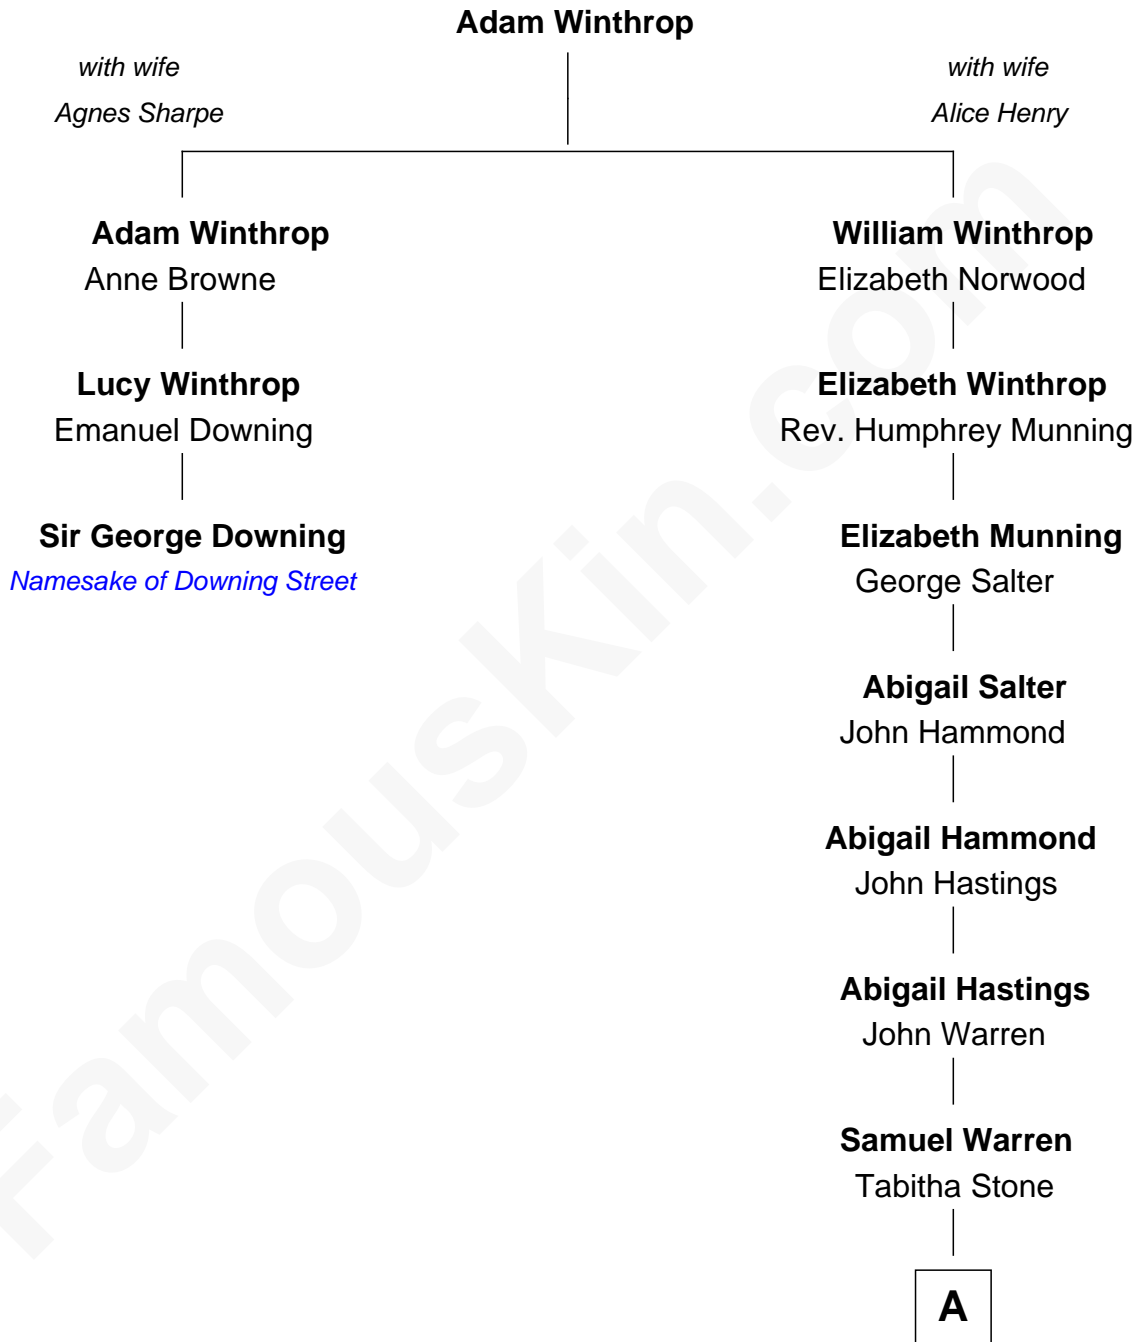

FamousKin.com

Relationship Chart of

Sir George Downing

Namesake of Downing Street in London

2nd cousin 12 times removed of

James Taylor
Singer-Songwriter

A

David Warren
Prudence Whipple

Isaac Warren
Mercy Thomas

William Warren
Eliza Ann Brown

Arabelle E. Warren
John Clark Denison

Etta M. Denison
Henry Woodard

Henry Herman Woodard
Ella Angelique Knox

Gertrude Arline Woodard
Dr. Isaac Montrose Taylor

James Taylor
Singer-Songwriter