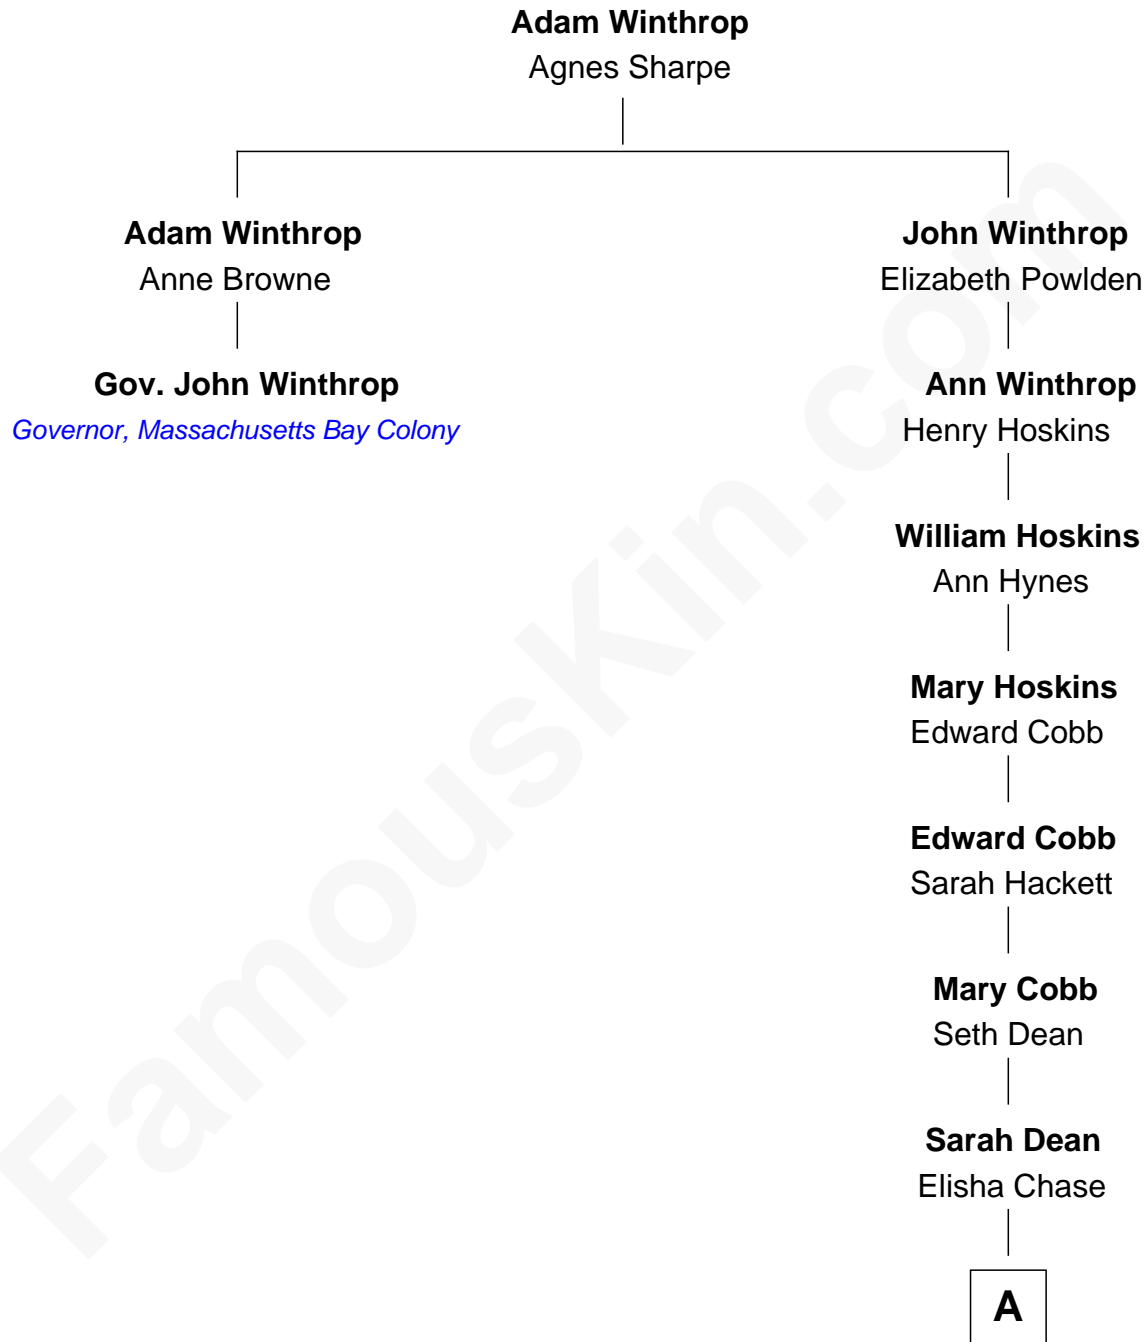

FamousKin.com

Relationship Chart of

Gov. John Winthrop

Governor of the Massachusetts Bay Colony

1st cousin 11 times removed of

Lucia Chase

Co-Founder, American Ballet Theatre

A

Seth Chase

Mary Slade

Slade Chase

Lavina Sabin

Seth Chase

Eliza Hempstead Dodge

Augustus Sabin Chase

Martha C. Starkweather