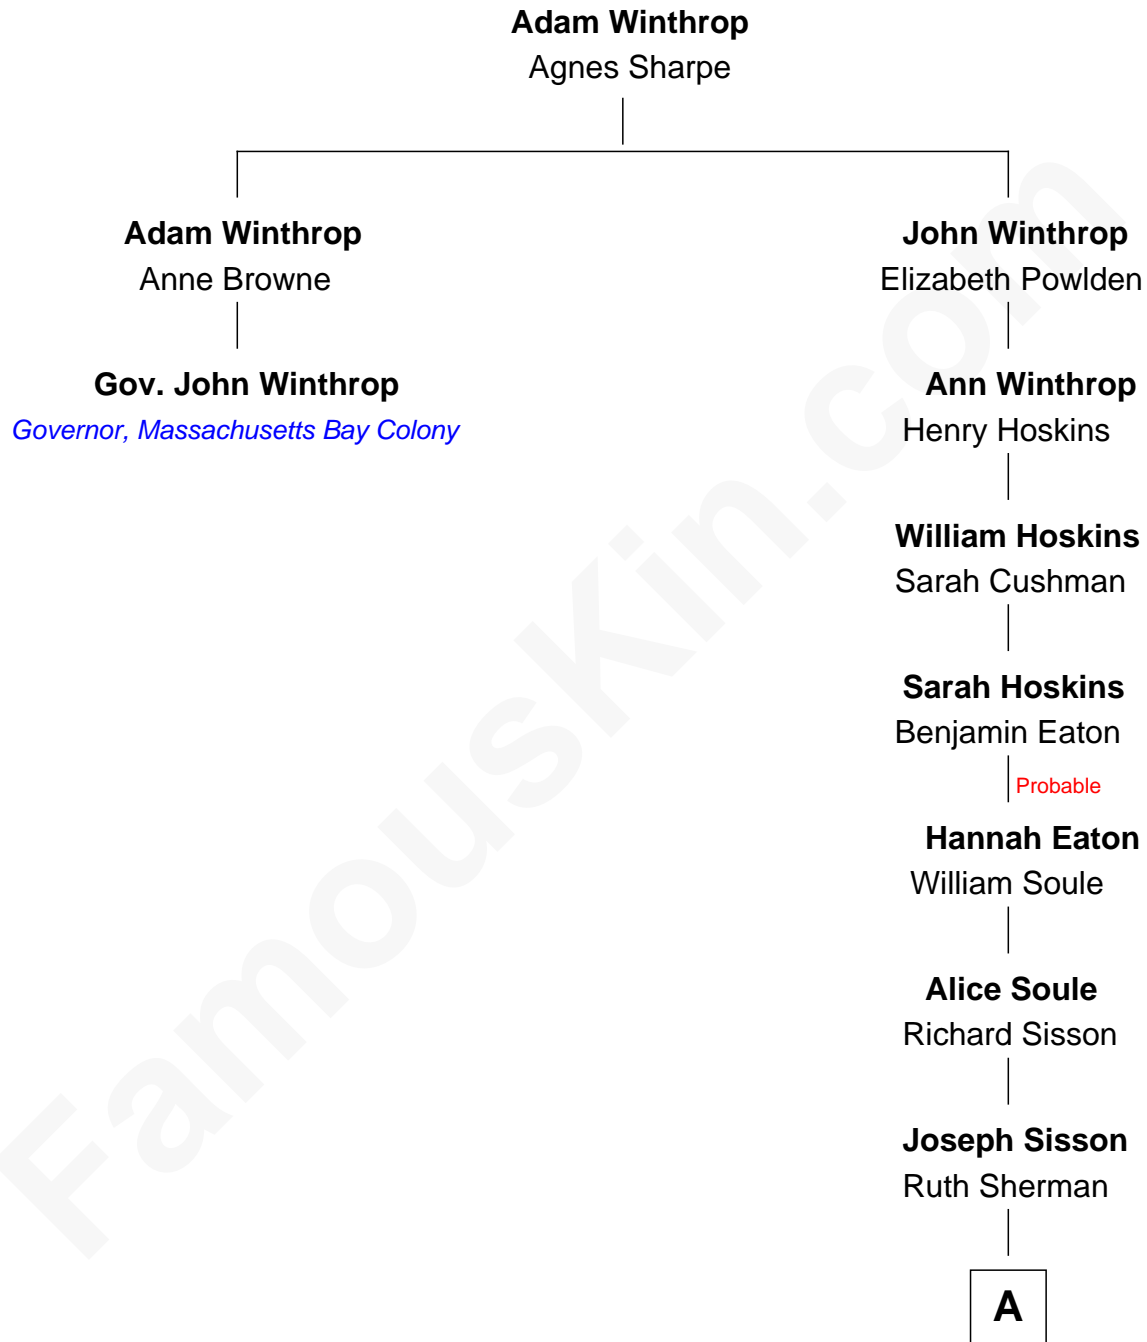

FamousKin.com

Relationship Chart of

Gov. John Winthrop

Governor of the Massachusetts Bay Colony

1st cousin 13 times removed of

Kristen Wiig

TV and Movie Actress

A

Hannah Sisson

Elisha Fish

Benjamin Fish

Sarah Davids Bills

Mary Braithwaite Fish

Joseph Curtis

Wendell Joseph Curtis

Margaret Breese Roby