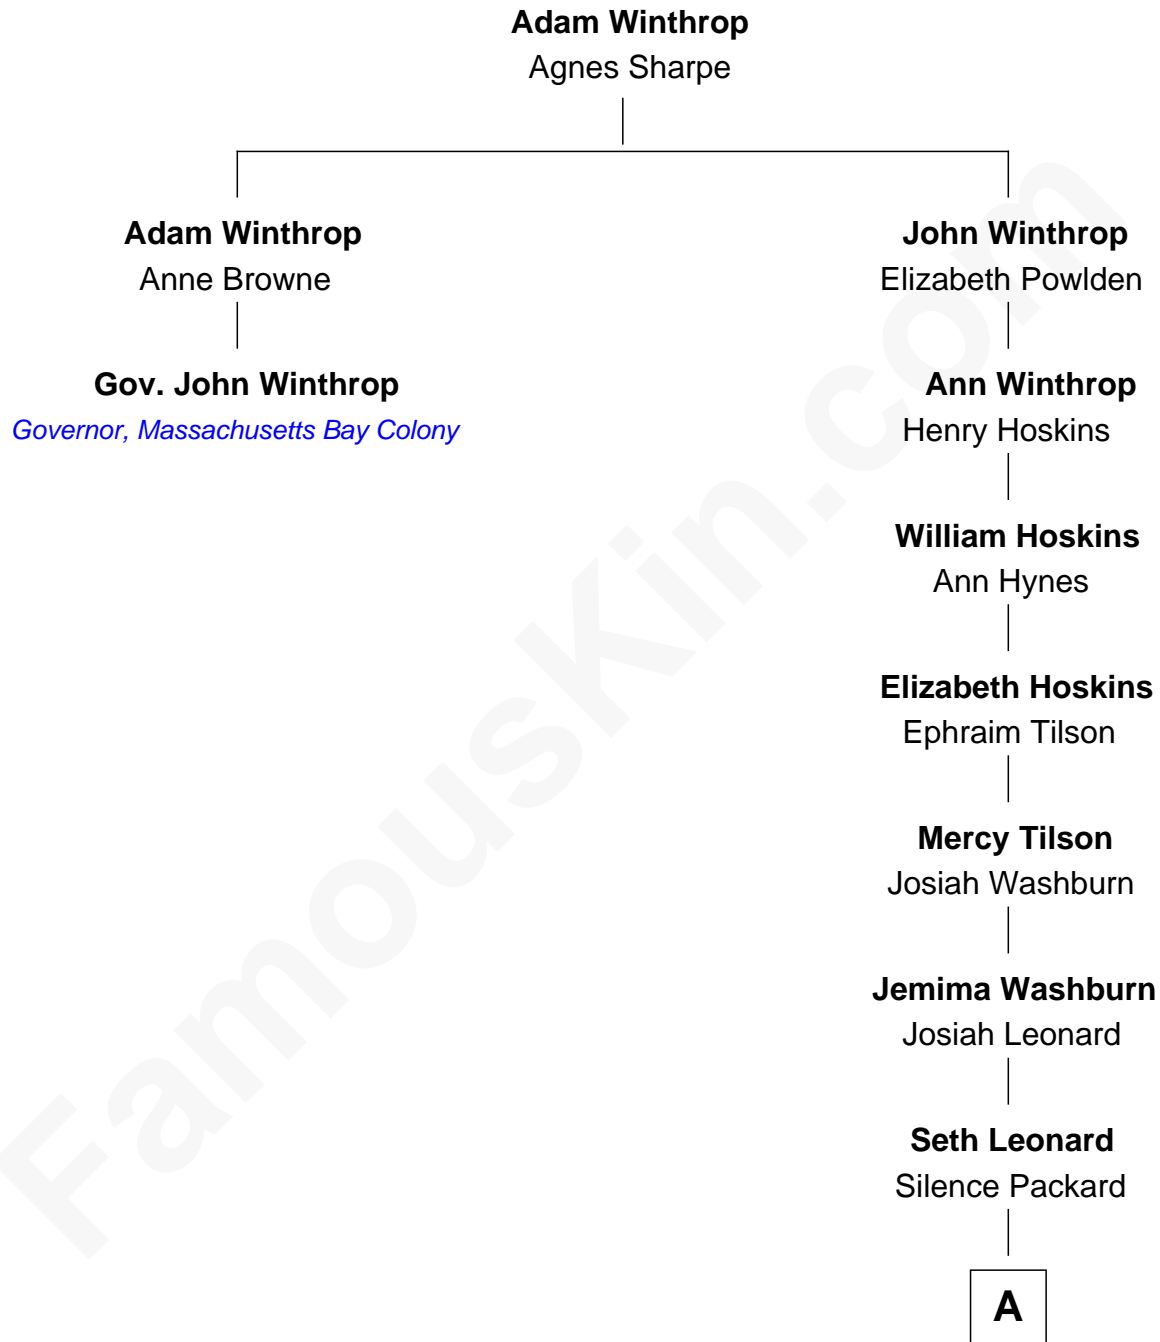

FamousKin.com

Relationship Chart of

Gov. John Winthrop

Governor of the Massachusetts Bay Colony

1st cousin 13 times removed of

Nat Faxon

Actor, Comedian, Director and Screenwriter