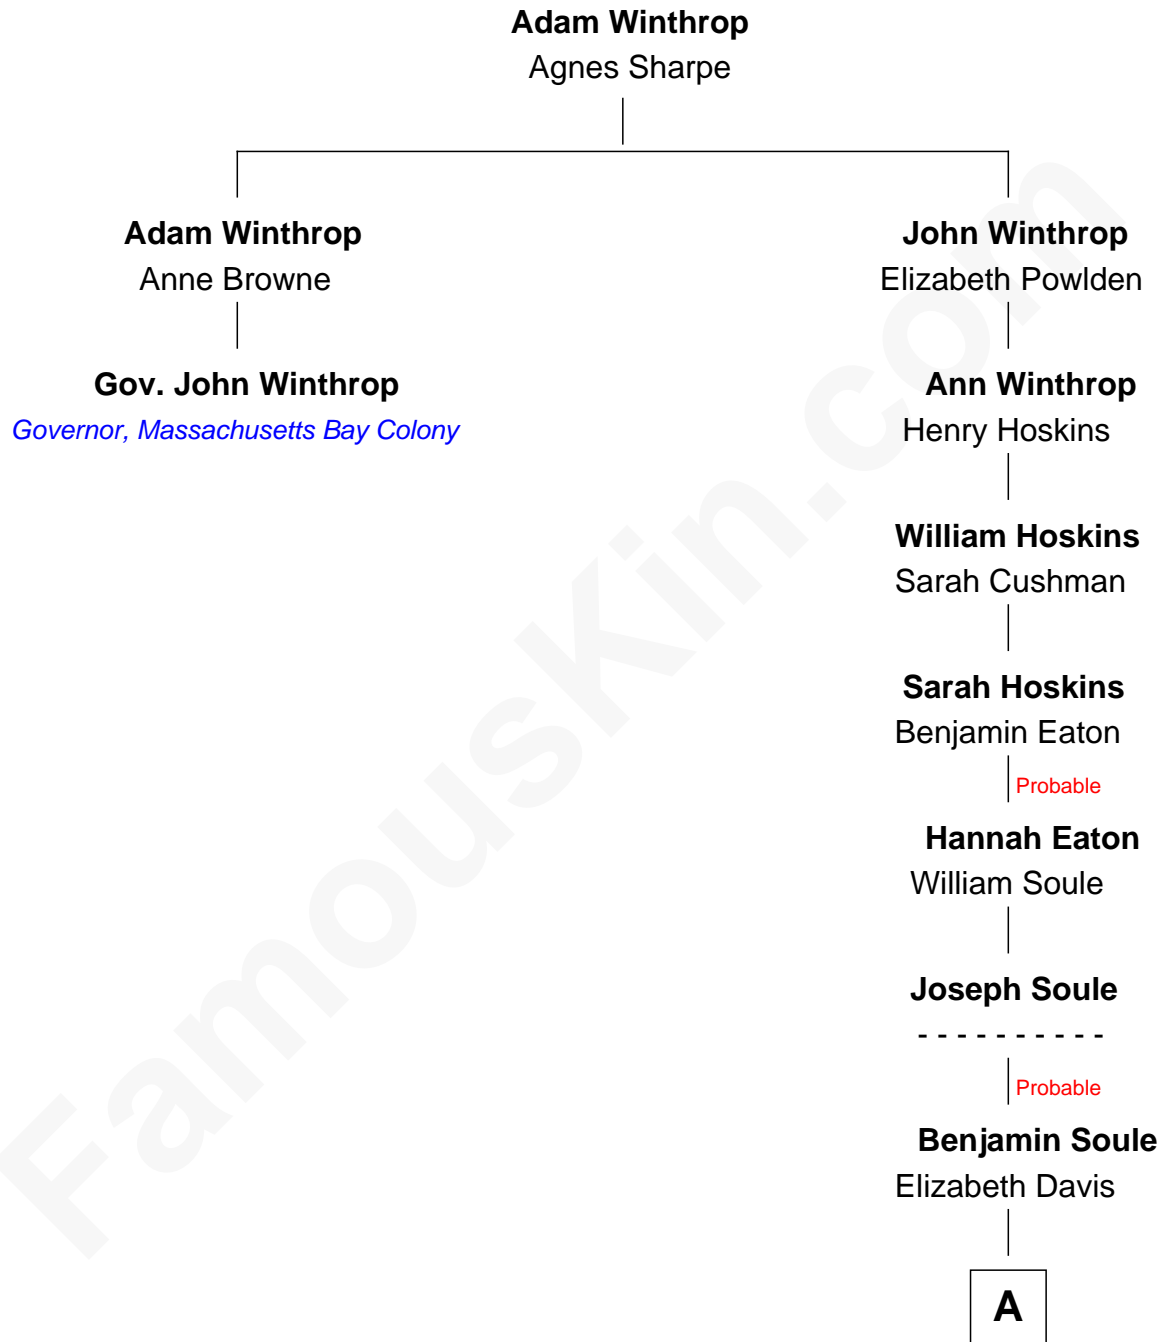

FamousKin.com

Relationship Chart of

Gov. John Winthrop

Governor of the Massachusetts Bay Colony

1st cousin 14 times removed of

Taylor Lautner
TV and Movie Actor

A

Howland Soule

Eunice Lapham

Howland Soule

Mary Hagaman

Howland Soule

Susan Ann Lounsbury

Edgar A. Soules

Lillian M. Barber

Cleon B. Soules