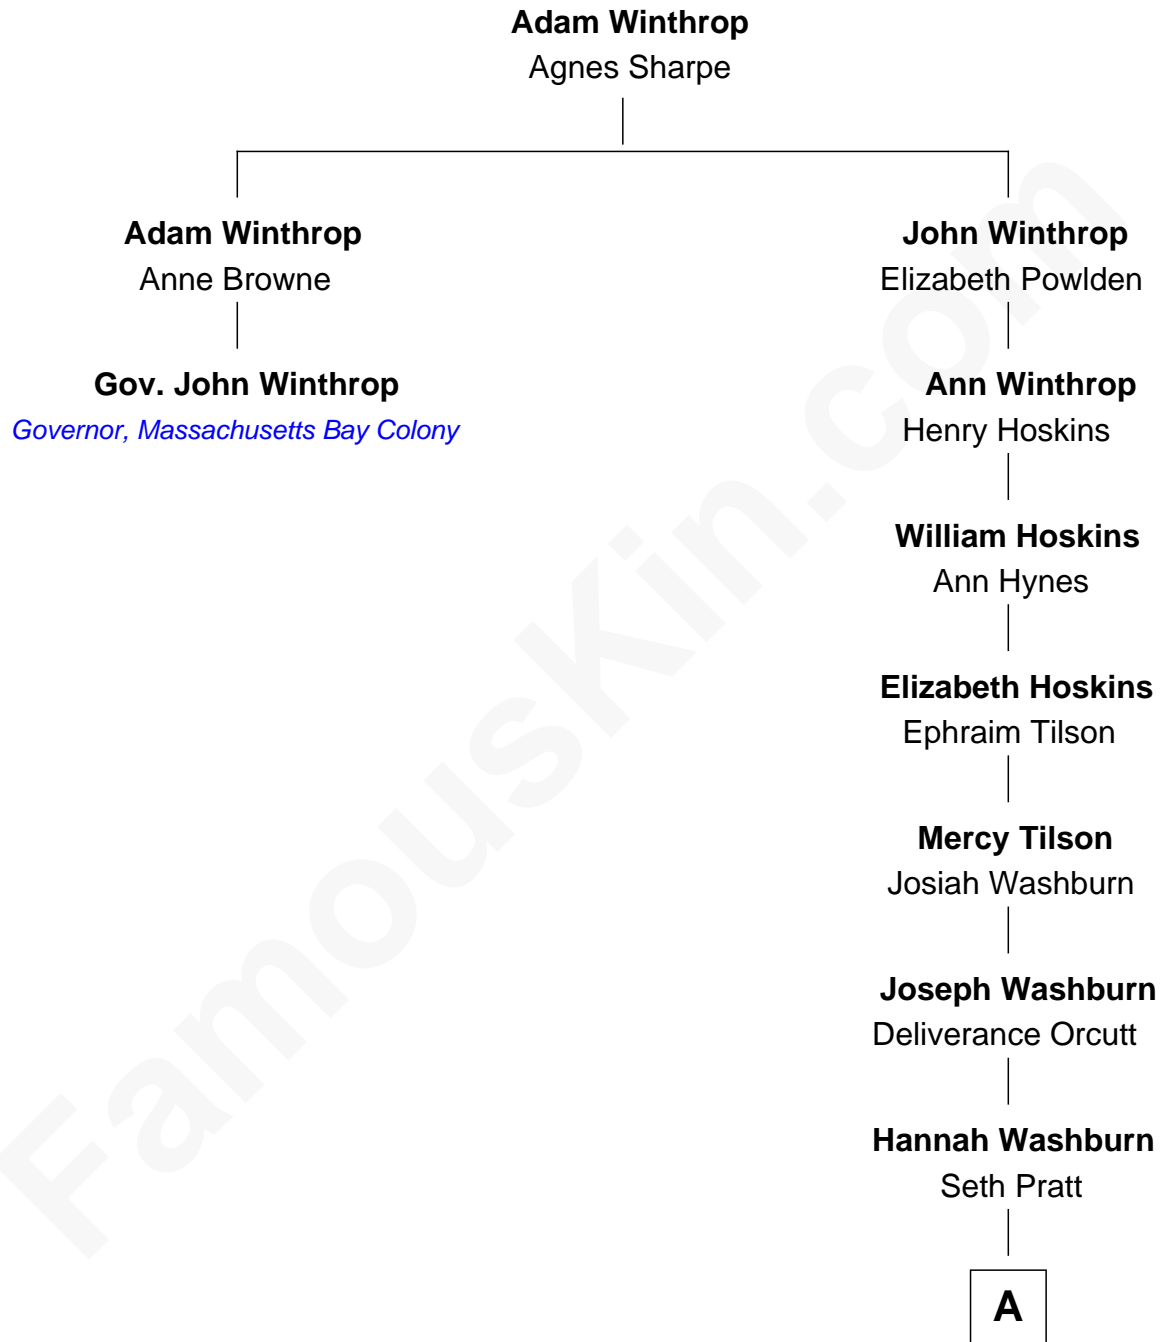

FamousKin.com

Relationship Chart of

Gov. John Winthrop

Governor of the Massachusetts Bay Colony

1st cousin 9 times removed of

James B. Conant

President of Harvard University

A