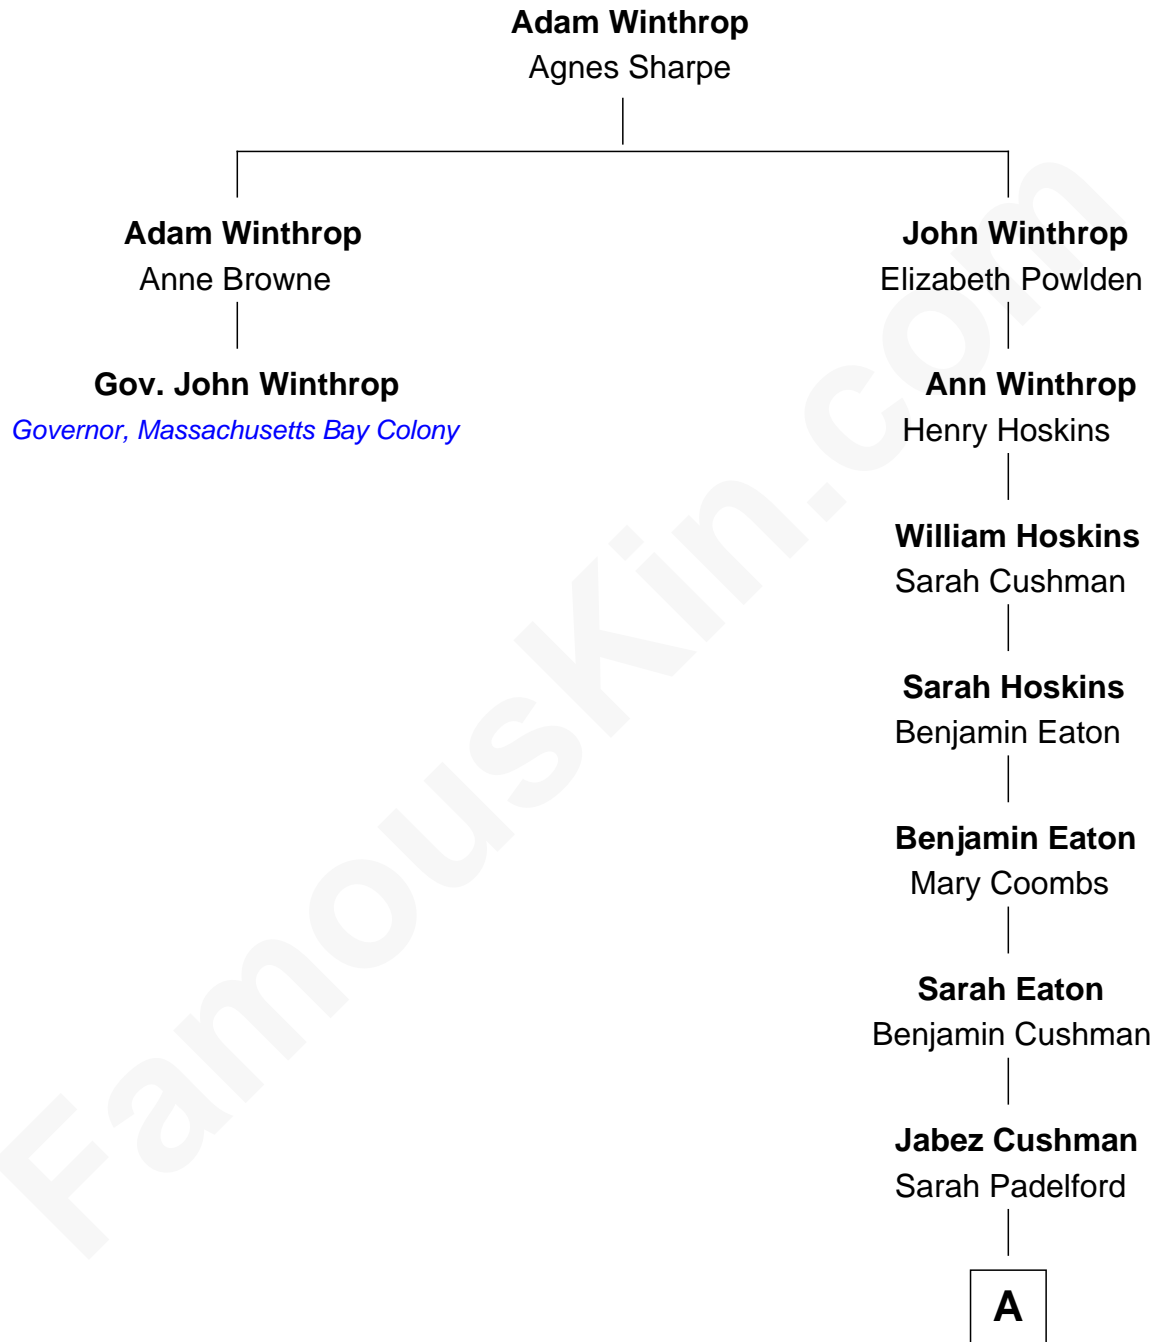

FamousKin.com

Relationship Chart of

Gov. John Winthrop

Governor of the Massachusetts Bay Colony

1st cousin 9 times removed of

Horatio Alger
Author

A

—
Phebe Cushman

Joseph Bassett

—
Hannah Bassett

James Alger

—
Rev. Horatio Alger

Olive Augusta Fenno

—
Horatio Alger

Author