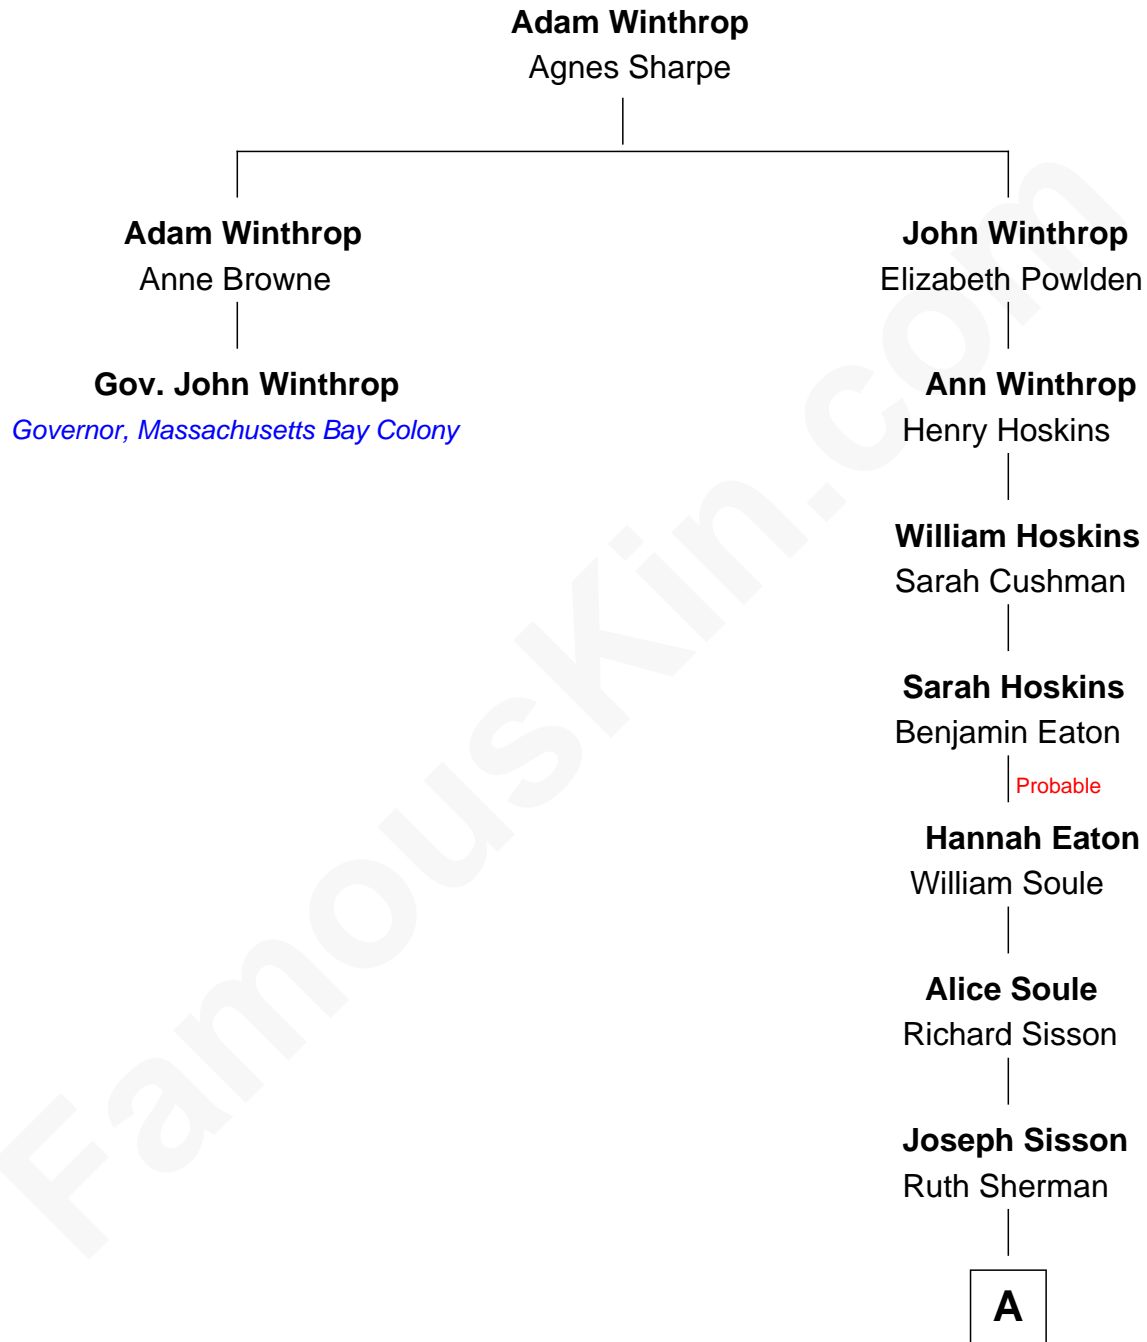

FamousKin.com

Relationship Chart of

Gov. John Winthrop

Governor of the Massachusetts Bay Colony

1st cousin 13 times removed of

Paget Brewster
TV Actress

A

Susanna Sisson

Silas Fish

Priscilla Fish

William Tew

William Henry Tew

Rhoda Burnham

Harvey William Tew

Susan D. Goodrich

James Dinsmore Tew