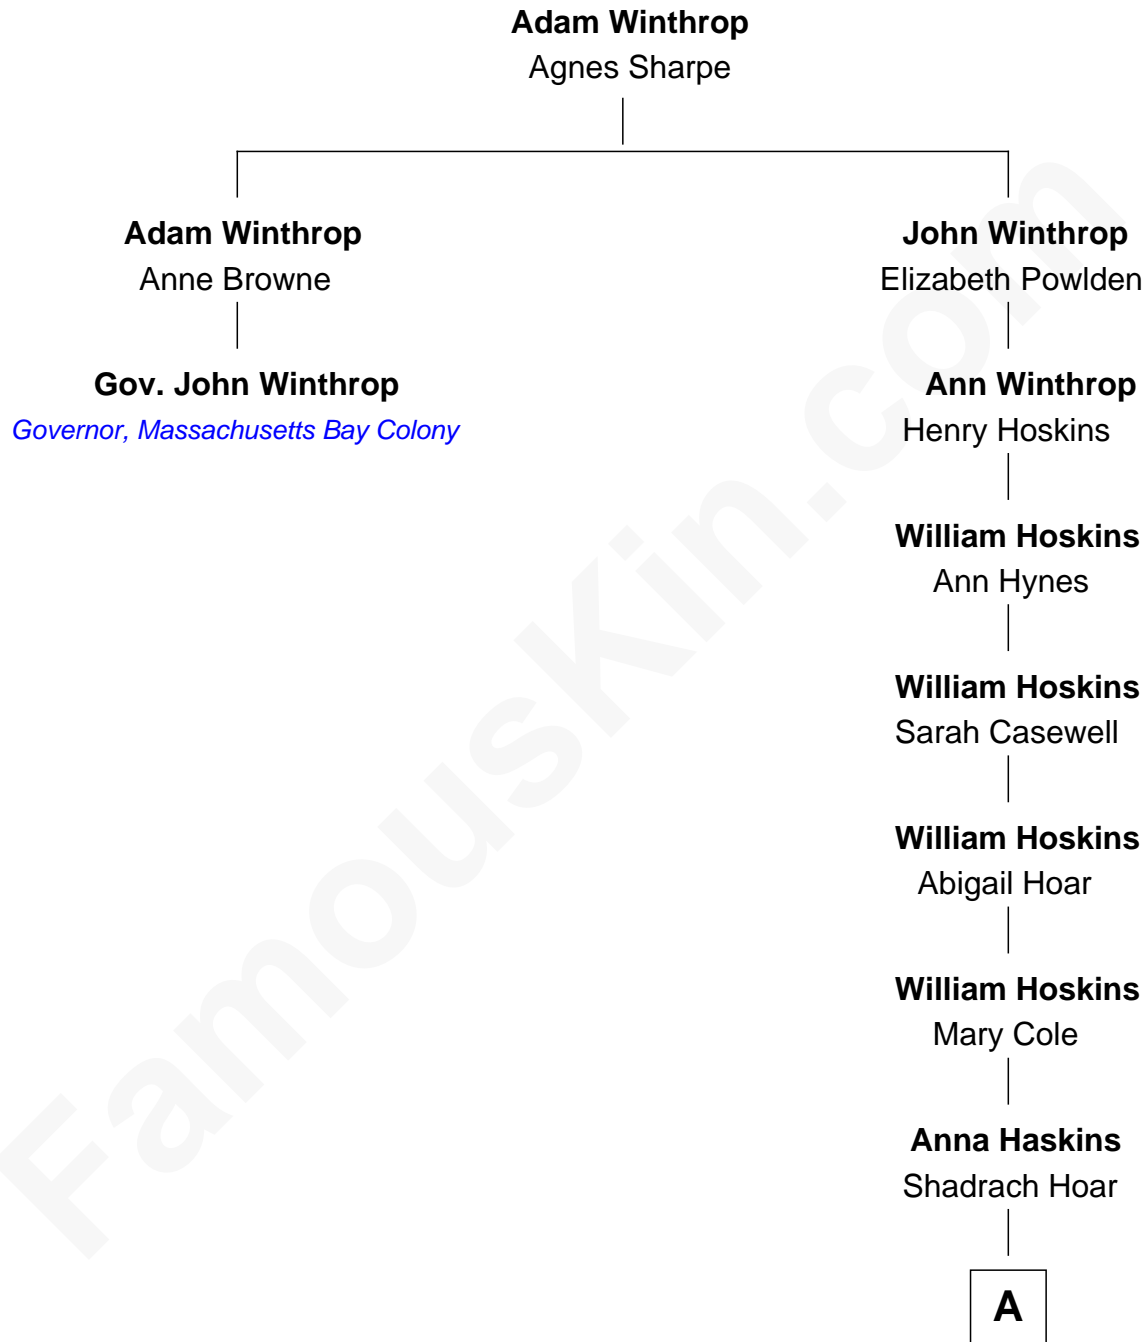

## Relationship Chart of

### Gov. John Winthrop

Governor of the Massachusetts Bay Colony

1st cousin 12 times removed of

**Janis Joplin**

Singer and Songwriter

**A**

**William Hoar alias Hanson**

Persis Gunn

**John Milton Hanson**

Laura Ann Wood

**Henry W. Hanson**

Mary M. Marsh

**Herbert M. Hanson**

Stella Mae Sherman

**Laura M. Hanson**

Cecil East