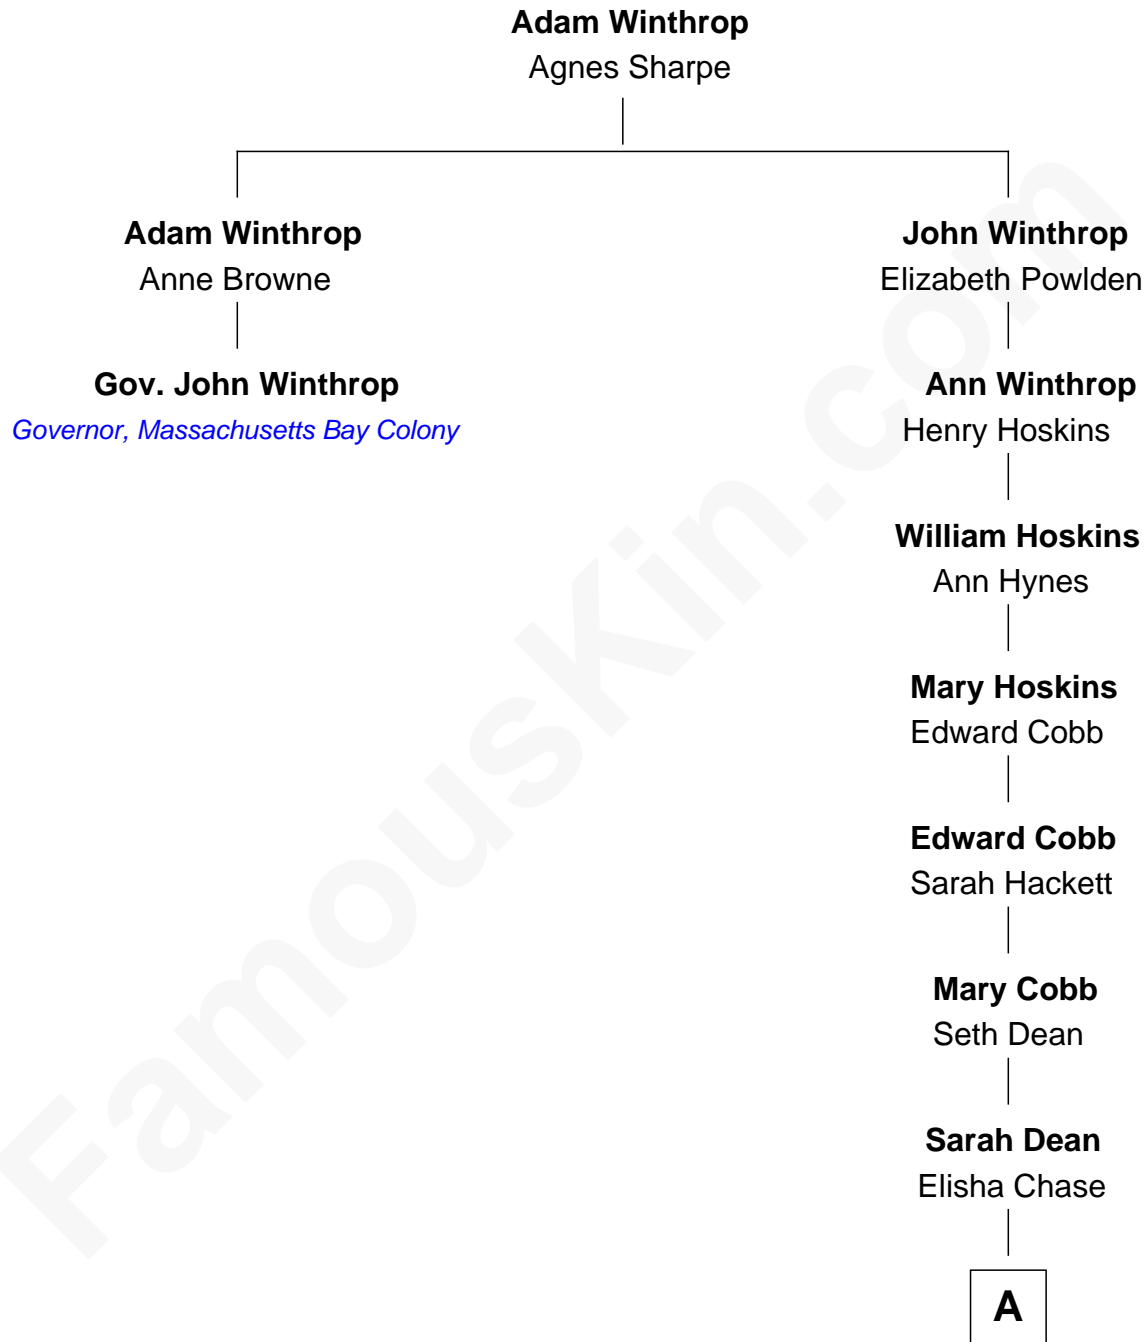

FamousKin.com

Relationship Chart of

Gov. John Winthrop

Governor of the Massachusetts Bay Colony

1st cousin 12 times removed of

Chevy Chase

Comedian, Actor and Writer

A