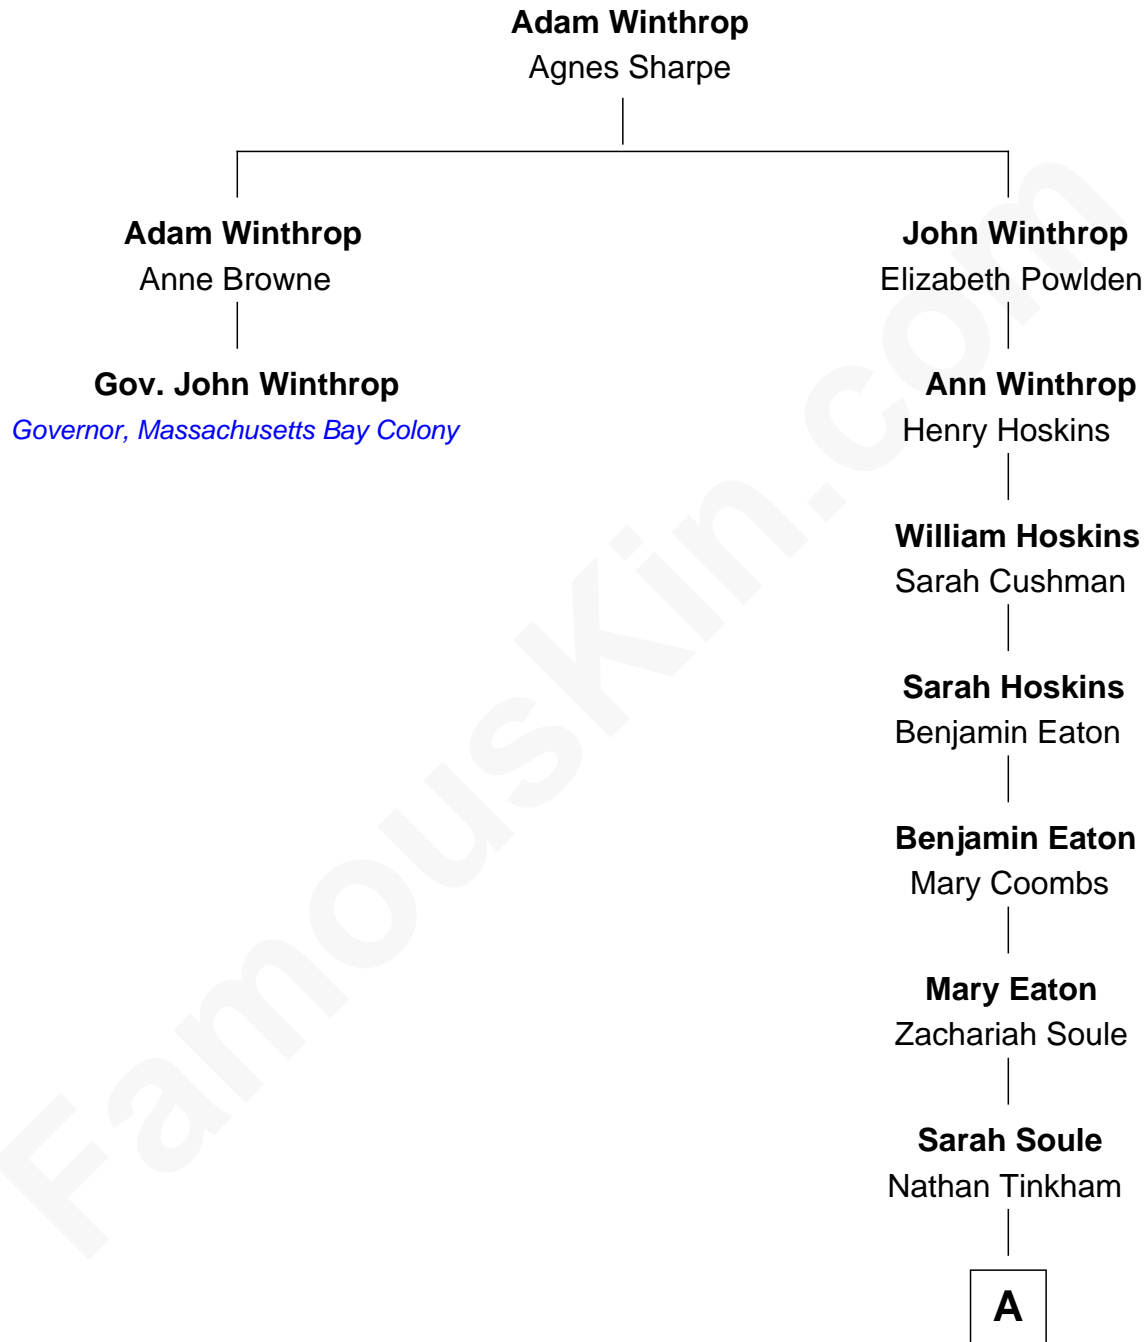

FamousKin.com

Relationship Chart of

Gov. John Winthrop

Governor of the Massachusetts Bay Colony

1st cousin 12 times removed of

Dick Van Dyke

TV Actor - "The Dick Van Dyke Show"

A

Isaiah Tinkham

Susannah Ellis

Susanna Tinkham

David Child

David Lorenzo Child

Margaret Longwell Dysart

Susan Elizabeth Child

Ninian Alphonse McCord

Charles Cornelius McCord

Adeline Verinda Neal

Hazel Victoria McCord

Loren Wayne Van Dyke

Dick Van Dyke

TV Actor - "The Dick Van Dyke Show"