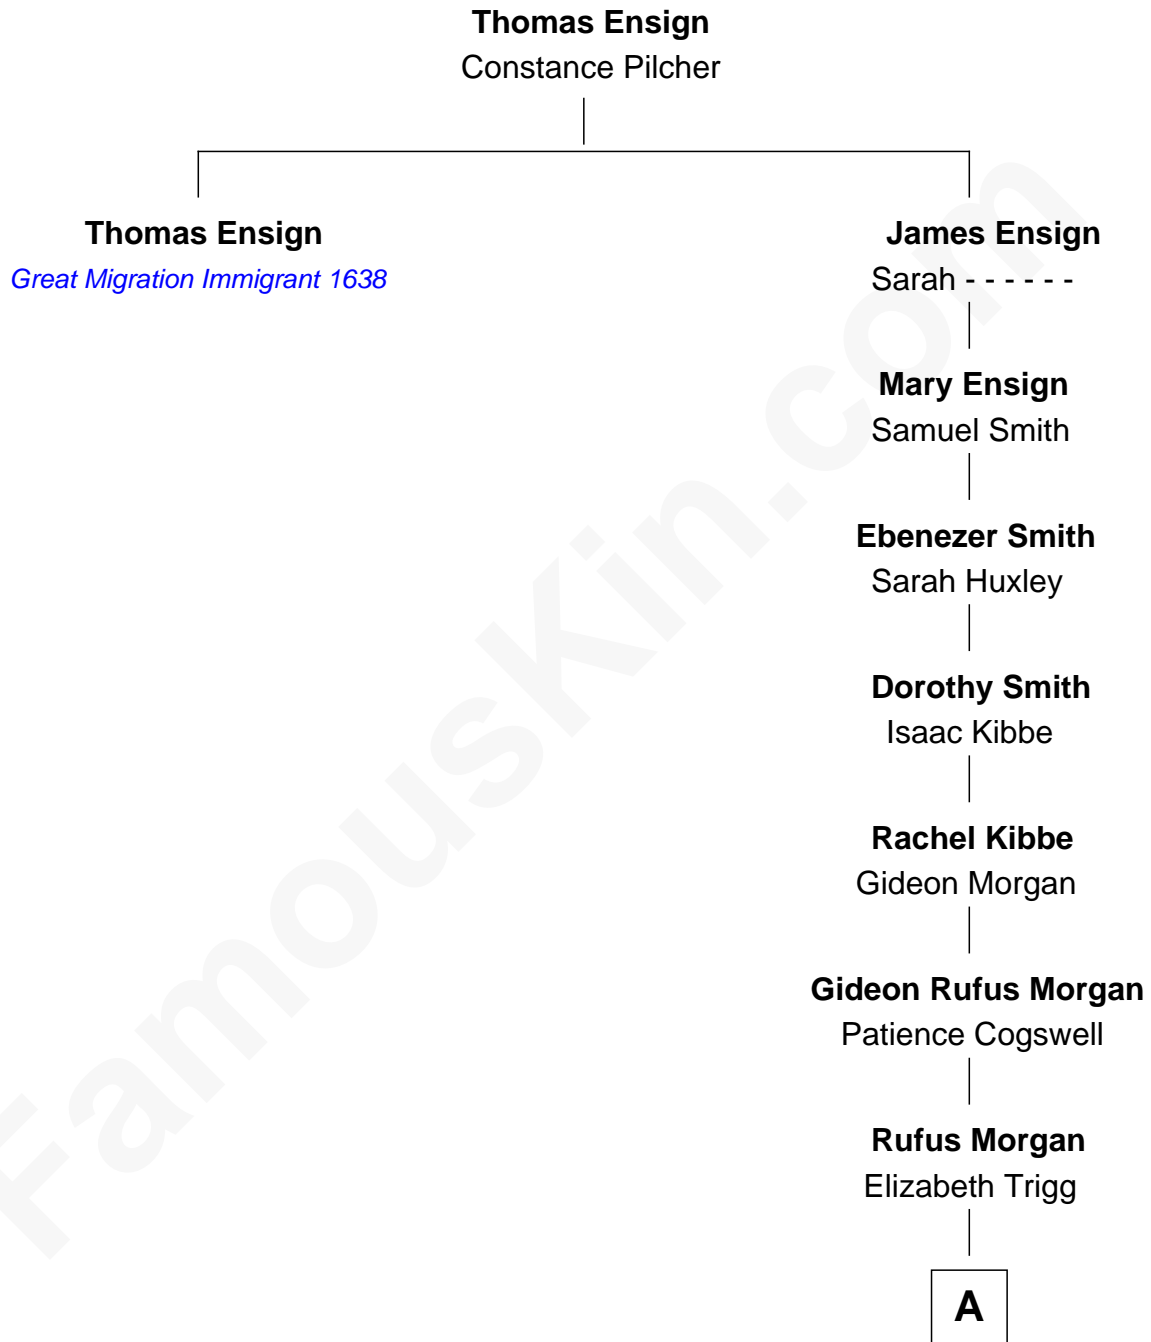

FamousKin.com

Relationship Chart of

Thomas Ensign

(c1605 - c1664) Great Migration Immigrant 1638

8th great-granduncle of

Tennessee Williams

Author of *A Streetcar Named Desire*

A

—
Rhoda Campbell Morgan

John Williams

—
Thomas Lanier Williams

Isabelle Coffin

—
Cornelius Coffin Williams

Edwina Dakin

—
Tennessee Williams

Author of [A Streetcar Named Desire](#)