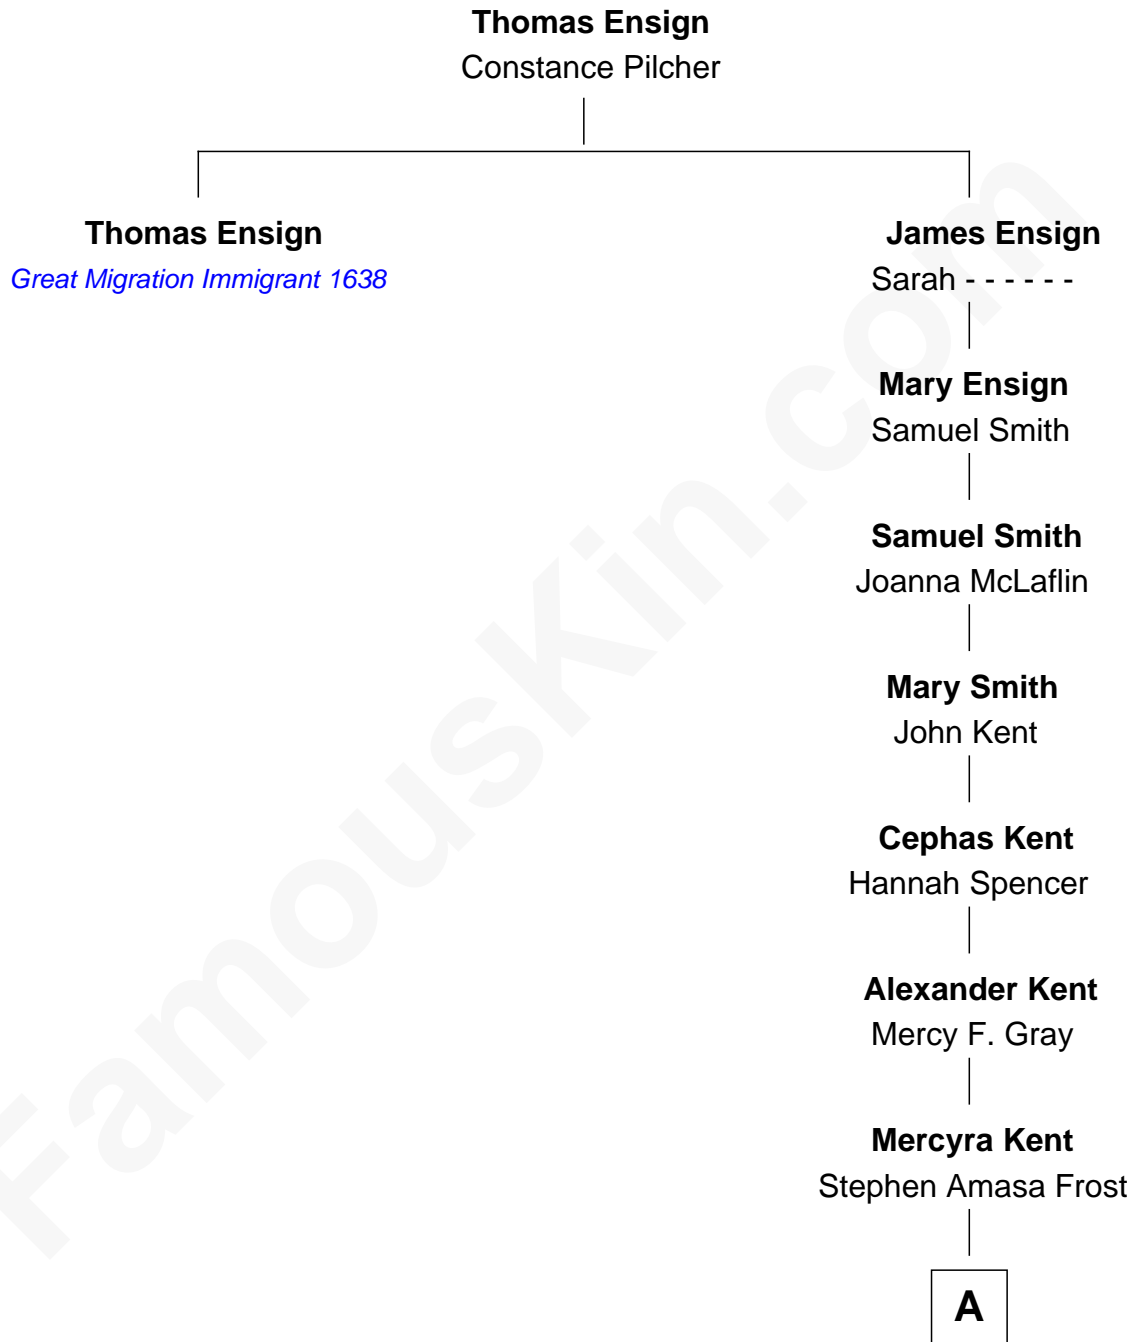

FamousKin.com

Relationship Chart of

Thomas Ensign

(c1605 - c1664) Great Migration Immigrant 1638

10th great-granduncle of

Kate Upton

Sports Illustrated Swimsuit Cover Model

A

—
Mercy Ann Frost

Henry Butler Goodrich

—
Emma Frost Goodrich

George McNaughton Vial

—
Charles Henry Vial

Margaret Hastings Tyler

—
Elizabeth Brooks Vial

Stephen Edward Upton