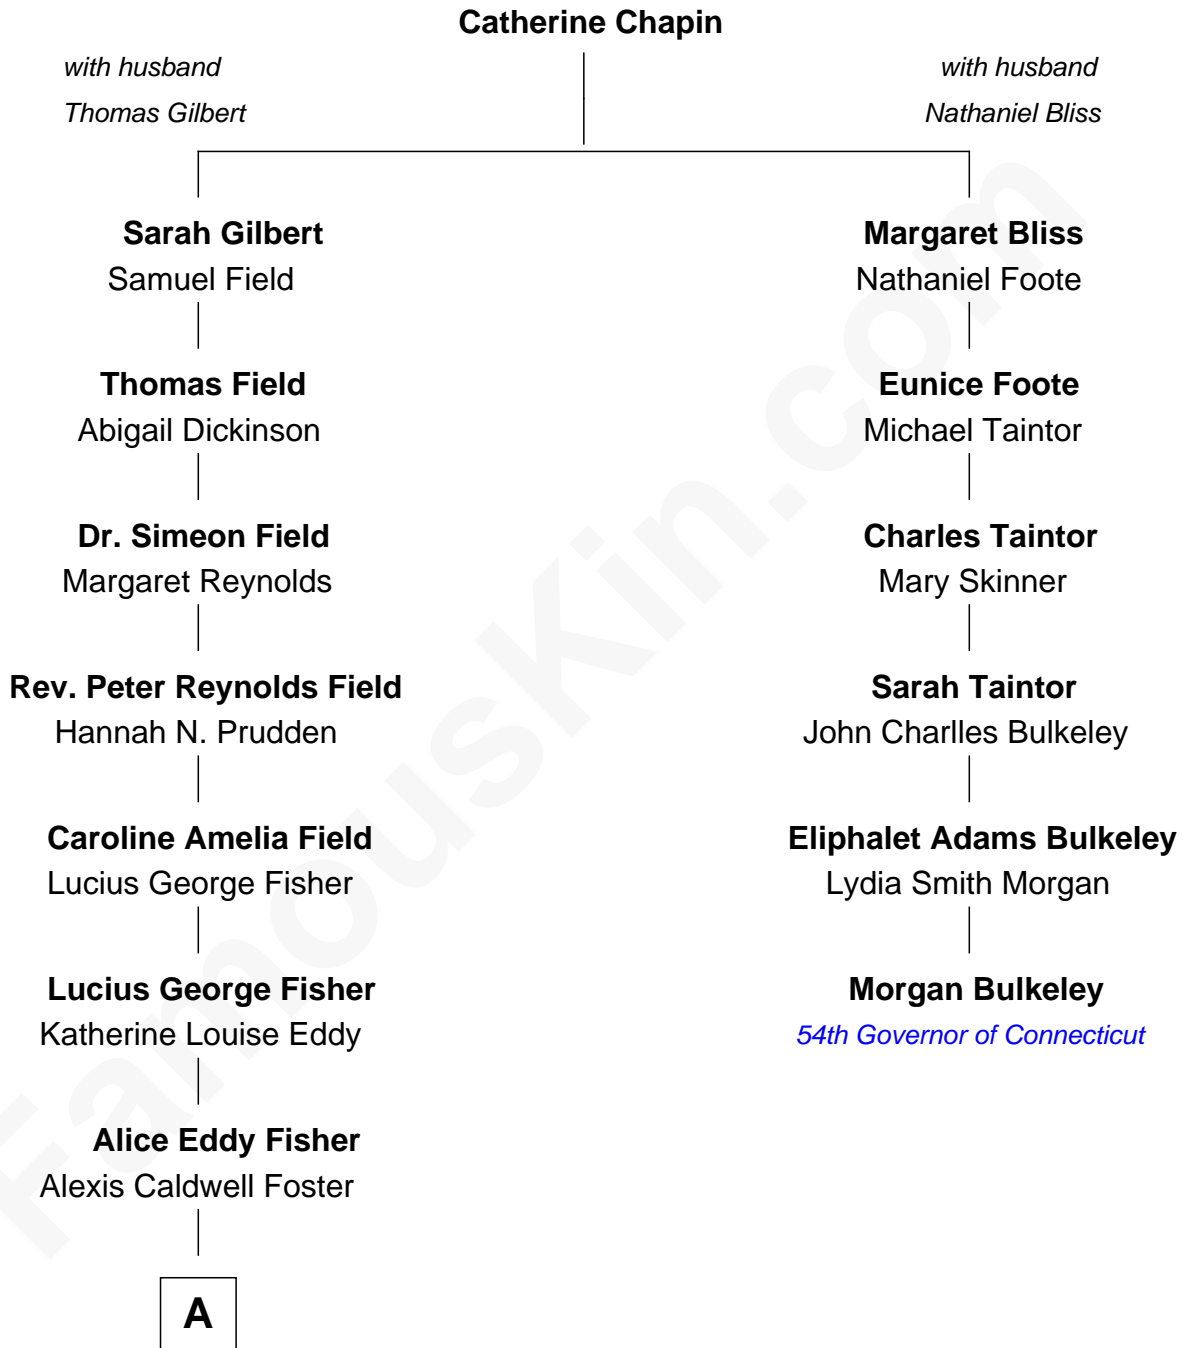

FamousKin.com Relationship Chart of

Jodie Foster

Movie Actress

5th cousin 4 times removed of

Morgan Bulkeley

54th Governor of Connecticut

A

—
Lucius Fisher Foster
Constance Marie Robertson

—
Lucius Fisher Foster
Evelyn Della Almond

—
Jodie Foster
Movie Actress

FamousKin.com