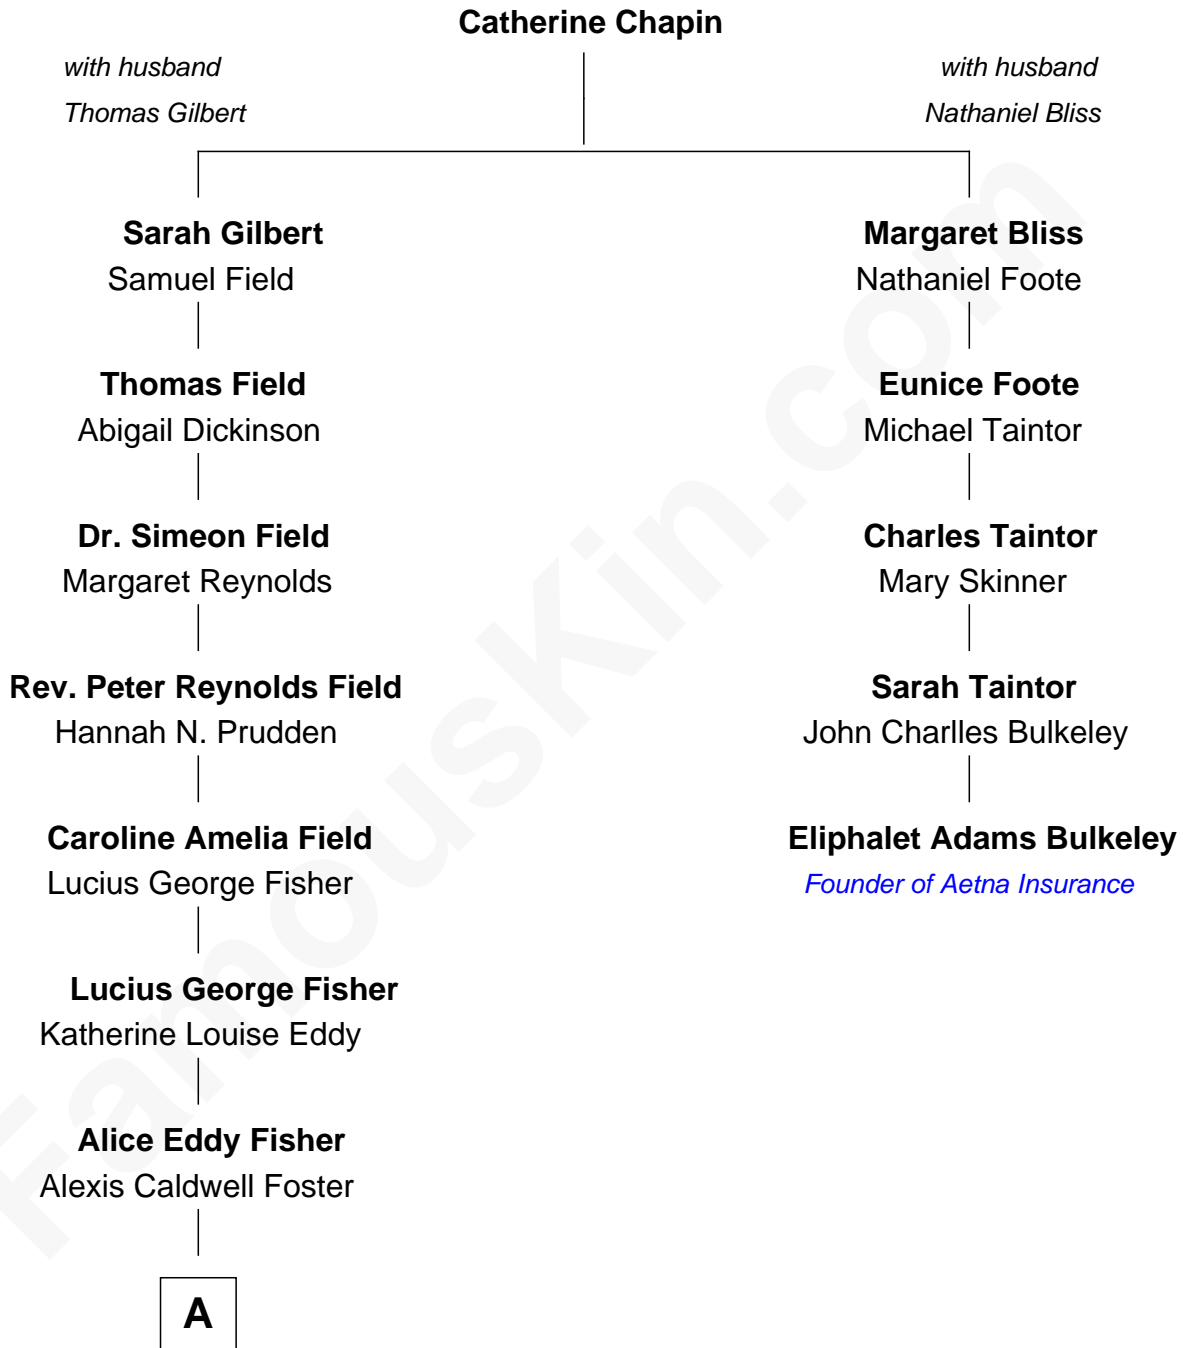

# FamousKin.com Relationship Chart of

**Jodie Foster**

*Movie Actress*

4th cousin 5 times removed of

**Eliphalet Adams Bulkeley**

*Founder of Aetna Insurance*

**A**

—  
**Lucius Fisher Foster**  
Constance Marie Robertson

—  
**Lucius Fisher Foster**  
Evelyn Della Almond

—  
**Jodie Foster**  
*Movie Actress*

FamousKin.com