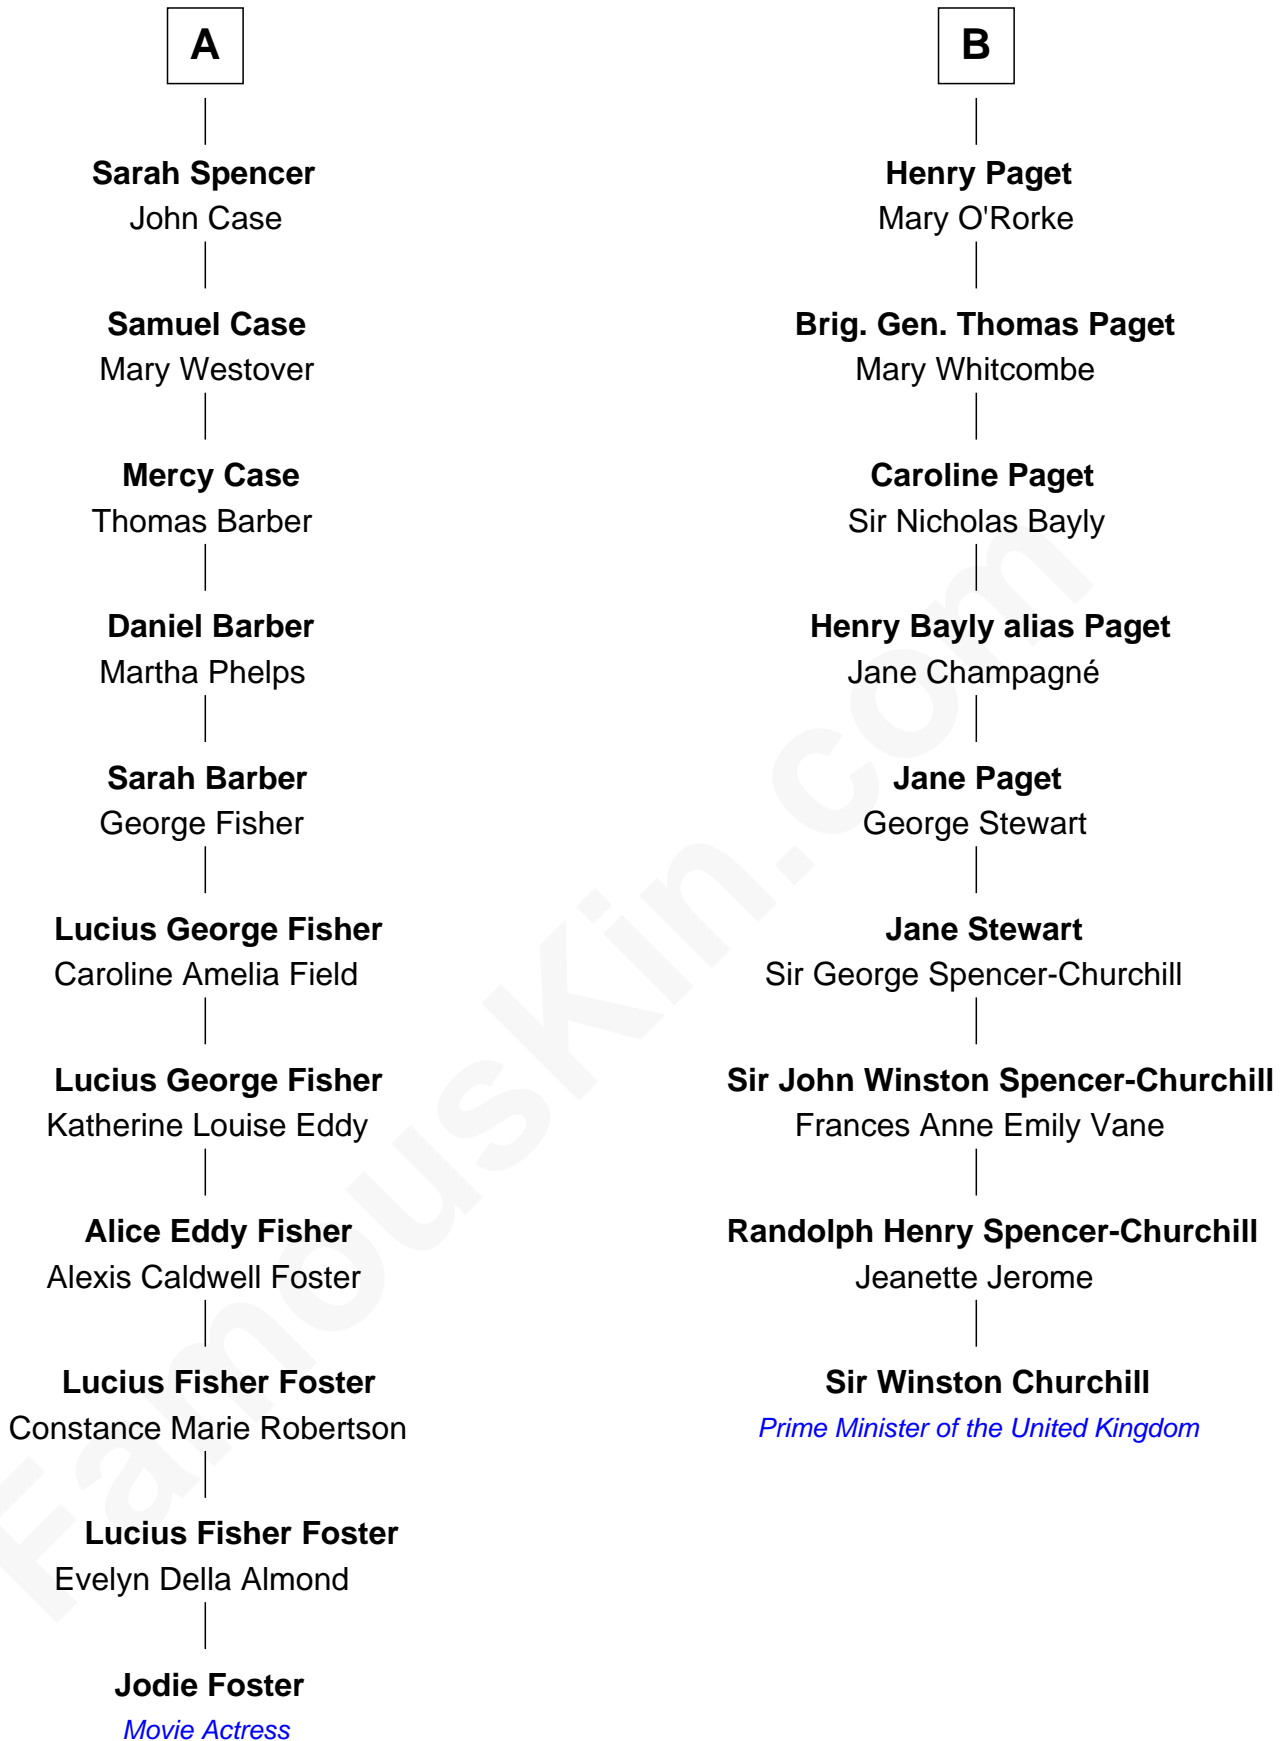

Jodie Foster photo by [Alan Light](#) (CC BY 2.0)