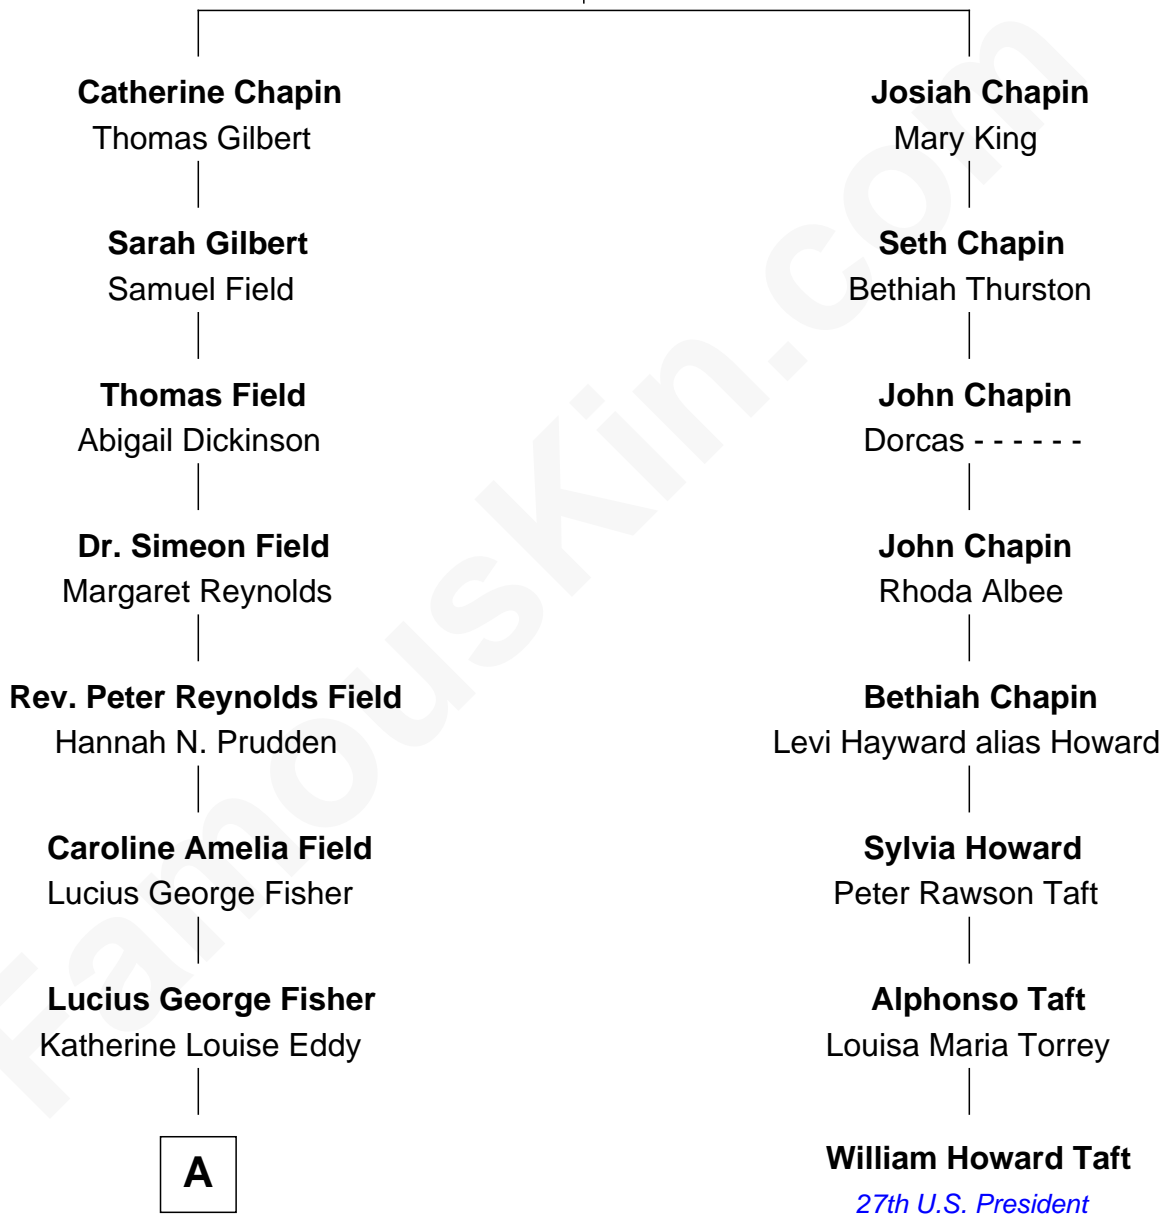

FamousKin.com Relationship Chart of

Jodie Foster

Movie Actress

7th cousin 3 times removed of

William Howard Taft

27th U.S. President

Samuel Chapin

Cicely Penney

A

—
Alice Eddy Fisher
Alexis Caldwell Foster

—
Lucius Fisher Foster
Constance Marie Robertson

—
Lucius Fisher Foster
Evelyn Della Almond

—
Jodie Foster
Movie Actress

FamousKin.com