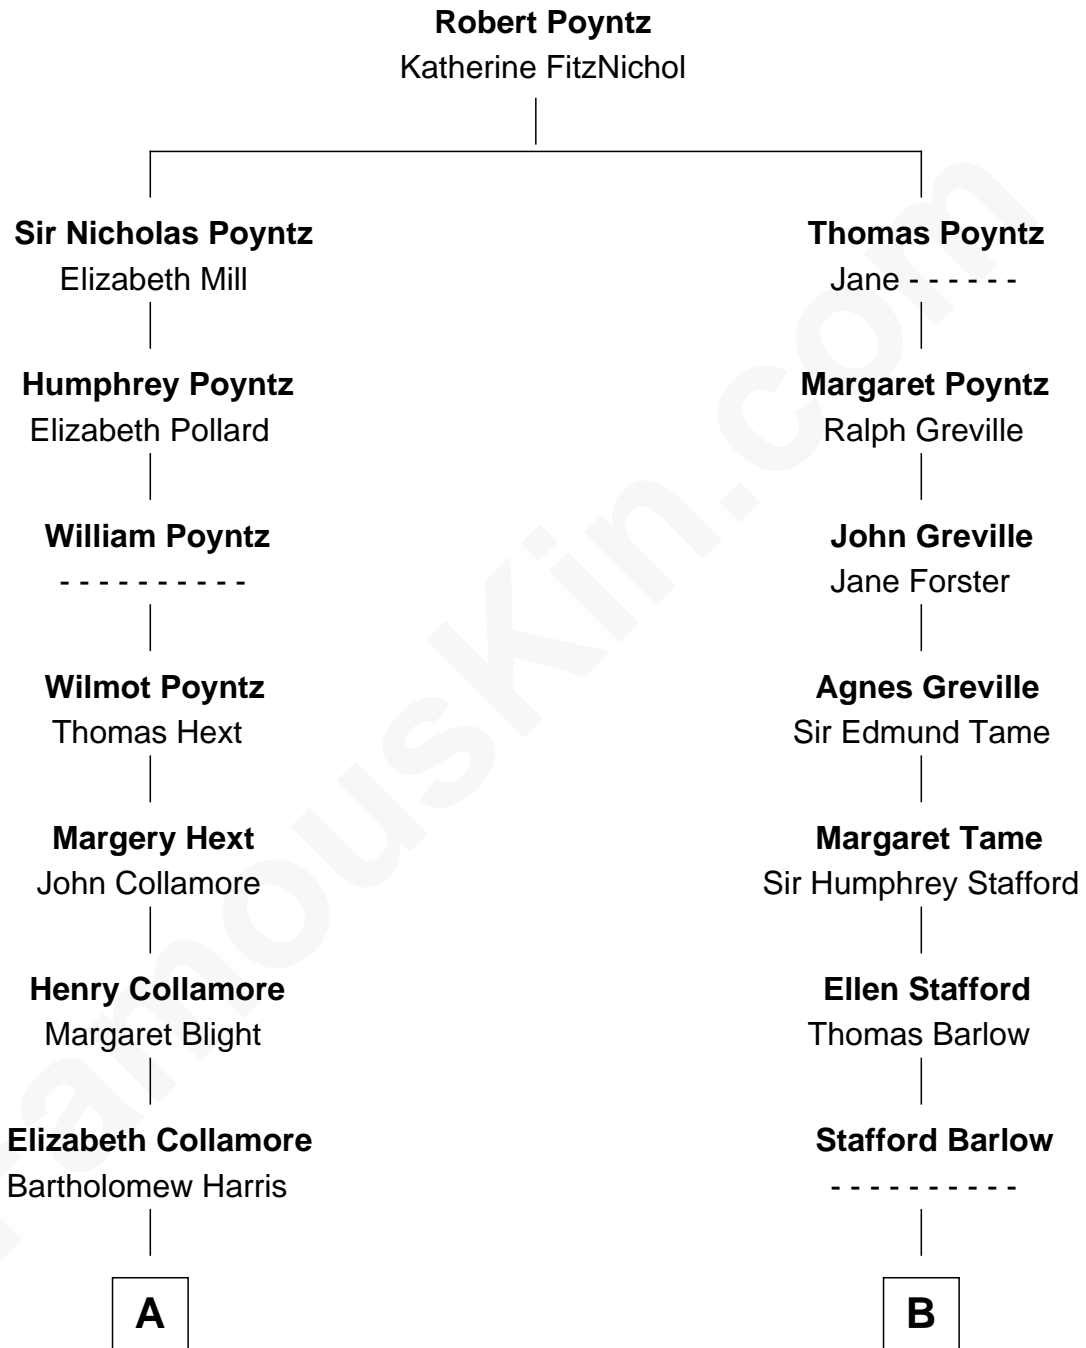

FamousKin.com Relationship Chart of

Jodie Foster

Movie Actress

17th cousin 1 time removed of

George Romney

43rd Governor of Michigan

C

—
Lucius Fisher Foster

Evelyn Della Almond

—
Jodie Foster

Movie Actress

FamousKin.com